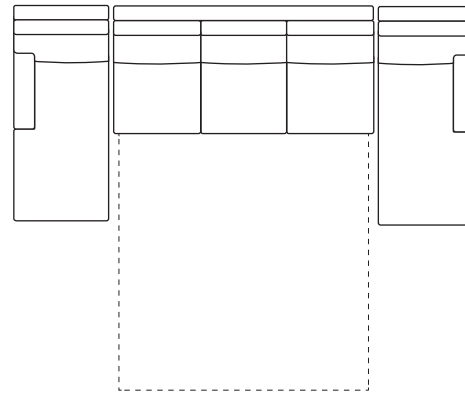

Suggested Sectional Configurations

Right Arm King or Queen Plus Sleeper with a Round Corner and Left Arm Loveseat

Left Arm King or Queen Plus Sleeper with a Round Corner and Right Arm Loveseat

Armless King or Queen Plus Sleeper with Left and Right Arm Square Corner Sofas

Right Arm King or Queen Plus Sleeper with a Left Arm Square Corner Sofa

Left Arm King or Queen Plus Sleeper with a Right Arm Square Corner Sofa

Left Arm King or Queen Plus Sleeper with a Right Arm Chaise

Right Arm King or Queen Plus Sleeper with a Left Arm Chaise

Armless King or Queen Plus Sleeper with a Left and a Right Arm Chaise

Left Arm Queen or Full Sleeper with a Right Arm Chaise

Right Arm Queen or Full Sleeper with a Left Arm Chaise