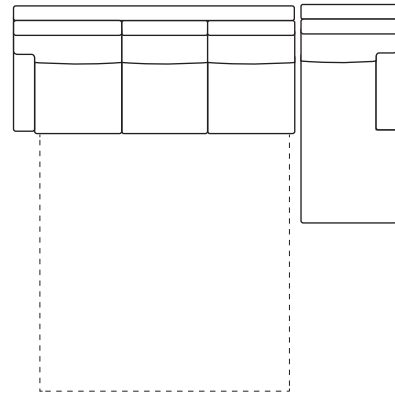

Suggested Sectional Configurations

Right Arm King or Queen Plus Sleeper with a Round Corner and Left Arm Loveseat

Left Arm King or Queen Plus Sleeper with a Round Corner and Right Arm Loveseat

Armless King or Queen Plus Sleeper with Left and Right Arm Square Corner Sofas

Right Arm King or Queen Plus Sleeper with a Left Arm Square Corner Sofa

Left Arm King or Queen Plus Sleeper with a Right Arm Square Corner Sofa

Left Arm King or Queen Plus Sleeper with a Right Arm Chaise

Right Arm King or Queen Plus Sleeper with a Left Arm Chaise

Armless King or Queen Plus Sleeper with a Left and a Right Arm Chaise

Left Arm Queen or Full Sleeper with a Right Arm Chaise

Right Arm Queen or Full Sleeper with a Left Arm Chaise