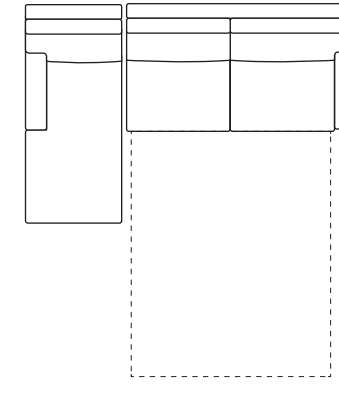

Suggested Sectional Configurations

Right Arm King or Queen Plus Sleeper with a Round Corner and Left Arm Loveseat

Left Arm King or Queen Plus Sleeper with a Round Corner and Right Arm Loveseat

Armless King or Queen Plus Sleeper with Left and Right Arm Square Corner Sofas

Right Arm King or Queen Plus Sleeper with a Left Arm Square Corner Sofa

Left Arm King or Queen Plus Sleeper with a Right Arm Square Corner Sofa

Left Arm King or Queen Plus Sleeper with a Right Arm Chaise

Right Arm King or Queen Plus Sleeper with a Left Arm Chaise

Armless King or Queen Plus Sleeper with a Left and a Right Arm Chaise

Left Arm Queen or Full Sleeper with a Right Arm Chaise

Right Arm Queen or Full Sleeper with a Left Arm Chaise

Left Arm Queen or Full Sleeper with a Round Corner and Right Arm Loveseat

Right Arm Queen or Full Sleeper with a Round Corner and Left Arm Loveseat

Right Arm Queen or Full Sleeper with a Left Arm Square Corner Sofa