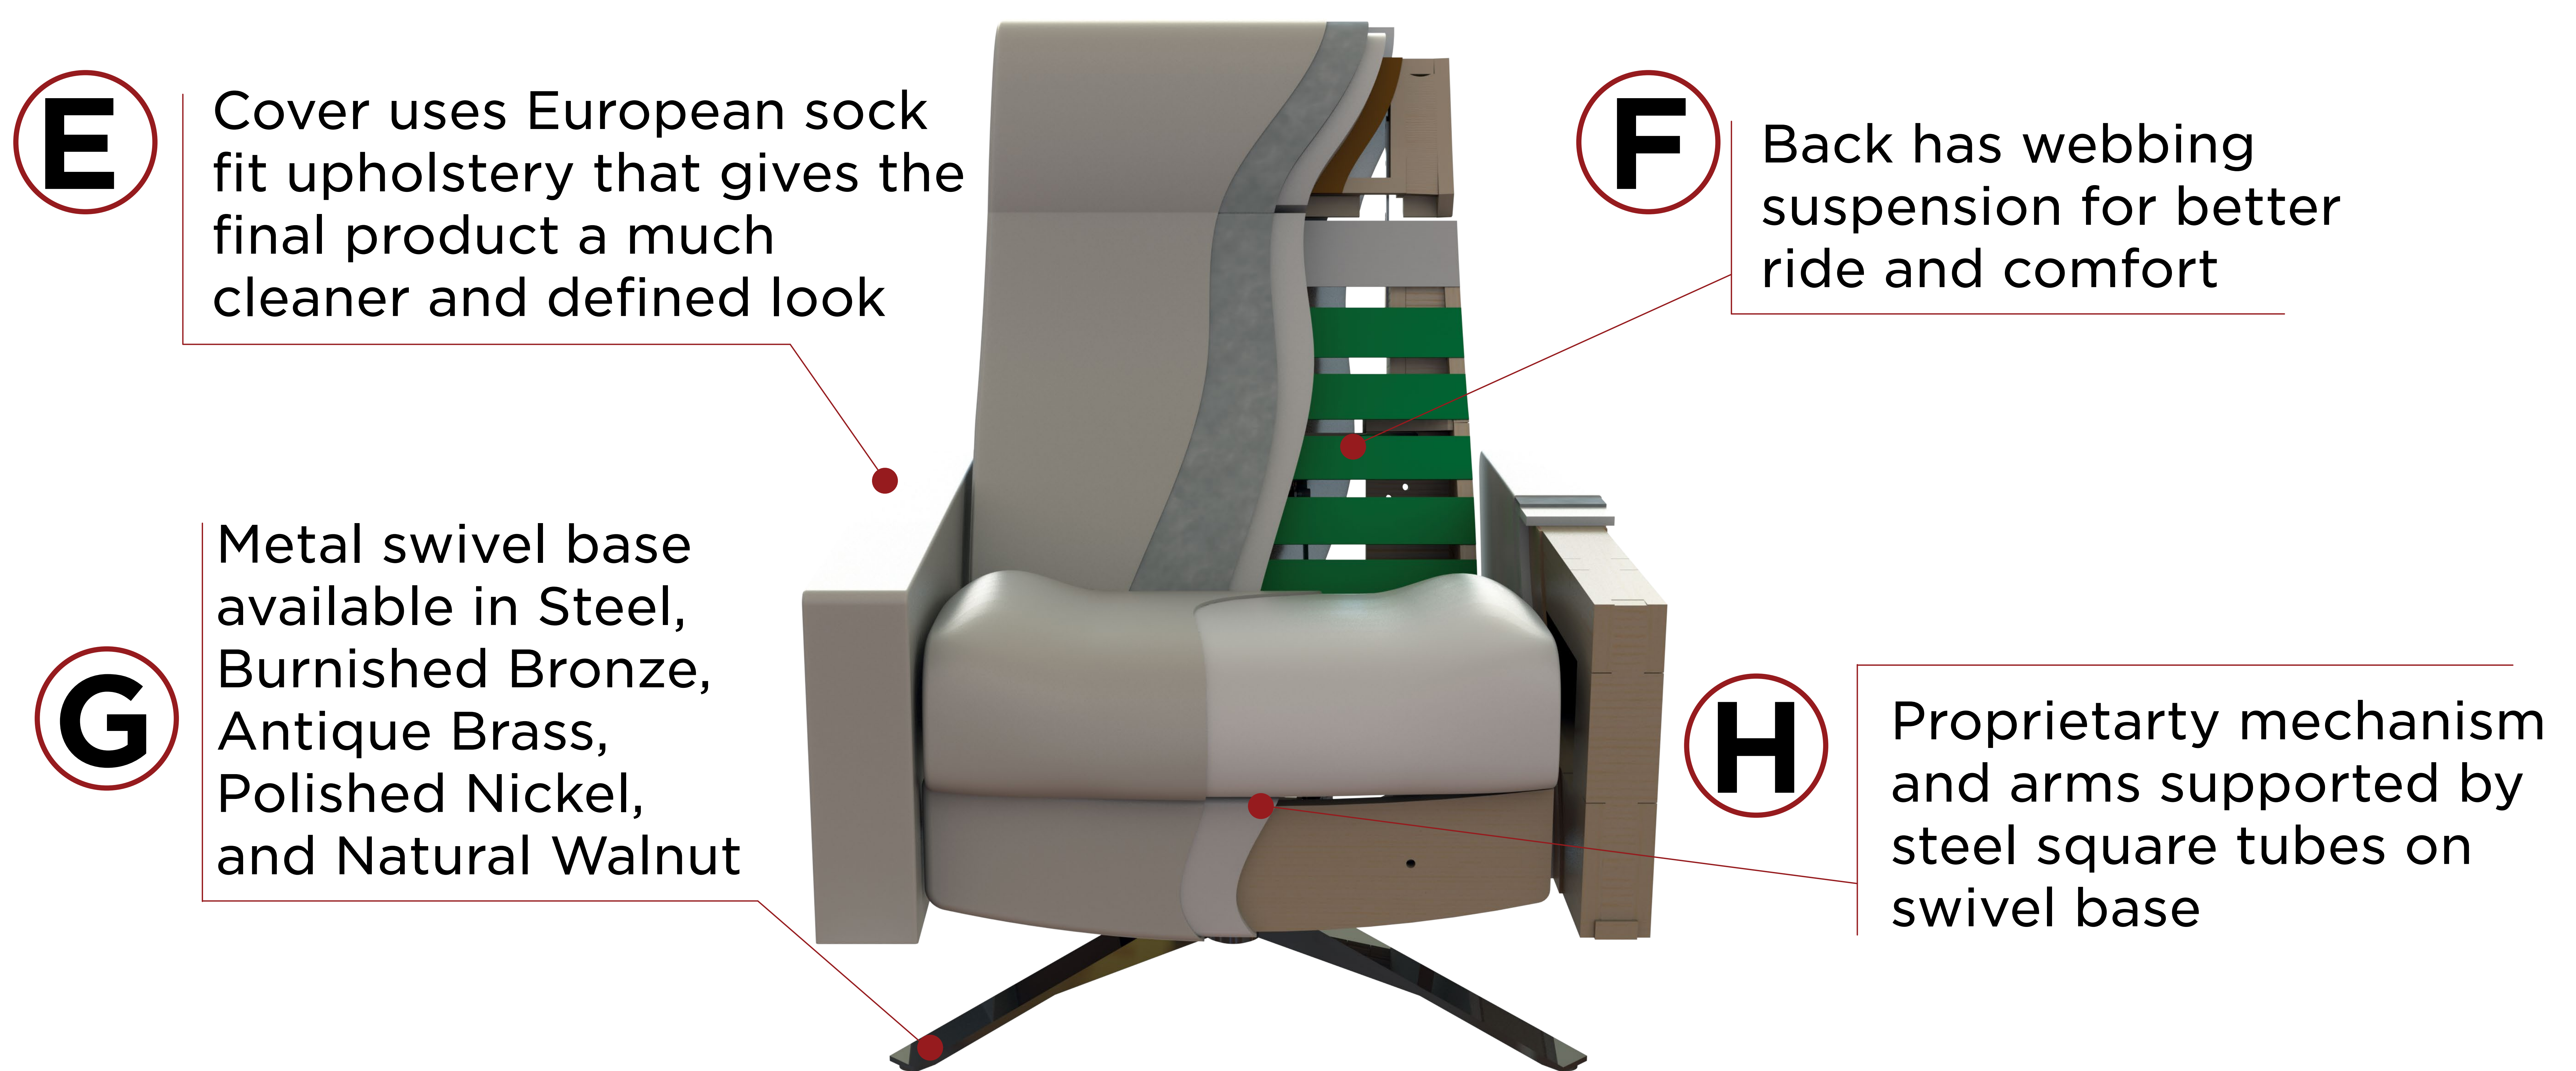

ANATOMY OF COMFORT AIR

CLOUD

- I** German engineered & produced quilted rubber webbing, specially formulated for moulded foam, to maximize comfort and durability of the moulded foam.