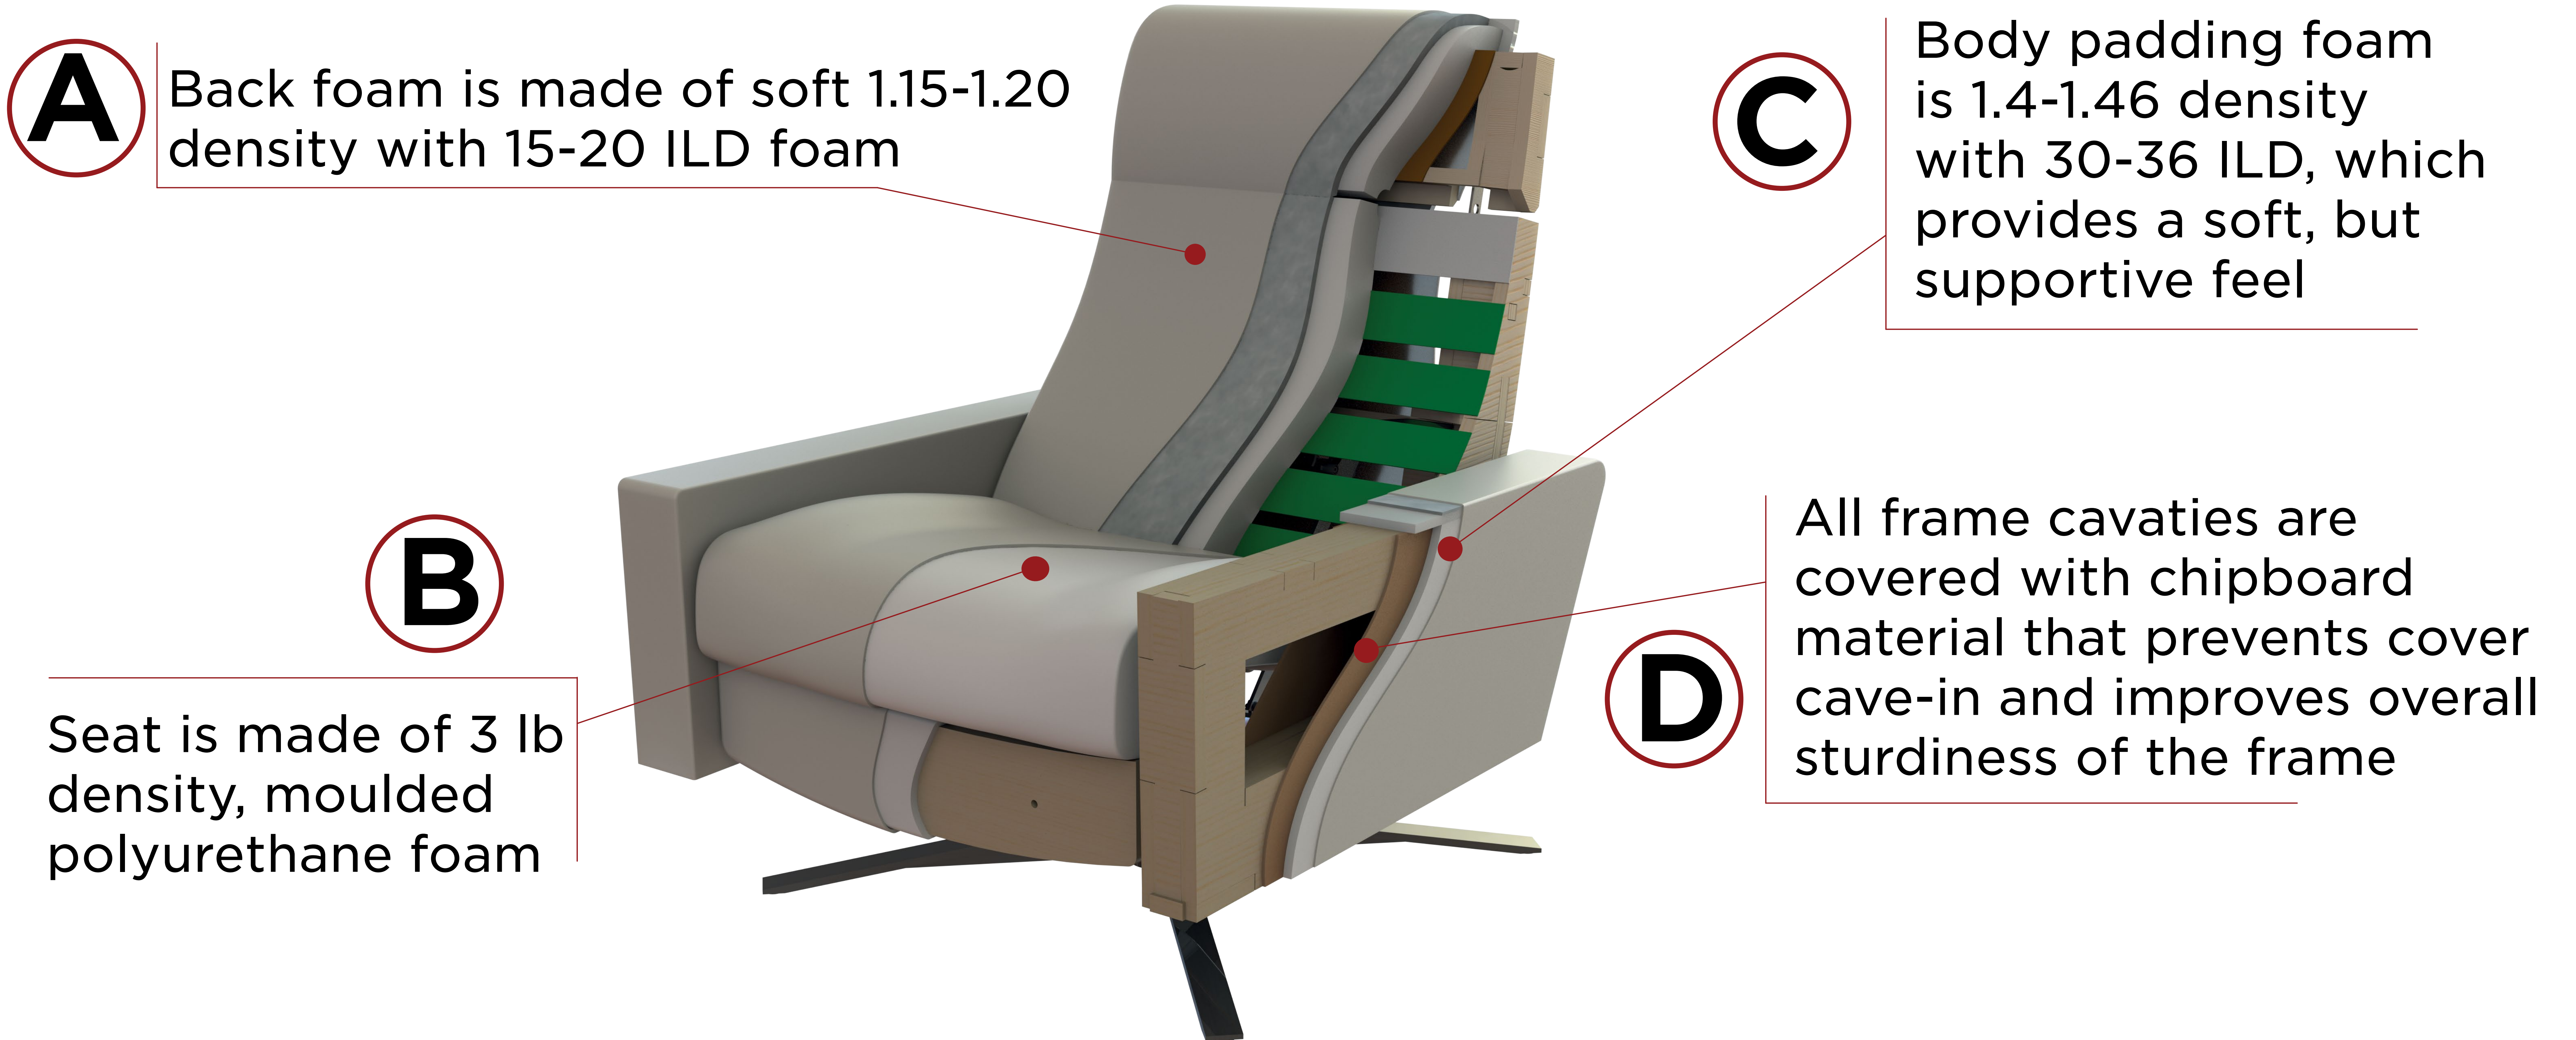

ANATOMY OF COMFORT AIR

CLOUD

- I** German engineered & produced quilted rubber webbing, specially formulated for moulded foam, to maximize comfort and durability of the moulded foam.