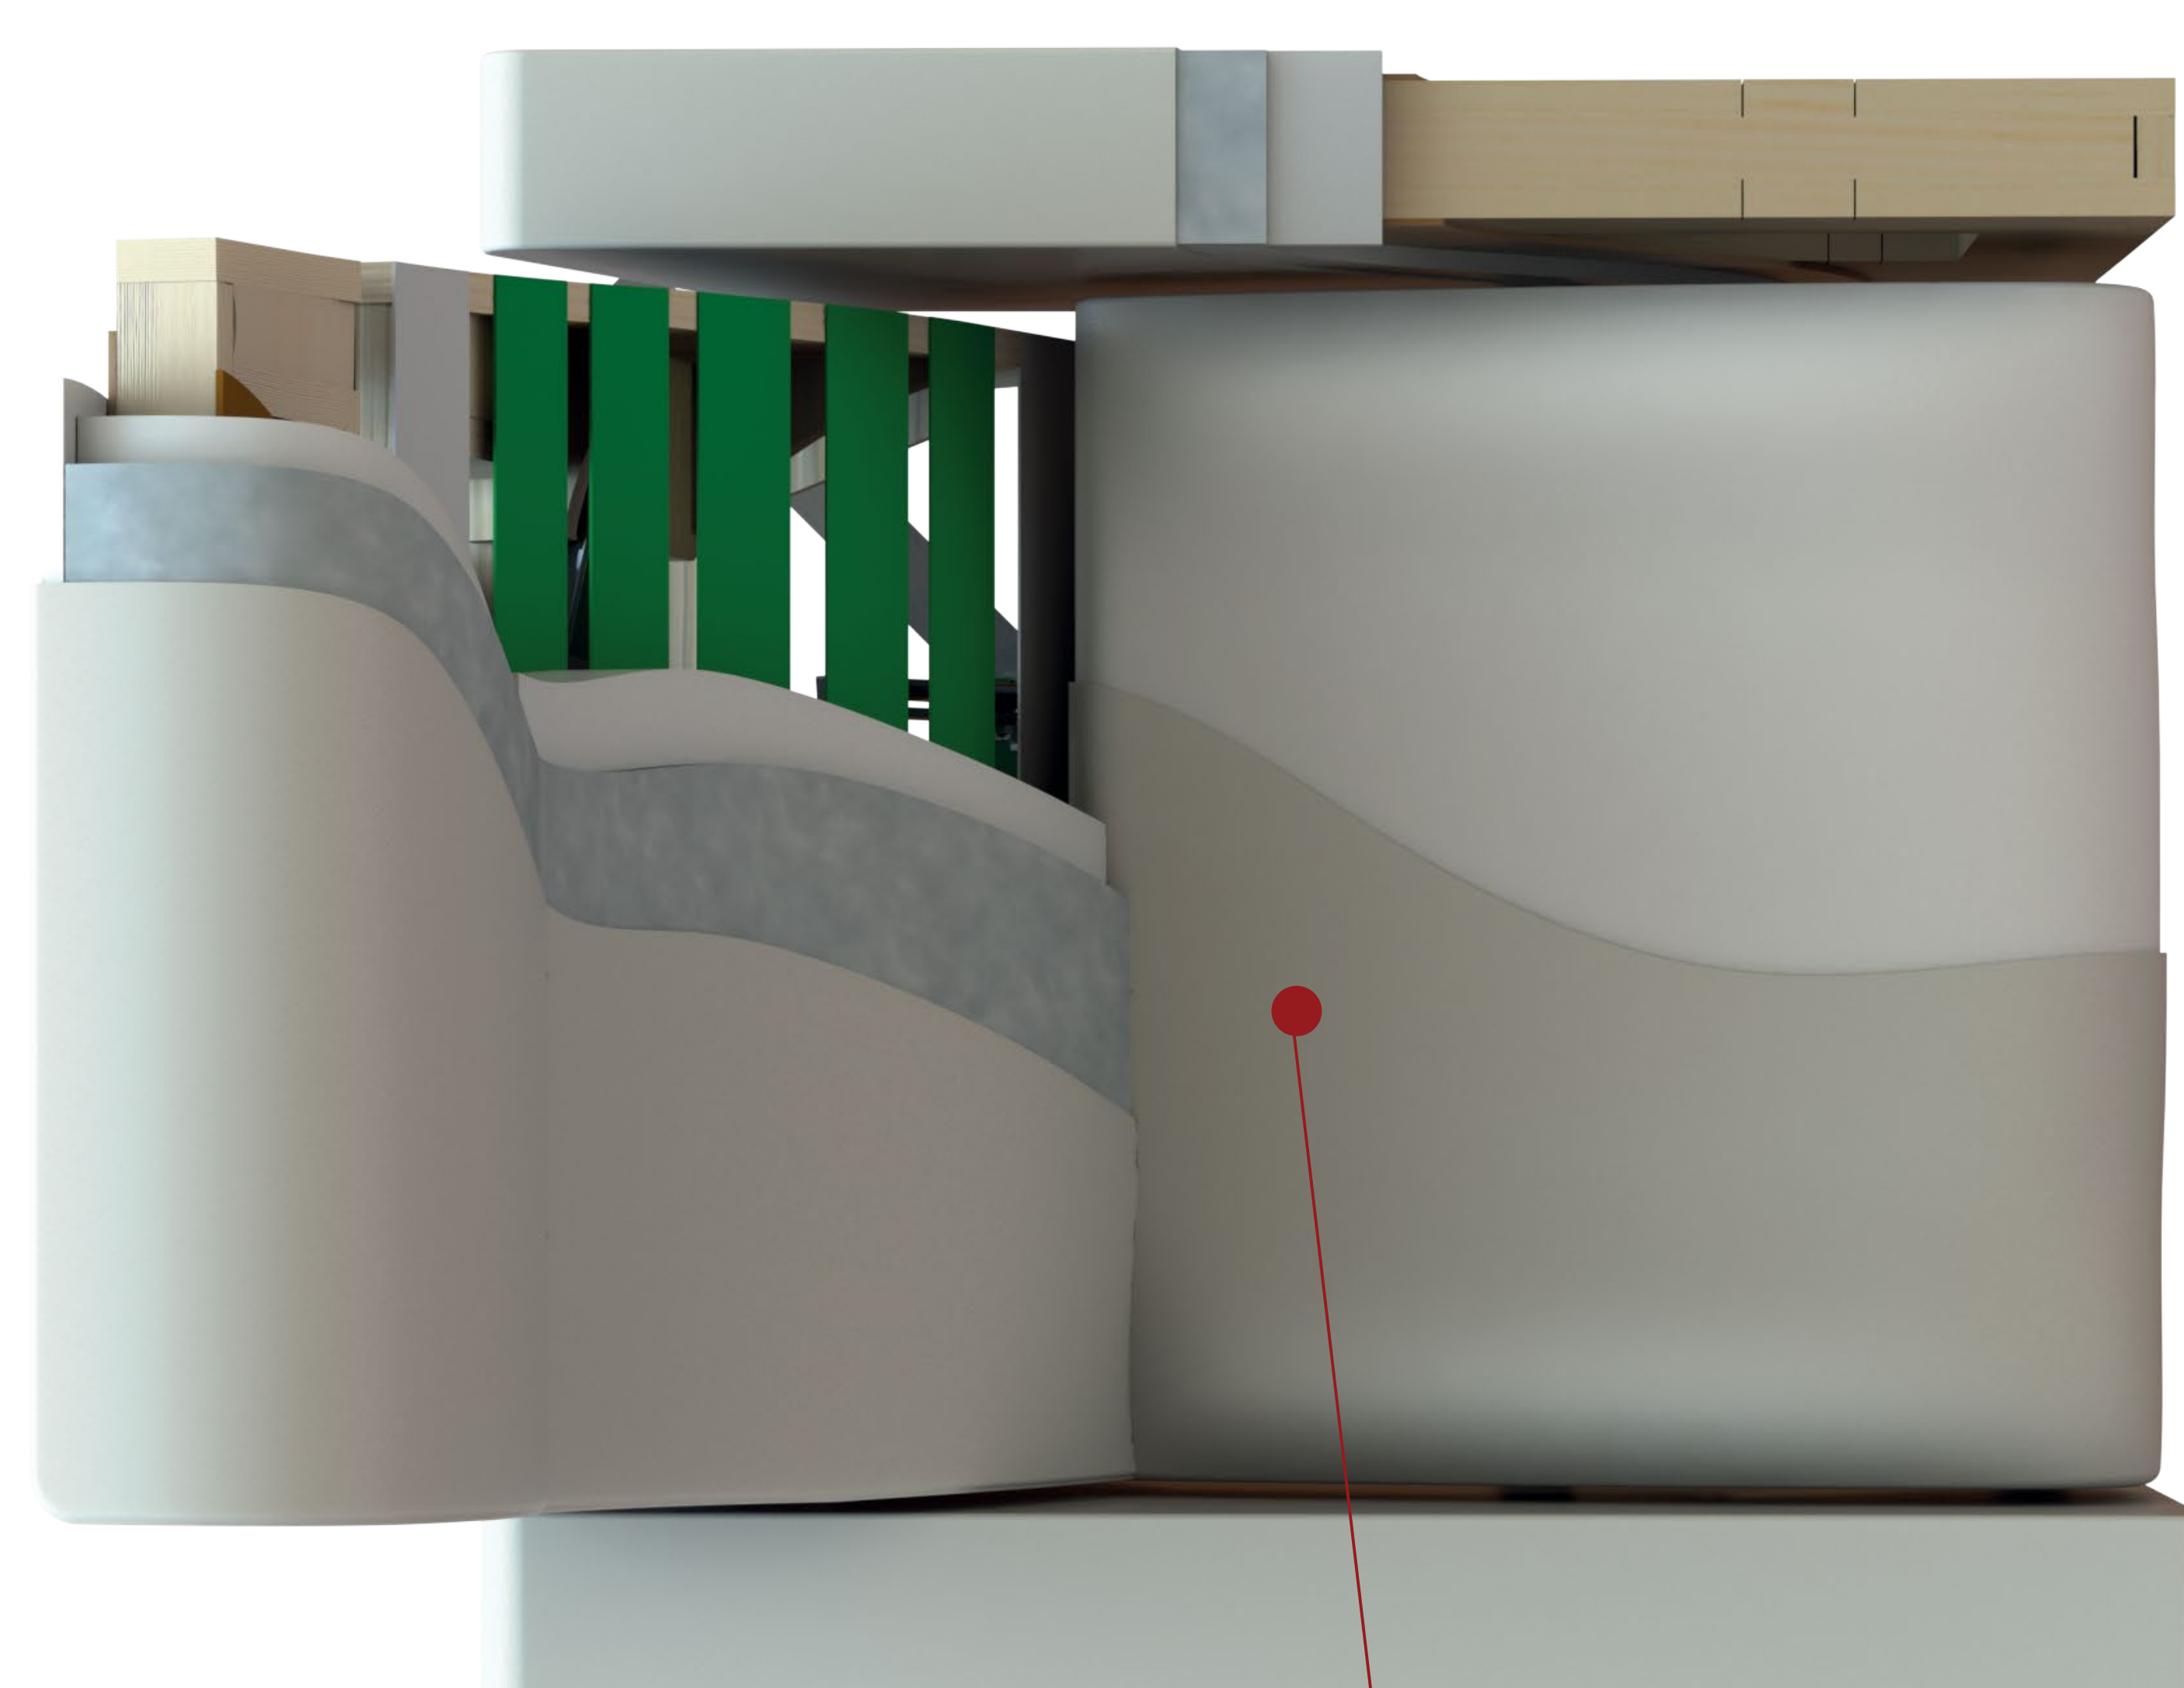

ANATOMY OF COMFORT AIR

CLOUD

- I** German engineered & produced quilted rubber webbing, specially formulated for moulded foam, to maximize comfort and durability of the moulded foam.