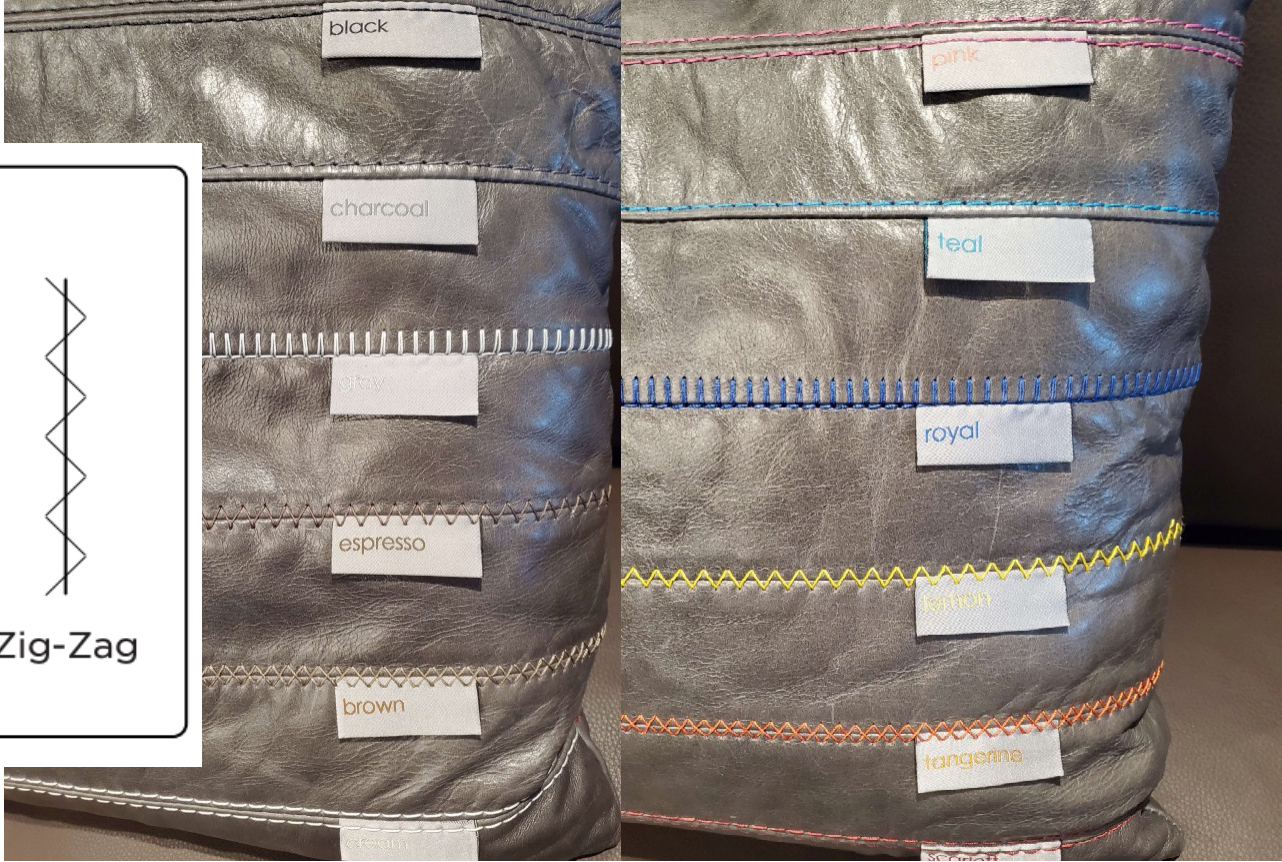

CONTRAST COLOR STITCH (no up-charge) and/or
DECORATIVE STITCH (\$225 up-charge)
available on select frames

Decorative Stitches Available:

Blanket Cross Double Needle Single Needle Zig-Zag

Neutral Thread Choices: Black, Charcoal, Grey, Espresso, Brown & Cream
Colorful Thread Choices: Pink, Teal, Royal, Lemon, Tangerine & Scarlet