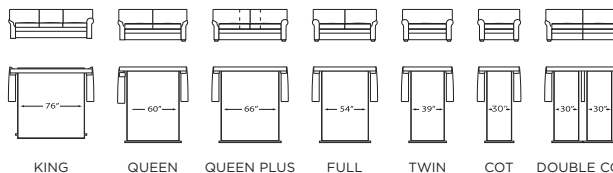

COMFORT SLEEPER®

EXPERIENCE NO BARS. NO SPRINGS. PURE COMFORT.

FEATURES & OPTIONS

- Available in fifteen styles and seven sizes from cot to king. Each size offers 80 inches of sleeping area
- Three mattress options to choose from: Premier (firmer), Gel (softer), and Tempur-pedic®
- Offered in low or high leg styles
- Featuring the Patented Tiffany 24/7™ Sleep System
- Fit any space with endless configurations
- Lifetime warranty on the frame; ten year warranty on the mechanism

POPULAR CONFIGURATIONS

CHAIR

DOUBLE CHAISE SECTIONAL

Built on the foundation of innovation, style, and speed; we remain firmly rooted in our heritage.

AMERICAN LEATHER brings you impeccable European craftsmanship from our state-of-the-art headquarters in Dallas, Texas. From the revolutionary COMFORT AIR™ to the world-renowned COMFORT SLEEPER®, we invite you to experience pure excellence.

AMERICANLEATHER.COM