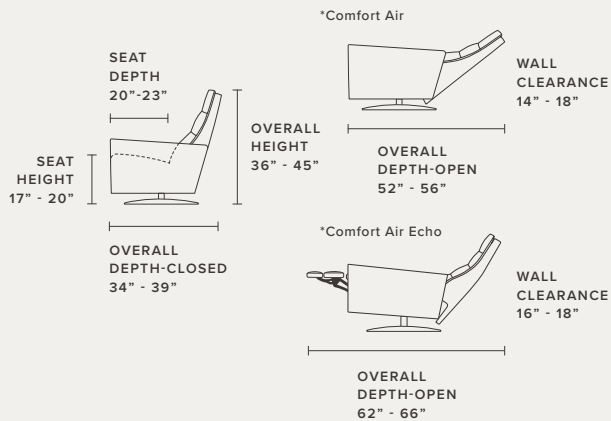

## COMPARISON MATRIX

		COMFORT AIR™	COMFORT AIR™ ECHO
<b>STYLES</b>			
	11 Styles	✓	✓
	High Leg	✓	✓
	Low Leg	✓	✓
<b>OPTIONS</b>			
	Standard Size	✓	✓
	Large Size	✓	✓
	XL Size	✓	✓
	Disc Base	✓	✓
	Four Star Base	✓	✓
	Wood & Metal Leg Finishes	✓	✓
	Matching Ottoman	✓	
<b>MECHANISMS</b>			
	Manual or Power Recliner		✓
	Gravity-driven Mechanism	✓	
	Swiveling Ability	✓	✓
	Rocking Ability	✓	
<b>WARRANTIES</b>			
	Limited Warranty on Frame	✓	✓
	Limited Warranty on Suspension	✓	✓
	10-Year Warranty on Mechanism	✓	
	3-Year Warranty on Mechanism		✓

## FEATURES & OPTIONS

- Three sizes for the perfect fit: standard, large, extra large
- Offered in high-leg and low-leg styles
- With Comfort Air, the patented gravity-driven mechanism moves with your body for ultimate relaxation.
- Lumbar support at all positions, even when reclined in the Echo
- Manual articulating headrest for cradled comfort
- Multiple base options available
- Choose from hundreds of fabrics and leathers
- Limited warranty on frame and suspension
- Matching ottoman available for each Comfort Air
- Manual or power option available for Comfort Air Echo models