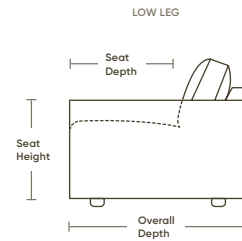

handcrafted finishes

BRUSHED STAINLESS

DUNE

OILED ASH

MINK

EBONY

SPECS

SEAT DEPTH
23"

SEAT HEIGHT
19"

OVERALL HEIGHT
32" - 35"

OVERALL DEPTH
37" - 38"

Scan to view
all elements
collection

EXPERIENCE MODERN CUSTOMIZATION

Timeless sensibility meets modern fashion in the Elements collection. Choose from six designer styles, then customize the leg type, sofa or sectional configuration, and more. As an accent piece or the main event, the Elements collection is perfect for any room.

CARMET

HIGH LEG

Height 32" - 34" | Depth 38"
Seat Depth 23"
Width Varies by Configuration

LOW LEG

Height 32" - 34" | Depth 38"
Seat Depth 23"
Width Varies by Configuration

COOKS

HIGH LEG

Height 32" - 34" | Depth 37"
Seat Depth 23"
Width Varies by Configuration

ESTERO

HIGH LEG

Height 32" - 34" | Depth 38"
Seat Depth 23"
Width Varies by Configuration

LOW LEG

Height 32" - 34" | Depth 38"
Seat Depth 23"
Width Varies by Configuration

LAWSON

HIGH LEG

Height 32" - 34" | Depth 38"
Seat Depth 23"
Width Varies by Configuration