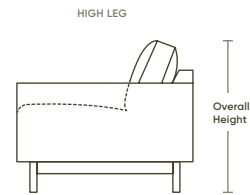

handcrafted finishes

BRUSHED STAINLESS

DUNE

OILED ASH

MINK

EBONY

SPECS

SEAT DEPTH
23"

SEAT HEIGHT
19"

OVERALL HEIGHT
32" - 35"

OVERALL DEPTH
37" - 38"

Scan to view
all elements
collection

EXPERIENCE MODERN CUSTOMIZATION

Timeless sensibility meets modern fashion in the Elements collection. Choose from six designer styles, then customize the leg type, sofa or sectional configuration, and more. As an accent piece or the main event, the Elements collection is perfect for any room.

CARMET

HIGH LEG

Height 32" - 34" | Depth 38"
Seat Depth 23"
Width Varies by Configuration

LOW LEG

Height 32" - 34" | Depth 38"
Seat Depth 23"
Width Varies by Configuration

COOKS

HIGH LEG

Height 32" - 34" | Depth 37"
Seat Depth 23"
Width Varies by Configuration

ESTERO

HIGH LEG

Height 32" - 34" | Depth 38"
Seat Depth 23"
Width Varies by Configuration

LOW LEG

Height 32" - 34" | Depth 38"
Seat Depth 23"
Width Varies by Configuration

LAWSON

HIGH LEG

Height 32" - 34" | Depth 38"
Seat Depth 23"
Width Varies by Configuration