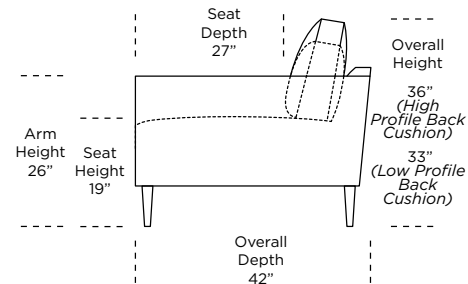

Please use actual leather, fabric, Crypton®, Sunbrella® and Ultrasuede® swatches when specifying furniture as the colors shown may vary due to the printing process.

42" Overall Depth

Note: Dotted line indicates seam on leather, Ultrasuede® and up the roll fabrics. Seams are eliminated with railroaded fabrics.