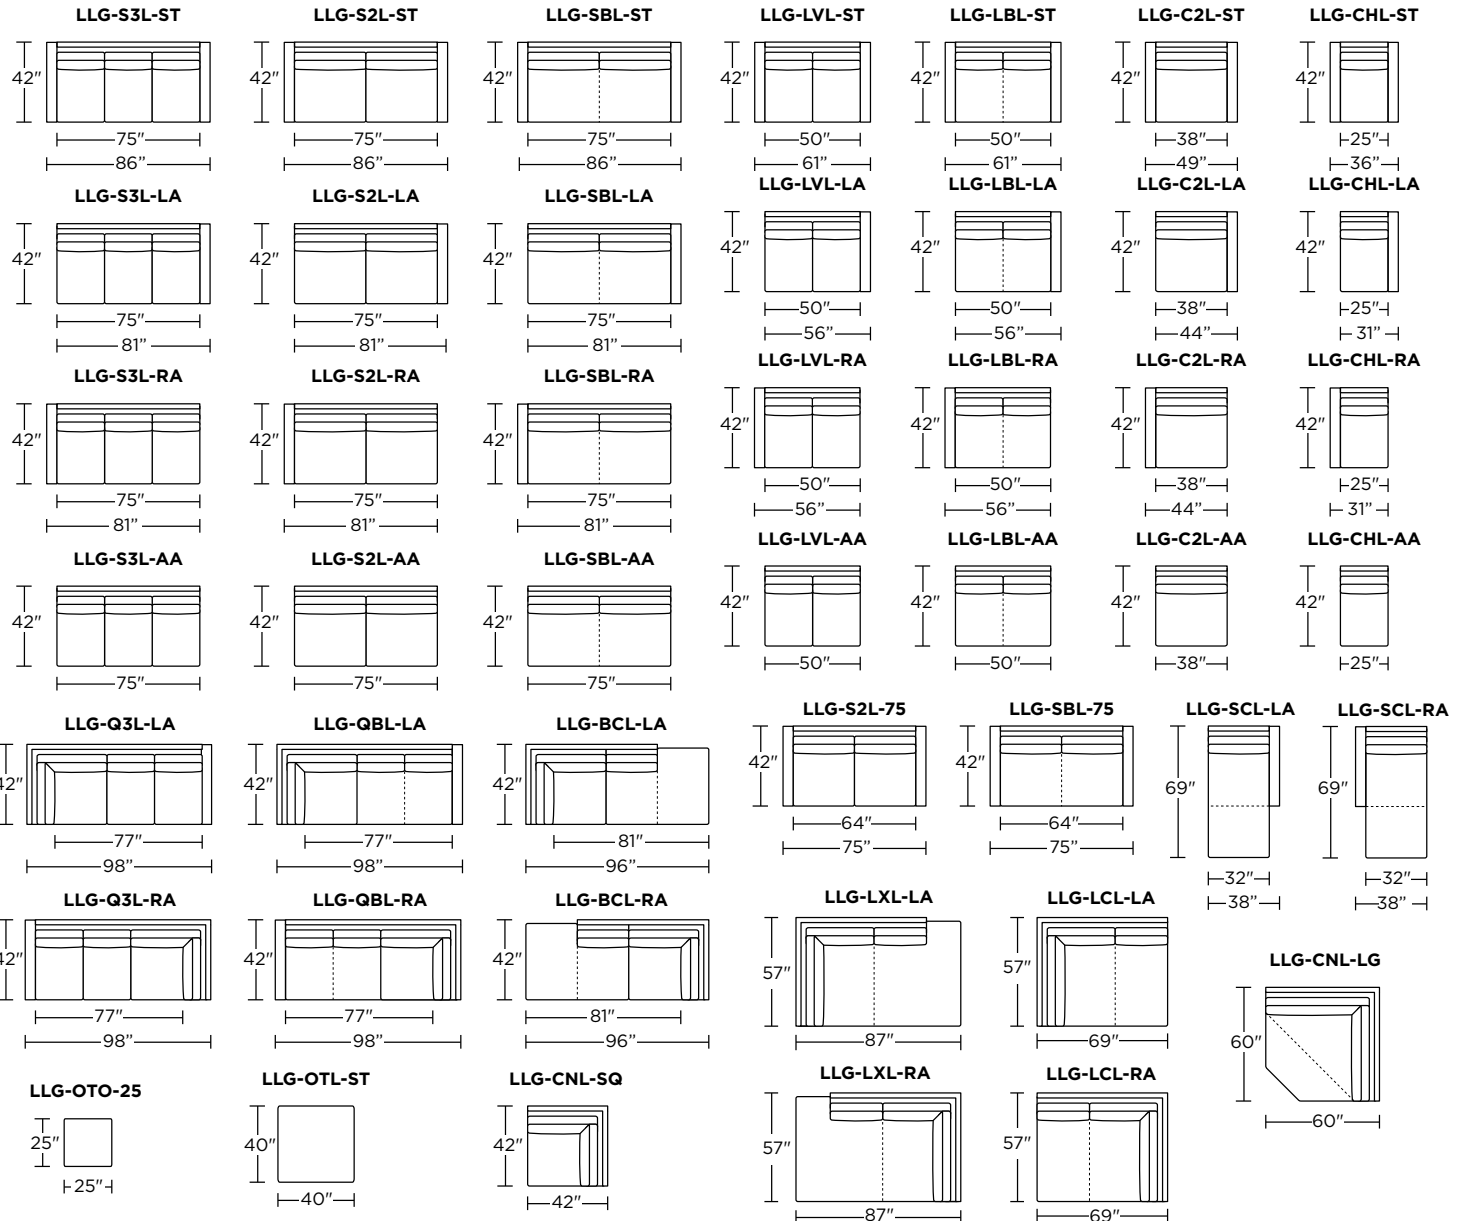

Please use actual leather, fabric, Crypton®, Sunbrella® and Ultrasuede® swatches when specifying furniture as the colors shown may vary due to the printing process.

42" Overall Depth

Note: Dotted line indicates seam on leather, Ultrasuede® and up the roll fabrics. Seams are eliminated with railroaded fabrics.