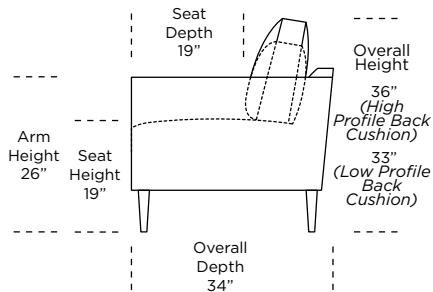

PERSONALIZE WITH AMERICAN LEATHER® PETITE TRACK ARM - MICRO

Standard Features:

- Advanced unidirectional suspension system
- Loose back and seat cushions
- Single-needle top-stitch
- Lifetime warranty on frame and suspension
- Quick-ship delivery

Options:

- Premium high-density, high-resiliency foam seat cushions encased in down
- Premium high-density, high-resiliency foam seat cushions
- Metal legs available in Antique Brass, Burnished Bronze or Polished Nickel finish
- Solid wood legs available in Natural Walnut or Gray Ash
- Contrasting seat and back cushions (two-tone) available
- Low profile back cushions available (overall height 33")
- High profile back cushions available (overall height 36")

Please use actual leather, fabric, Crypton®, Sunbrella® and Ultrasuede® swatches when specifying furniture as the colors shown may vary due to the printing process.