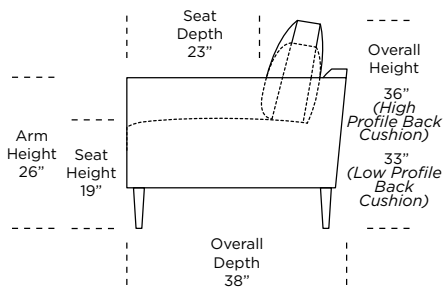

Standard Features:

- Advanced unidirectional suspension system
- Loose back and seat cushions
- Single-needle top-stitch
- Lifetime warranty on frame and suspension
- Quick-ship delivery

Options:

- Premium high-density, high-resiliency foam seat cushions encased in down
- Premium high-density, high-resiliency foam seat cushions
- Metal legs available in Antique Brass, Burnished Bronze or Polished Nickel finish
- Solid wood legs available in Natural Walnut or Gray Ash
- Contrasting seat and back cushions (two-tone) available
- Low profile back cushions available (overall height 33")
- High profile back cushions available (overall height 36")

Please use actual leather, fabric, Crypton®, Sunbrella® and Ultrasuede® swatches when specifying furniture as the colors shown may vary due to the printing process.