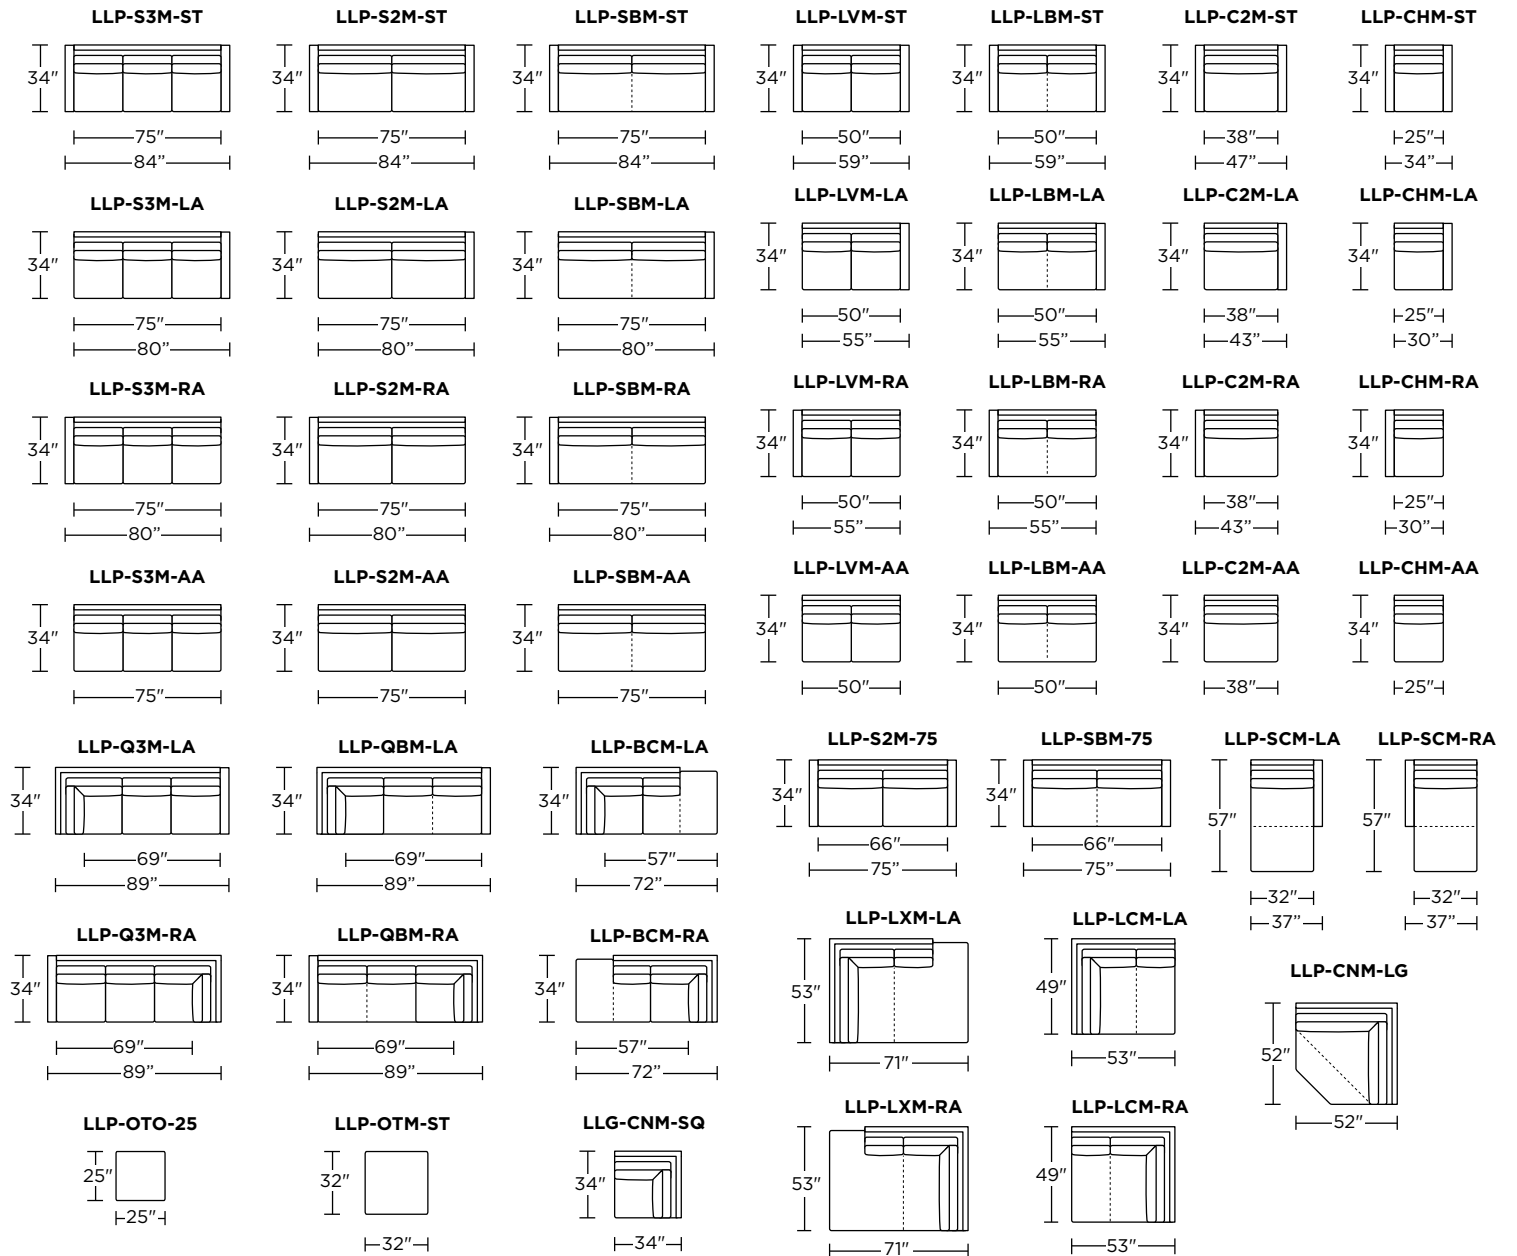

34" Overall Depth

Note: Dotted line indicates seam on leather, Ultrasuede® and up the roll fabric. Some are eliminated with railrodded fabric.