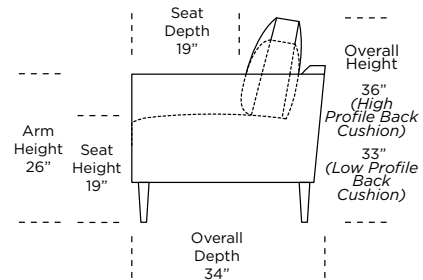

PERSONALIZE WITH AMERICAN LEATHER® SOFT CURVE ARM - MICRO

Standard Features:

- Advanced unidirectional suspension system
- Loose back and seat cushions
- Single-needle top-stitch
- Lifetime warranty on frame and suspension
- Quick-ship delivery

Options:

- Premium high-density, high-resiliency foam seat cushions encased in down
- Premium high-density, high-resiliency foam seat cushions
- Metal legs available in Antique Brass, Burnished Bronze or Polished Nickel finish
- Solid wood legs available in Natural Walnut or Gray Ash
- Contrasting seat and back cushions (two-tone) available
- Low profile back cushions available (overall height 33")
- High profile back cushions available (overall height 36")

Please use actual leather, fabric, Crypton®, Sunbrella® and Ultrasuede® swatches when specifying furniture as the colors shown may vary due to the printing process.