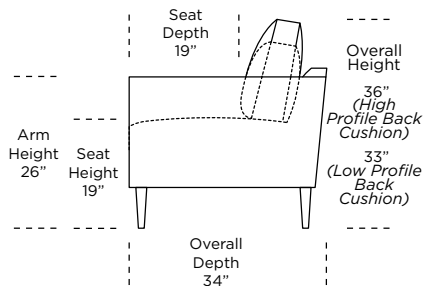

GRAND TRACK ARM - MICRO

34" Overall Depth

Standard Features:

- Advanced unidirectional suspension system
- Loose back and seat cushions
- Single-needle top-stitch
- Lifetime warranty on frame and suspension
- Quick-ship delivery

Options:

- Premium high-density, high-resiliency foam seat cushions encased in down
- Premium high-density, high-resiliency foam seat cushions
- Metal legs available in Antique Brass, Burnished Bronze or Polished Nickel finish
- Solid wood legs available in Natural Walnut or Gray Ash
- Contrasting seat and back cushions (two-tone) available
- Low profile back cushions available (overall height 33")
- High profile back cushions available (overall height 36")

Please use actual leather, fabric, Crypton®, Sunbrella® and Ultrasuede® swatches when specifying furniture as the colors shown may vary due to the printing process.

Note: Dotted line indicates seam on leather, Ultrasuede® and up the roll fabrics. Seams are eliminated with railroaded fabrics.

Scale: 1/8 inch = 1 foot

V.10.27.20

All dimensions are approximate and subject to change.