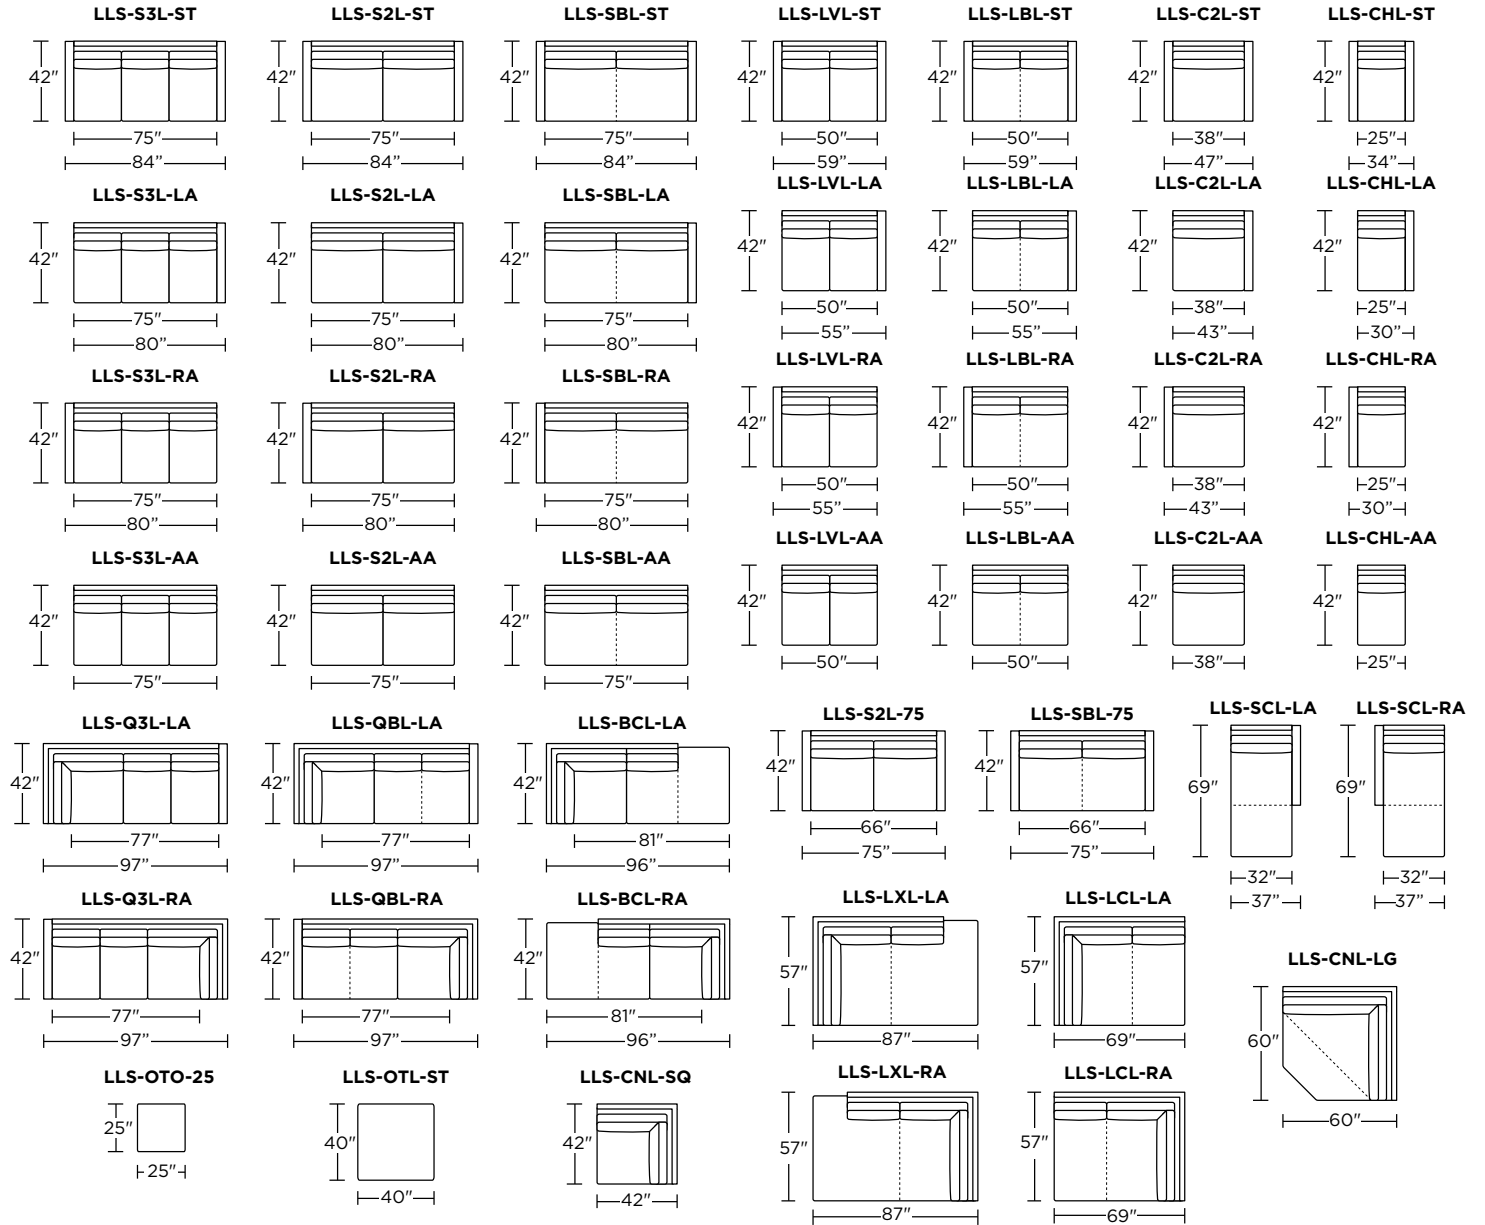

42" Overall Depth

Note: Dotted line indicates seam on leather, Ultrasuede® and up the roll fabrics. Seams are eliminated with railroaded fabrics.

Scale: 1/8 inch = 1 foot

V.10.28.20

All dimensions are approximate and subject to change.