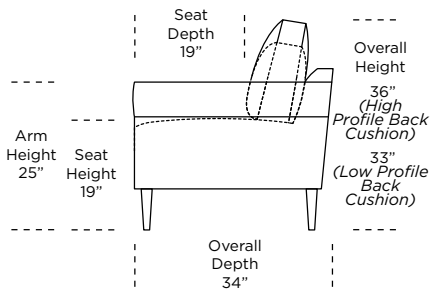

PERSONALIZE WITH AMERICAN LEATHER® ROLLED ARM - MICRO

Standard Features:

- Advanced unidirectional suspension system
- Loose back and seat cushions
- Single-needle top-stitch
- Lifetime warranty on frame and suspension
- Quick-ship delivery

Options:

- Premium high-density, high-resiliency foam seat cushions encased in down
- Premium high-density, high-resiliency foam seat cushions
- Metal legs available in Antique Brass, Burnished Bronze or Polished Nickel finish
- Solid wood legs available in Natural Walnut or Gray Ash
- Contrasting seat and back cushions (two-tone) available
- Low profile back cushions available (overall height 33")
- High profile back cushions available (overall height 36")

Please use actual leather, fabric, Crypton®, Sunbrella® and Ultrasuede® swatches when specifying furniture as the colors shown may vary due to the printing process.