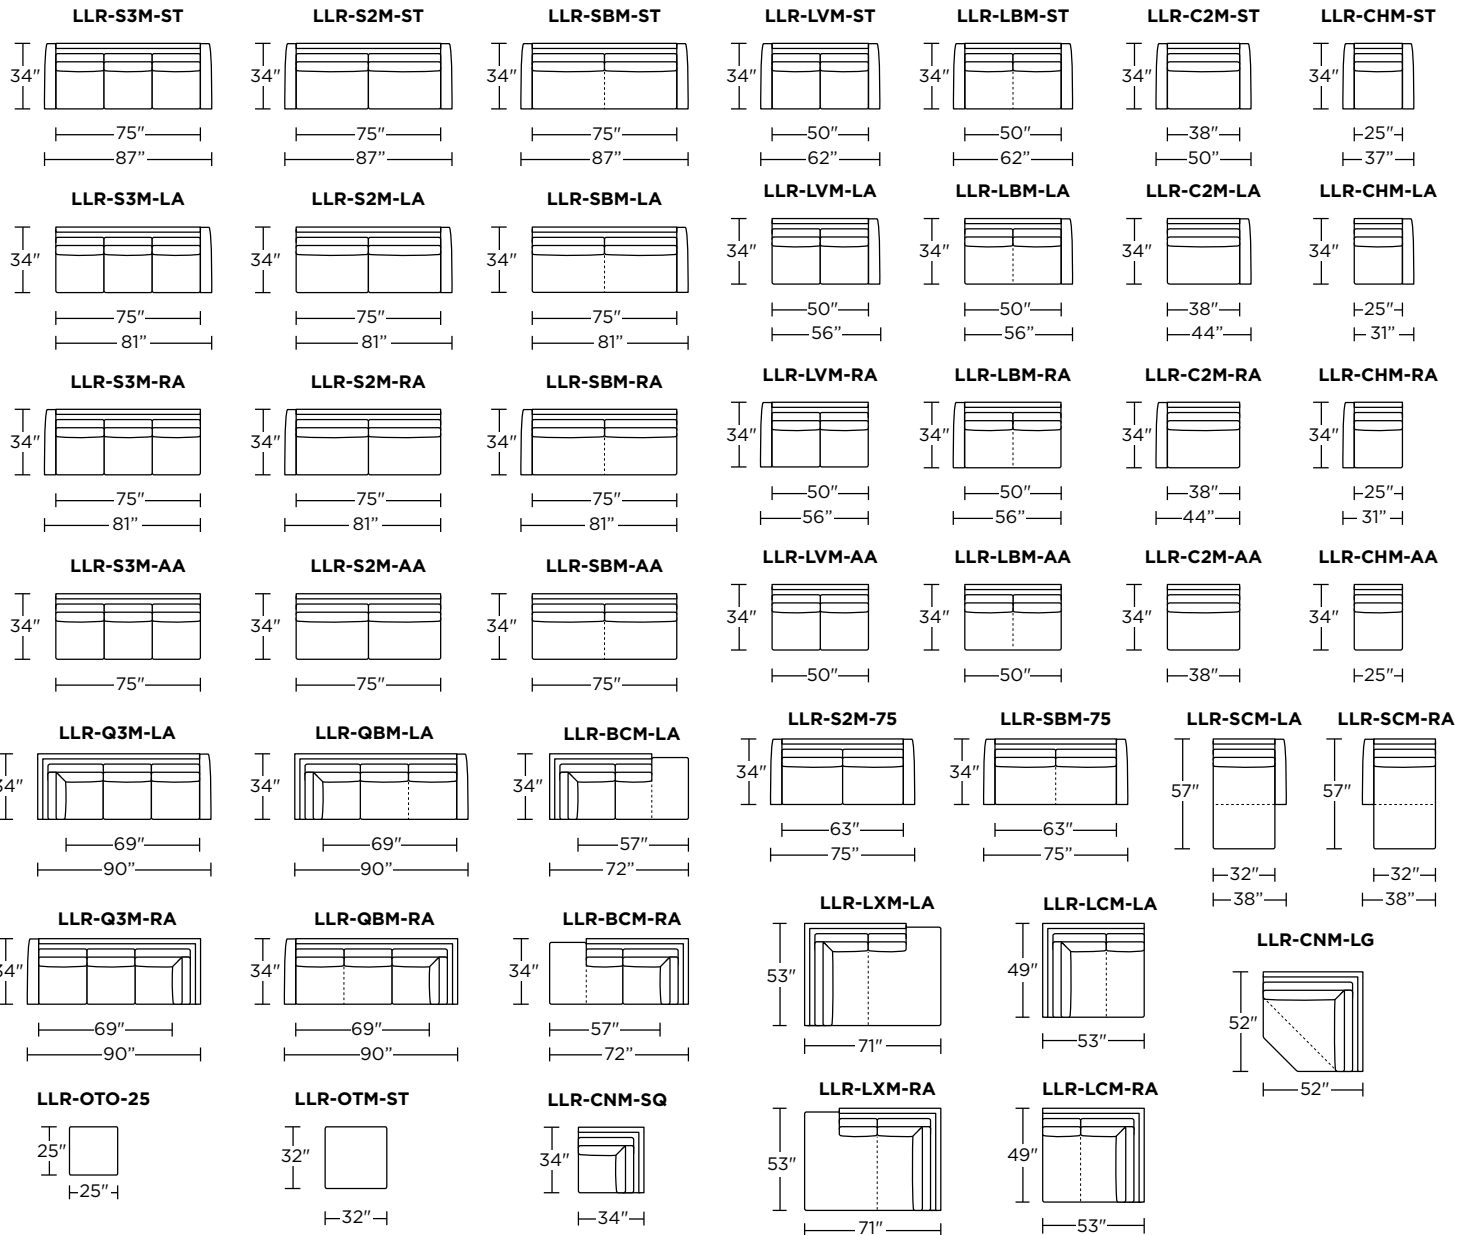

34" Overall Depth

Note: Dotted line indicates seam on leather, Ultrasuede® and up the roll fabrics. Seams are eliminated with railroaded fabrics.

Scale: 1/8 inch = 1 foot
All dimensions are approximate and subject to change.

V.10.27.20