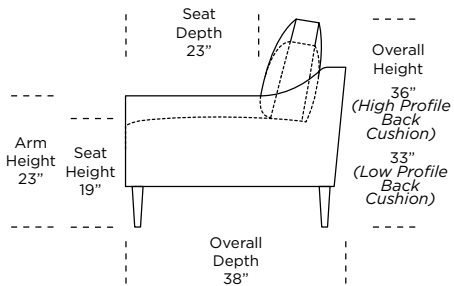

Standard Features:

- Advanced unidirectional suspension system
- Loose back and seat cushions
- Single-needle top-stitch
- Lifetime warranty on frame and suspension
- Quick-ship delivery

Options:

- Premium high-density, high-resiliency foam seat cushions encased in down
- Premium high-density, high-resiliency foam seat cushions
- Metal legs available in Antique Brass, Burnished Bronze or Polished Nickel finish
- Solid wood legs available in Natural Walnut or Gray Ash
- Contrasting seat and back cushions (two-tone) available
- Low profile back cushions available (overall height 33")
- High profile back cushions available (overall height 36")

Please use actual leather, fabric, Crypton®, Sunbrella® and Ultrasuede® swatches when specifying furniture as the colors shown may vary due to the printing process.