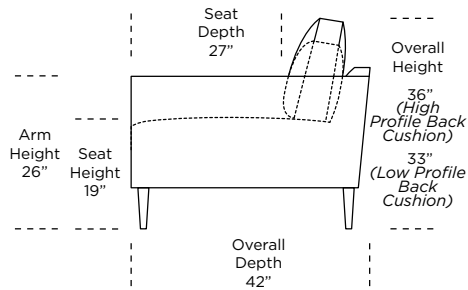

PERSONALIZE WITH AMERICAN LEATHER® PETITE TRACK ARM - GRAND

Standard Features:

- Advanced unidirectional suspension system
- Loose back and seat cushions
- Single-needle top-stitch
- Lifetime warranty on frame and suspension
- Quick-ship delivery

Options:

- Premium high-density, high-resiliency foam seat cushions encased in down
- Premium high-density, high-resiliency foam seat cushions
- Metal legs available in Antique Brass, Burnished Bronze or Polished Nickel finish
- Solid wood legs available in Natural Walnut or Gray Ash
- Contrasting seat and back cushions (two-tone) available
- Low profile back cushions available (overall height 33")
- High profile back cushions available (overall height 36")

Please use actual leather, fabric, Crypton®, Sunbrella® and Ultrasuede® swatches when specifying furniture as the colors shown may vary due to the printing process.