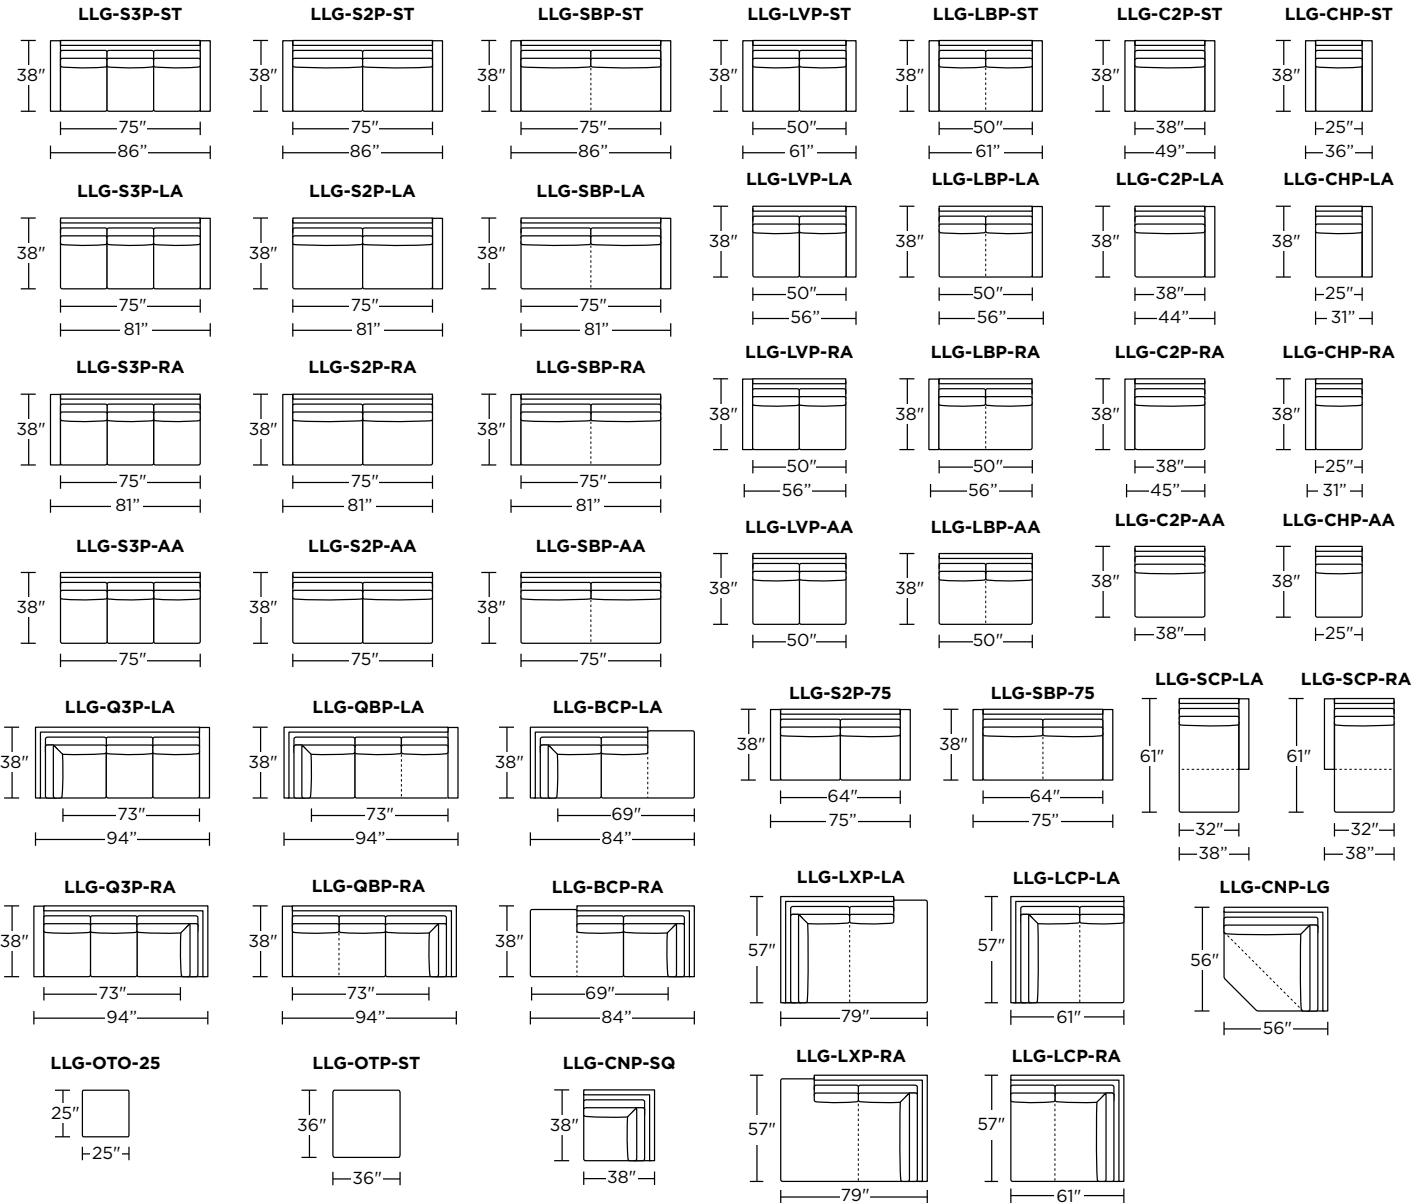

PERSONALIZE WITH AMERICAN LEATHER® GRAND TRACK ARM - STUDIO

38" Overall Depth

Standard Features:

- Advanced unidirectional suspension system
- Loose back and seat cushions
- Single-needle top-stitch
- Lifetime warranty on frame and suspension
- Quick-ship delivery

Options:

- Premium high-density, high-resiliency foam seat cushions encased in down
- Premium high-density, high-resiliency foam seat cushions
- Metal legs available in Antique Brass, Burnished Bronze or Polished Nickel finish
- Solid wood legs available in Natural Walnut or Gray Ash
- Contrasting seat and back cushions (two-tone) available
- Low profile back cushions available (overall height 33")
- High profile back cushions available (overall height 36")

Please use actual leather, fabric, Crypton®, Sunbrella® and Ultrasuede® swatches when specifying furniture as the colors shown may vary due to the printing process.

Note: Dotted line indicates seam on leather, Ultrasuede® and up the roll fabrics. Seams are eliminated with railroaded fabrics.