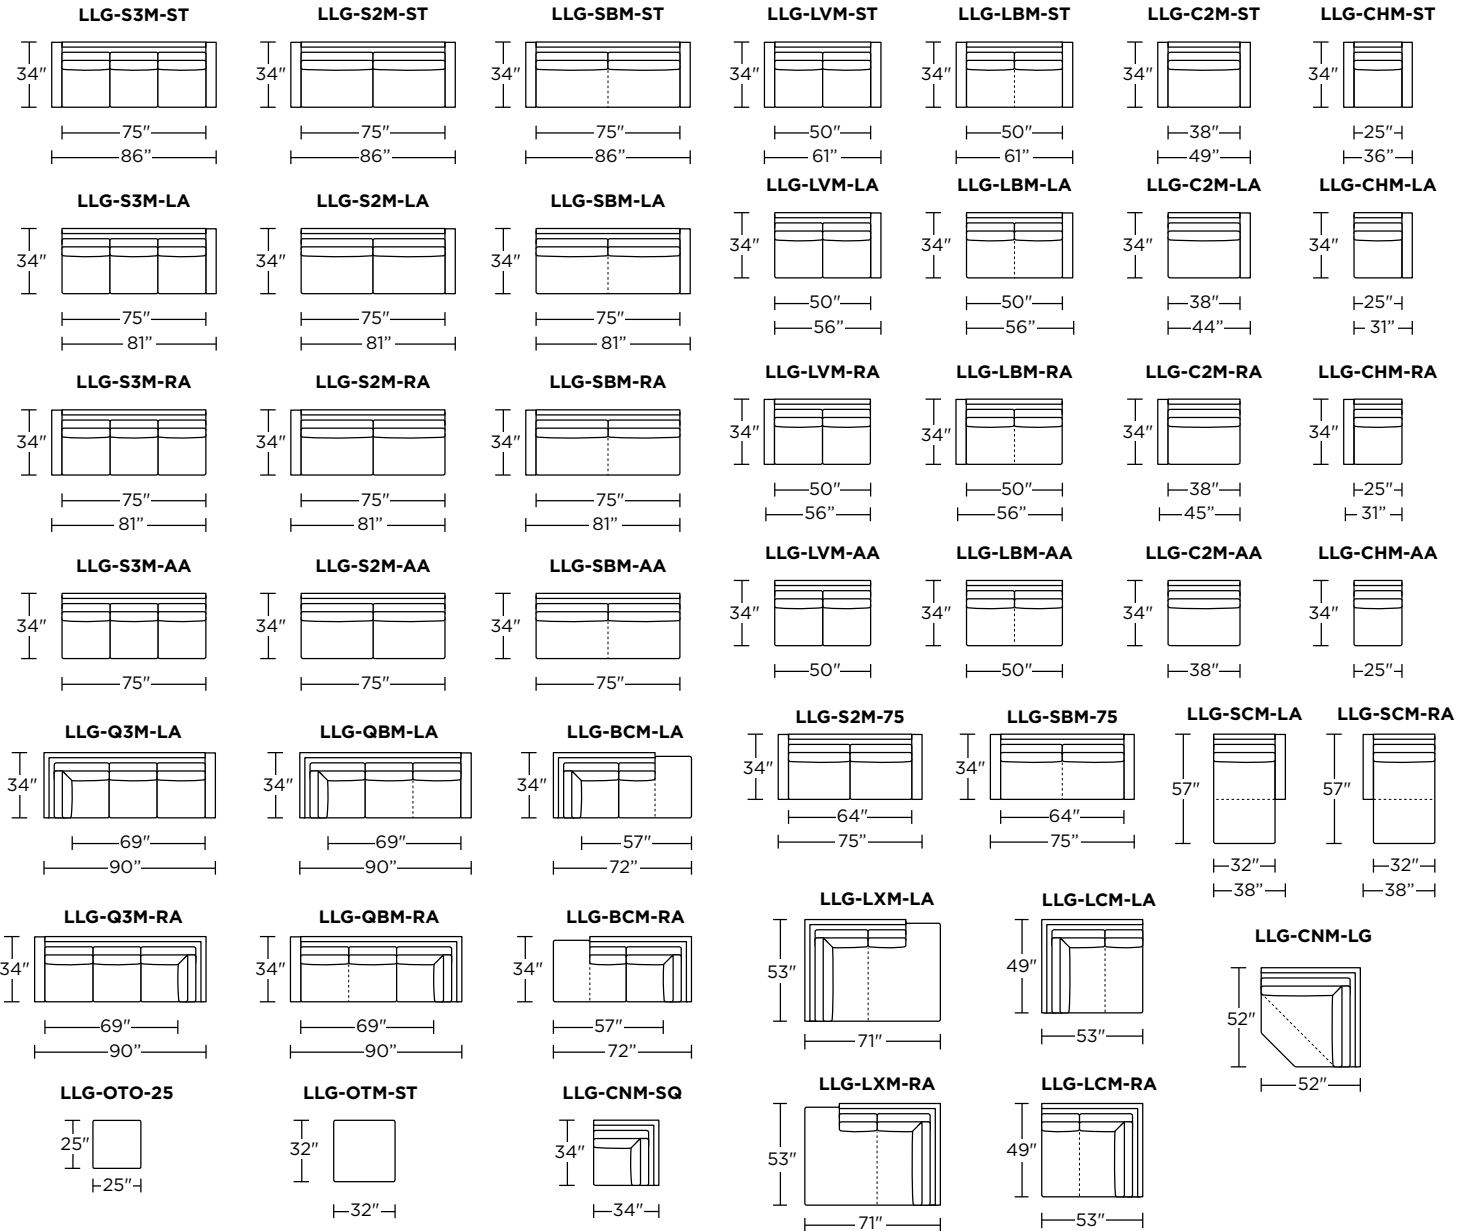

GRAND TRACK ARM - MICRO

34" Overall Depth

Standard Features:

- Advanced unidirectional suspension system
- Loose back and seat cushions
- Single-needle top-stitch
- Lifetime warranty on frame and suspension
- Quick-ship delivery

Options:

- Premium high-density, high-resiliency foam seat cushions encased in down
- Premium high-density, high-resiliency foam seat cushions
- Metal legs available in Antique Brass, Burnished Bronze or Polished Nickel finish
- Solid wood legs available in Natural Walnut or Gray Ash
- Contrasting seat and back cushions (two-tone) available
- Low profile back cushions available (overall height 33")
- High profile back cushions available (overall height 36")

Please use actual leather, fabric, Crypton®, Sunbrella® and Ultrasuede® swatches when specifying furniture as the colors shown may vary due to the printing process.

Note: Dotted line indicates seam on leather, Ultrasuede® and up the roll fabrics. Seams are eliminated with railroaded fabrics.

Scale: 1/8 inch = 1 foot

V.10.27.20

All dimensions are approximate and subject to change.