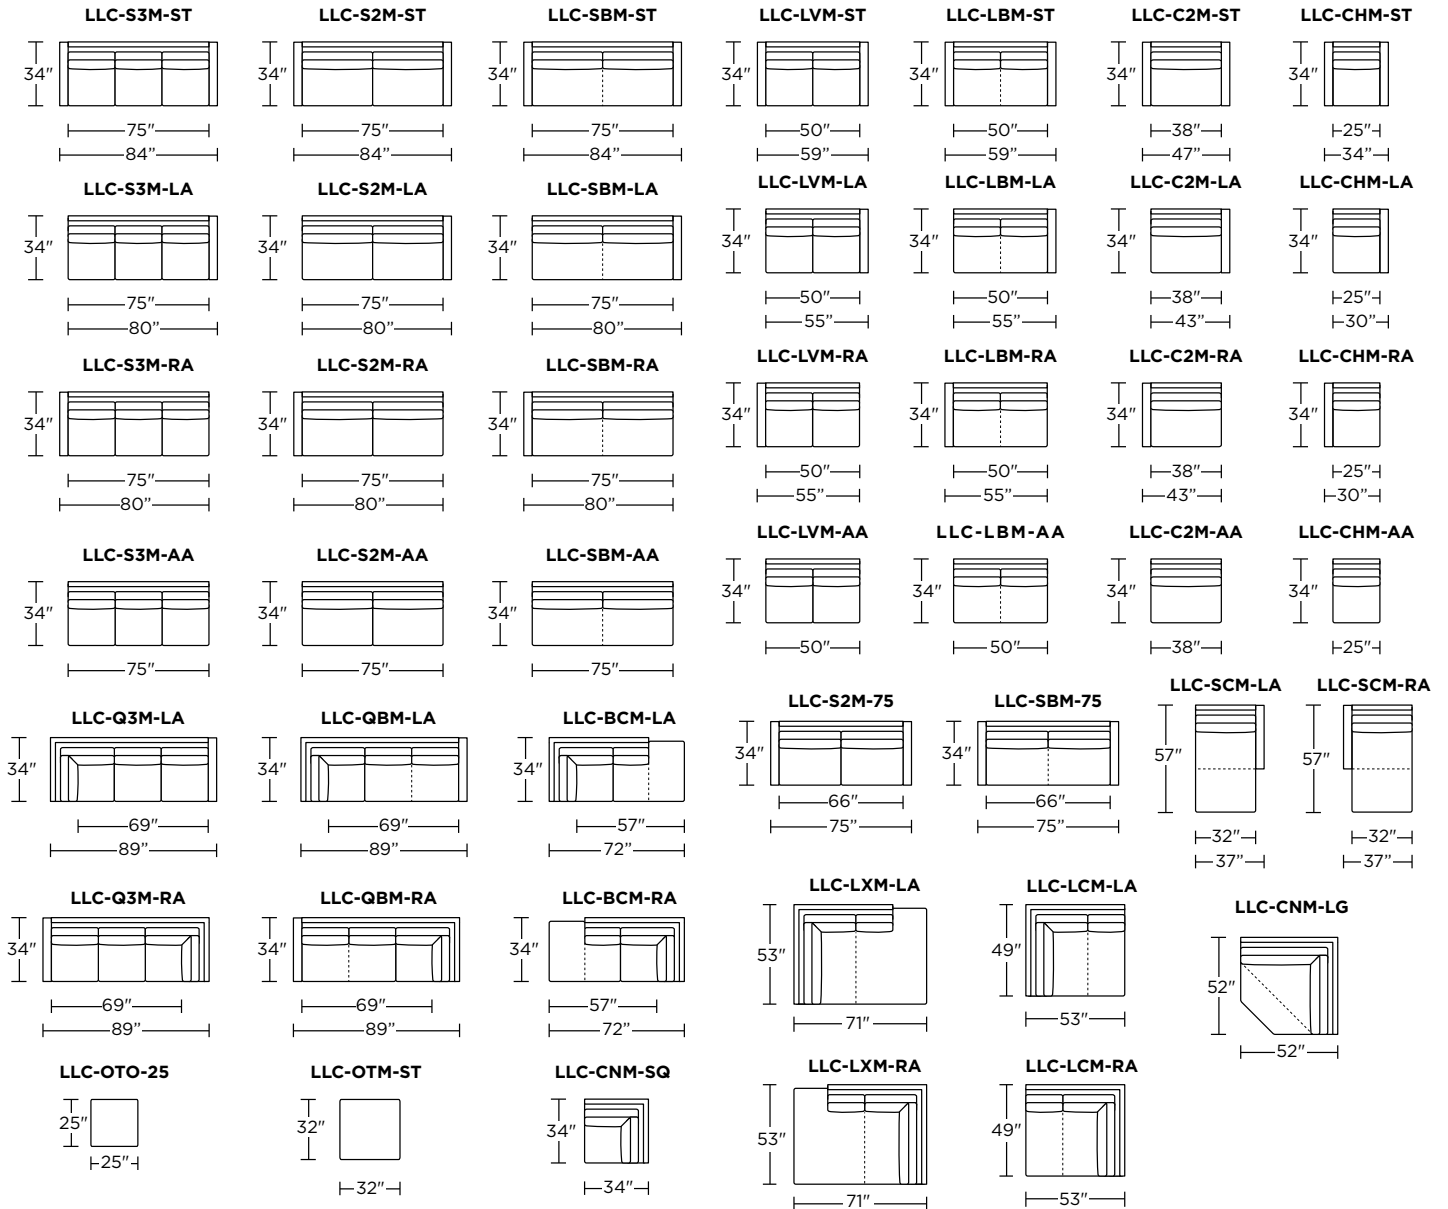

34" Overall Depth

Note: Dotted line indicates seam on leather, Ultrasuede® and up the roll fabrics. Seams are eliminated with railroaded fabrics.

Scale: 1/8 inch = 1 foot
All dimensions are approximate and subject to change.

V.10.28.20