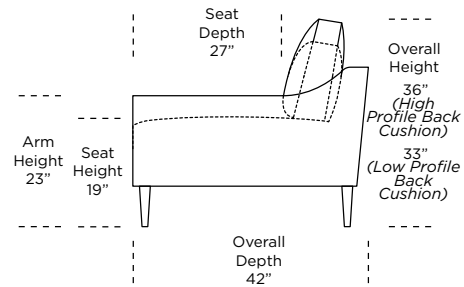

PERSONALIZE WITH AMERICAN LEATHER® SLOPE ARM - GRAND

Standard Features:

- Advanced unidirectional suspension system
- Loose back and seat cushions
- Single-needle top-stitch
- Lifetime warranty on frame and suspension
- Quick-ship delivery

Options:

- Premium high-density, high-resiliency foam seat cushions encased in down
- Premium high-density, high-resiliency foam seat cushions
- Metal legs available in Antique Brass, Burnished Bronze or Polished Nickel finish
- Solid wood legs available in Natural Walnut or Gray Ash
- Contrasting seat and back cushions (two-tone) available
- Low profile back cushions available (overall height 33")
- High profile back cushions available (overall height 36")

Please use actual leather, fabric, Crypton®, Sunbrella® and Ultrasuede® swatches when specifying furniture as the colors shown may vary due to the printing process.