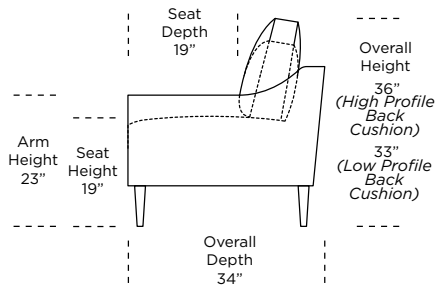

Standard Features:

- Advanced unidirectional suspension system
- Loose back and seat cushions
- Single-needle top-stitch
- Lifetime warranty on frame and suspension
- Quick-ship delivery

Options:

- Premium high-density, high-resiliency foam seat cushions encased in down
- Premium high-density, high-resiliency foam seat cushions
- Metal legs available in Antique Brass, Burnished Bronze or Polished Nickel finish
- Solid wood legs available in Natural Walnut or Gray Ash
- Contrasting seat and back cushions (two-tone) available
- Low profile back cushions available (overall height 33")
- High profile back cushions available (overall height 36")

Please use actual leather, fabric, Crypton®, Sunbrella® and Ultrasuede® swatches when specifying furniture as the colors shown may vary due to the printing process.