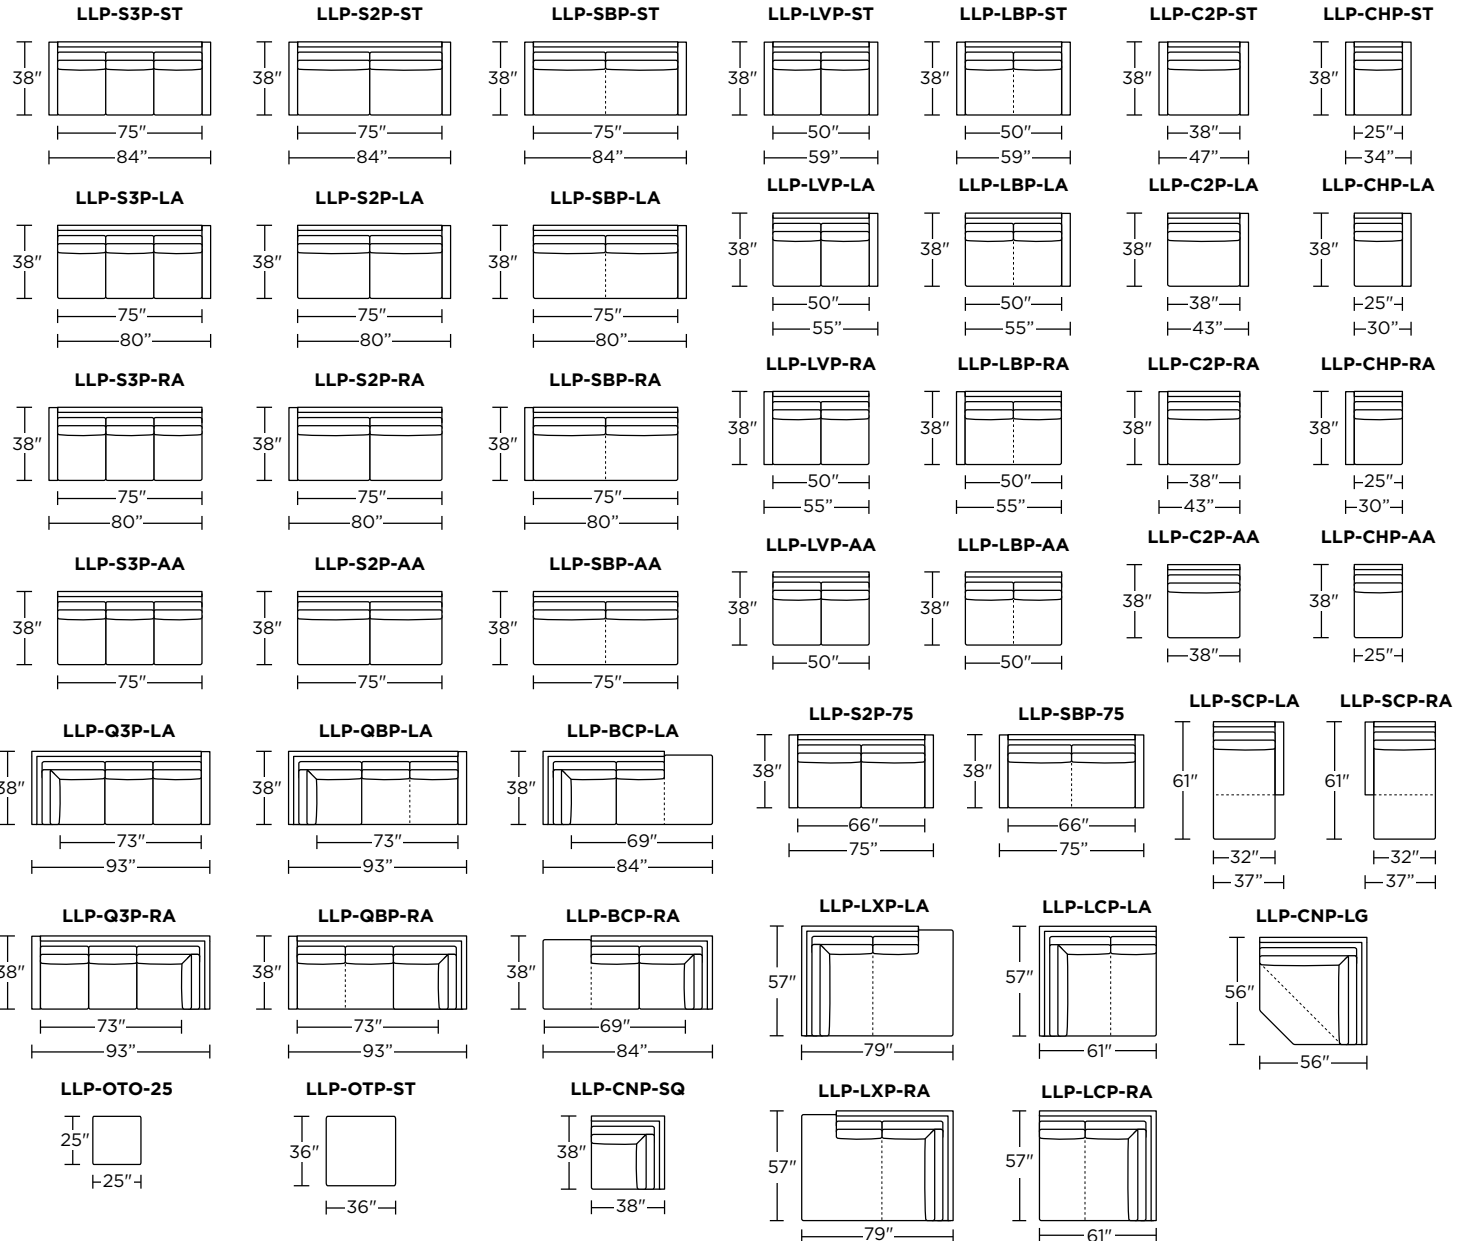

PERSONALIZE WITH AMERICAN LEATHER® PETITE TRACK ARM - STUDIO

38" Overall Depth

Standard Features:

- Advanced unidirectional suspension system
- Loose back and seat cushions
- Single-needle top-stitch
- Lifetime warranty on frame and suspension
- Quick-ship delivery

Options:

- Premium high-density, high-resiliency foam seat cushions encased in down
- Premium high-density, high-resiliency foam seat cushions
- Metal legs available in Antique Brass, Burnished Bronze or Polished Nickel finish
- Solid wood legs available in Natural Walnut or Gray Ash
- Contrasting seat and back cushions (two-tone) available
- Low profile back cushions available (overall height 33")
- High profile back cushions available (overall height 36")

Please use actual leather, fabric, Crypton®, Sunbrella® and Ultrasuede® swatches when specifying furniture as the colors shown may vary due to the printing process.

Note: Dotted line indicates seam on leather, Ultrasuede® and up the roll fabrics. Seams are eliminated with railroaded fabrics.

Scale: 1/8 inch = 1 foot

V.10.27.20

All dimensions are approximate and subject to change.