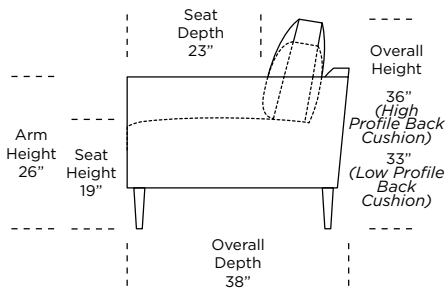

PERSONALIZE WITH AMERICAN LEATHER® PETITE TRACK ARM - STUDIO

38" Overall Depth

Standard Features:

- Advanced unidirectional suspension system
- Loose back and seat cushions
- Single-needle top-stitch
- Lifetime warranty on frame and suspension
- Quick-ship delivery

Options:

- Premium high-density, high-resiliency foam seat cushions encased in down
- Premium high-density, high-resiliency foam seat cushions
- Metal legs available in Antique Brass, Burnished Bronze or Polished Nickel finish
- Solid wood legs available in Natural Walnut or Gray Ash
- Contrasting seat and back cushions (two-tone) available
- Low profile back cushions available (overall height 33")
- High profile back cushions available (overall height 36")

Please use actual leather, fabric, Crypton®, Sunbrella® and Ultrasuede® swatches when specifying furniture as the colors shown may vary due to the printing process.

Note: Dotted line indicates seam on leather, Ultrasuede® and up the roll fabrics. Seams are eliminated with railroaded fabrics.

Scale: 1/8 inch = 1 foot

V.10.27.20

All dimensions are approximate and subject to change.