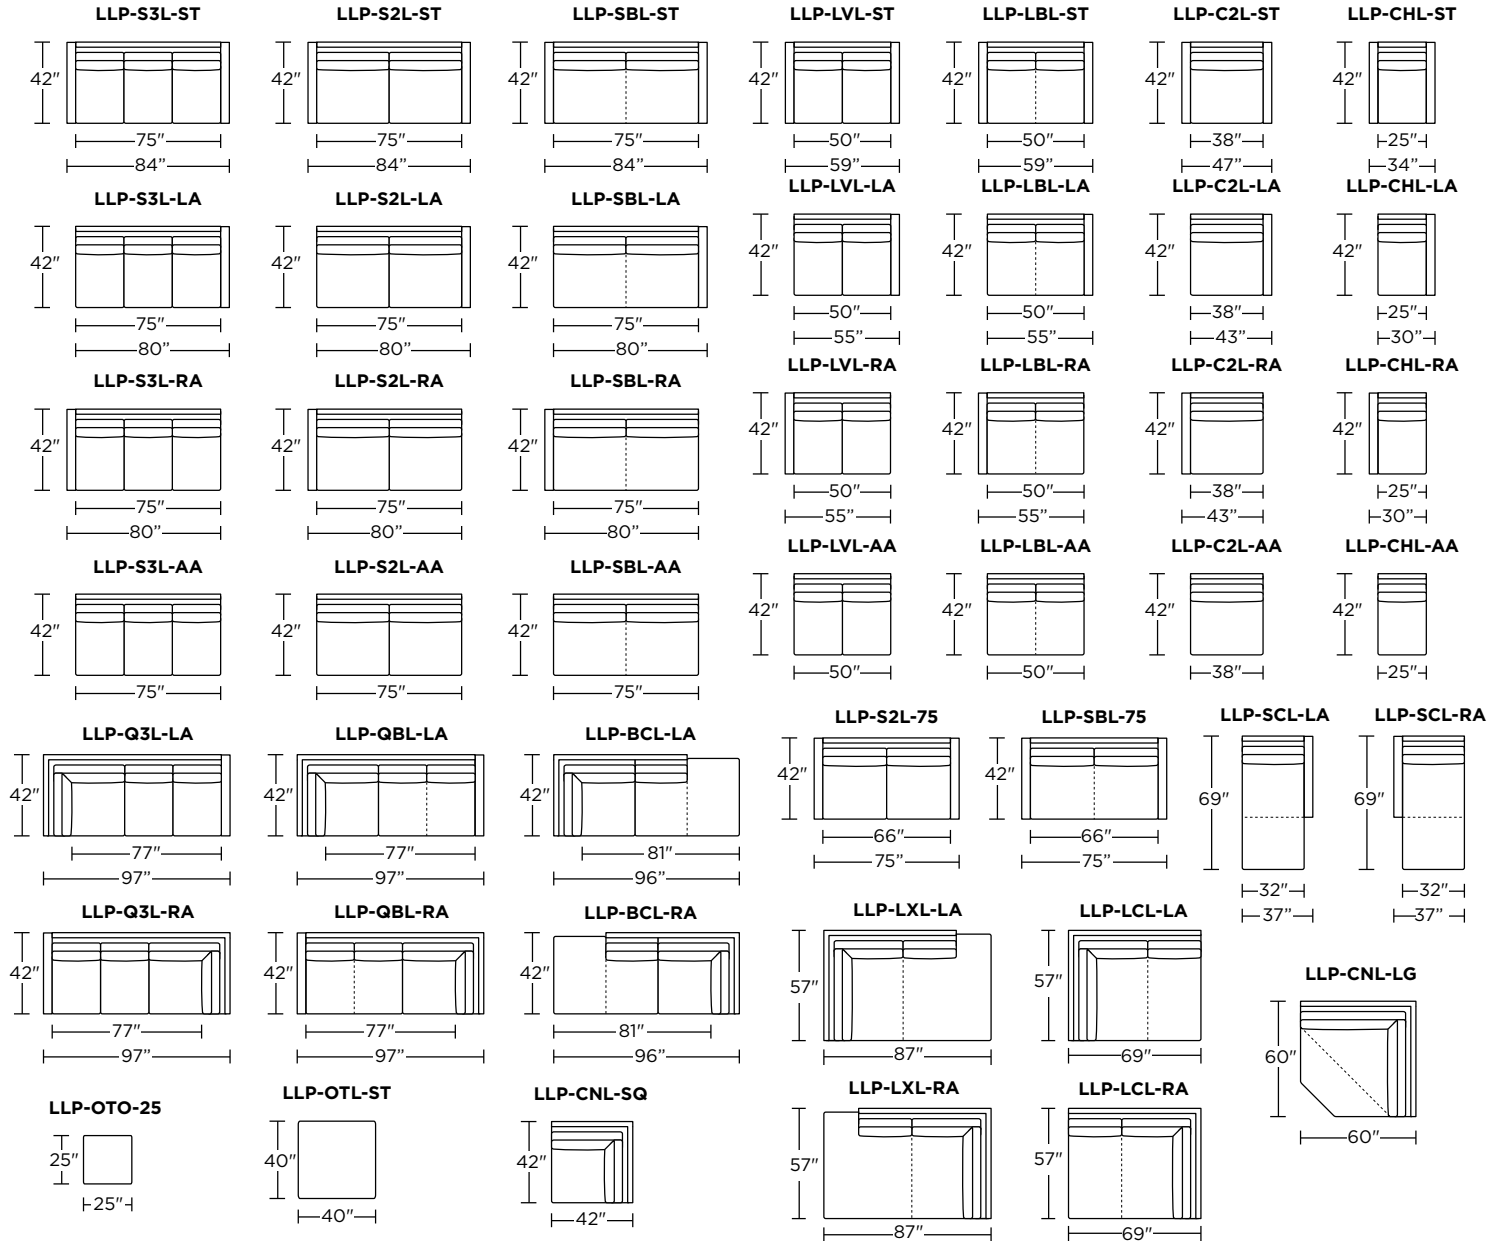

42" Overall Depth

Note: Dotted line indicates seam on leather, Ultrasuede® and up the roll fabrics. Seams are eliminated with railroaded fabrics.

Scale: 1/8 inch = 1 foot

V10.27.20

All dimensions are approximate and subject to change.