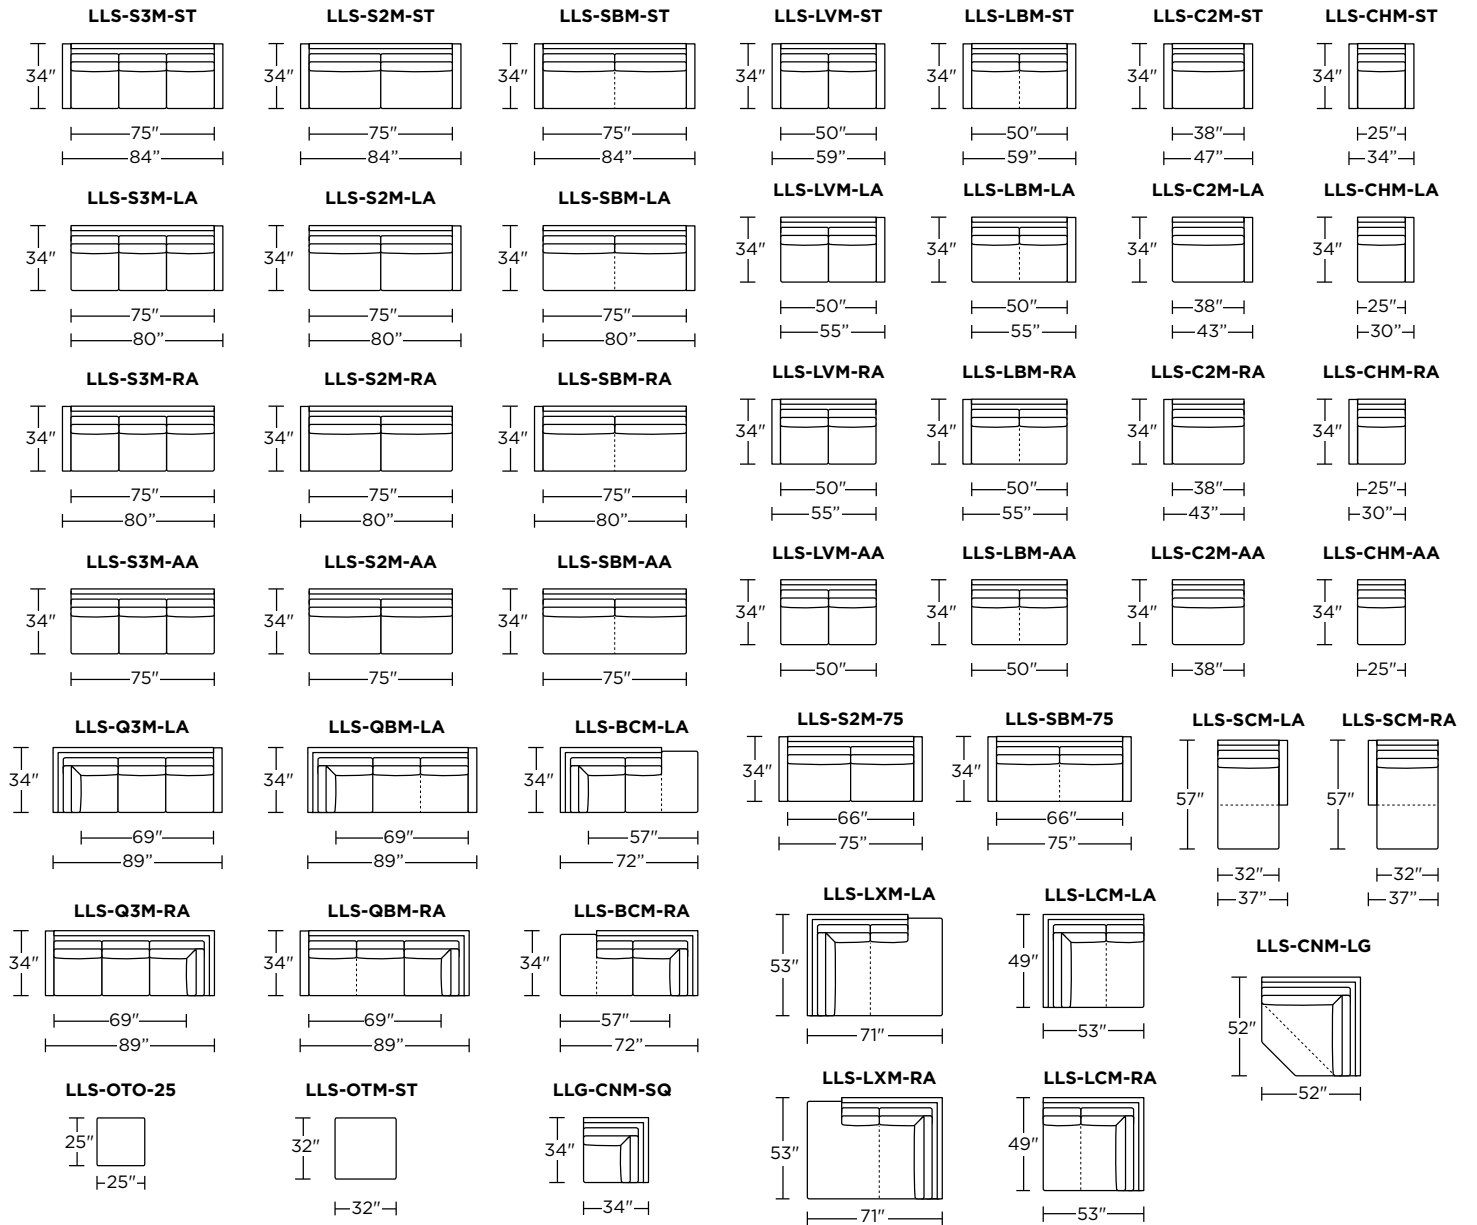

34" Overall Depth

Note: Dotted line indicates seam on leather, Ultrasuede® and up the roll fabrics. Seams are eliminated with railroaded fabrics.