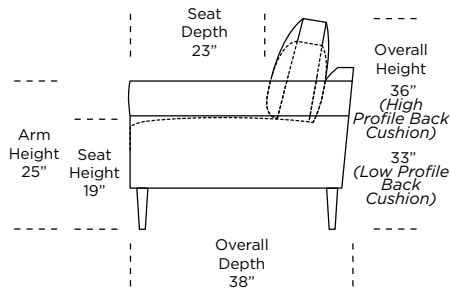

PERSONALIZE WITH AMERICAN LEATHER® ROLLED ARM - STUDIO

Standard Features:

- Advanced unidirectional suspension system
- Loose back and seat cushions
- Single-needle top-stitch
- Lifetime warranty on frame and suspension
- Quick-ship delivery

Options:

- Premium high-density, high-resiliency foam seat cushions encased in down
- Premium high-density, high-resiliency foam seat cushions
- Metal legs available in Antique Brass, Burnished Bronze or Polished Nickel finish
- Solid wood legs available in Natural Walnut or Gray Ash
- Contrasting seat and back cushions (two-tone) available
- Low profile back cushions available (overall height 33")
- High profile back cushions available (overall height 36")

Please use actual leather, fabric, Crypton®, Sunbrella® and Ultrasuede® swatches when specifying furniture as the colors shown may vary due to the printing process.