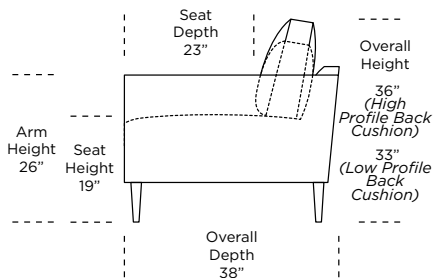

PERSONALIZE WITH AMERICAN LEATHER® GRAND TRACK ARM - STUDIO

38" Overall Depth

Standard Features:

- Advanced unidirectional suspension system
- Loose back and seat cushions
- Single-needle top-stitch
- Lifetime warranty on frame and suspension
- Quick-ship delivery

Options:

- Premium high-density, high-resiliency foam seat cushions encased in down
- Premium high-density, high-resiliency foam seat cushions
- Metal legs available in Antique Brass, Burnished Bronze or Polished Nickel finish
- Solid wood legs available in Natural Walnut or Gray Ash
- Contrasting seat and back cushions (two-tone) available
- Low profile back cushions available (overall height 33")
- High profile back cushions available (overall height 36")

Please use actual leather, fabric, Crypton®, Sunbrella® and Ultrasuede® swatches when specifying furniture as the colors shown may vary due to the printing process.

Note: Dotted line indicates seam on leather, Ultrasuede® and up the roll fabrics. Seams are eliminated with railroaded fabrics.