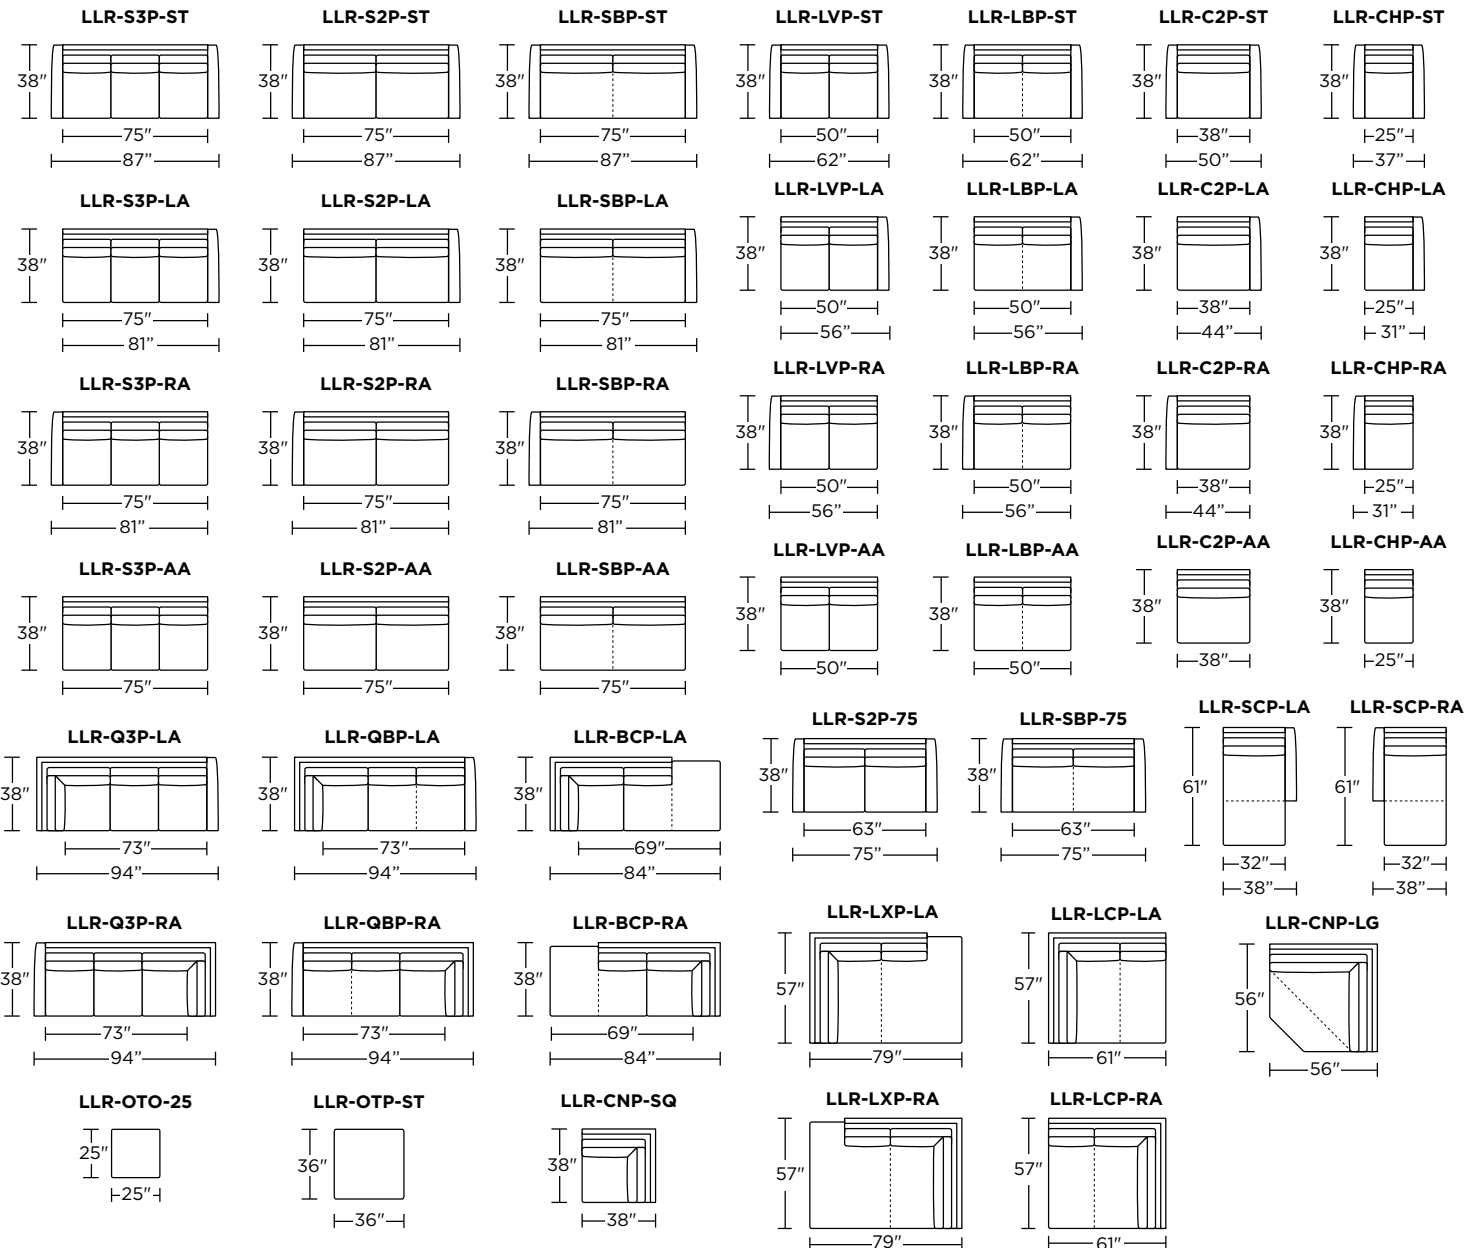

38" Overall Depth

Note: Dotted line indicates seam on leather, Ultrasuede® and up the roll fabrics. Seams are eliminated with railroaded fabrics.

Scale: 1/8 inch = 1 foot
All dimensions are approximate and subject to change.

V.10.27.20