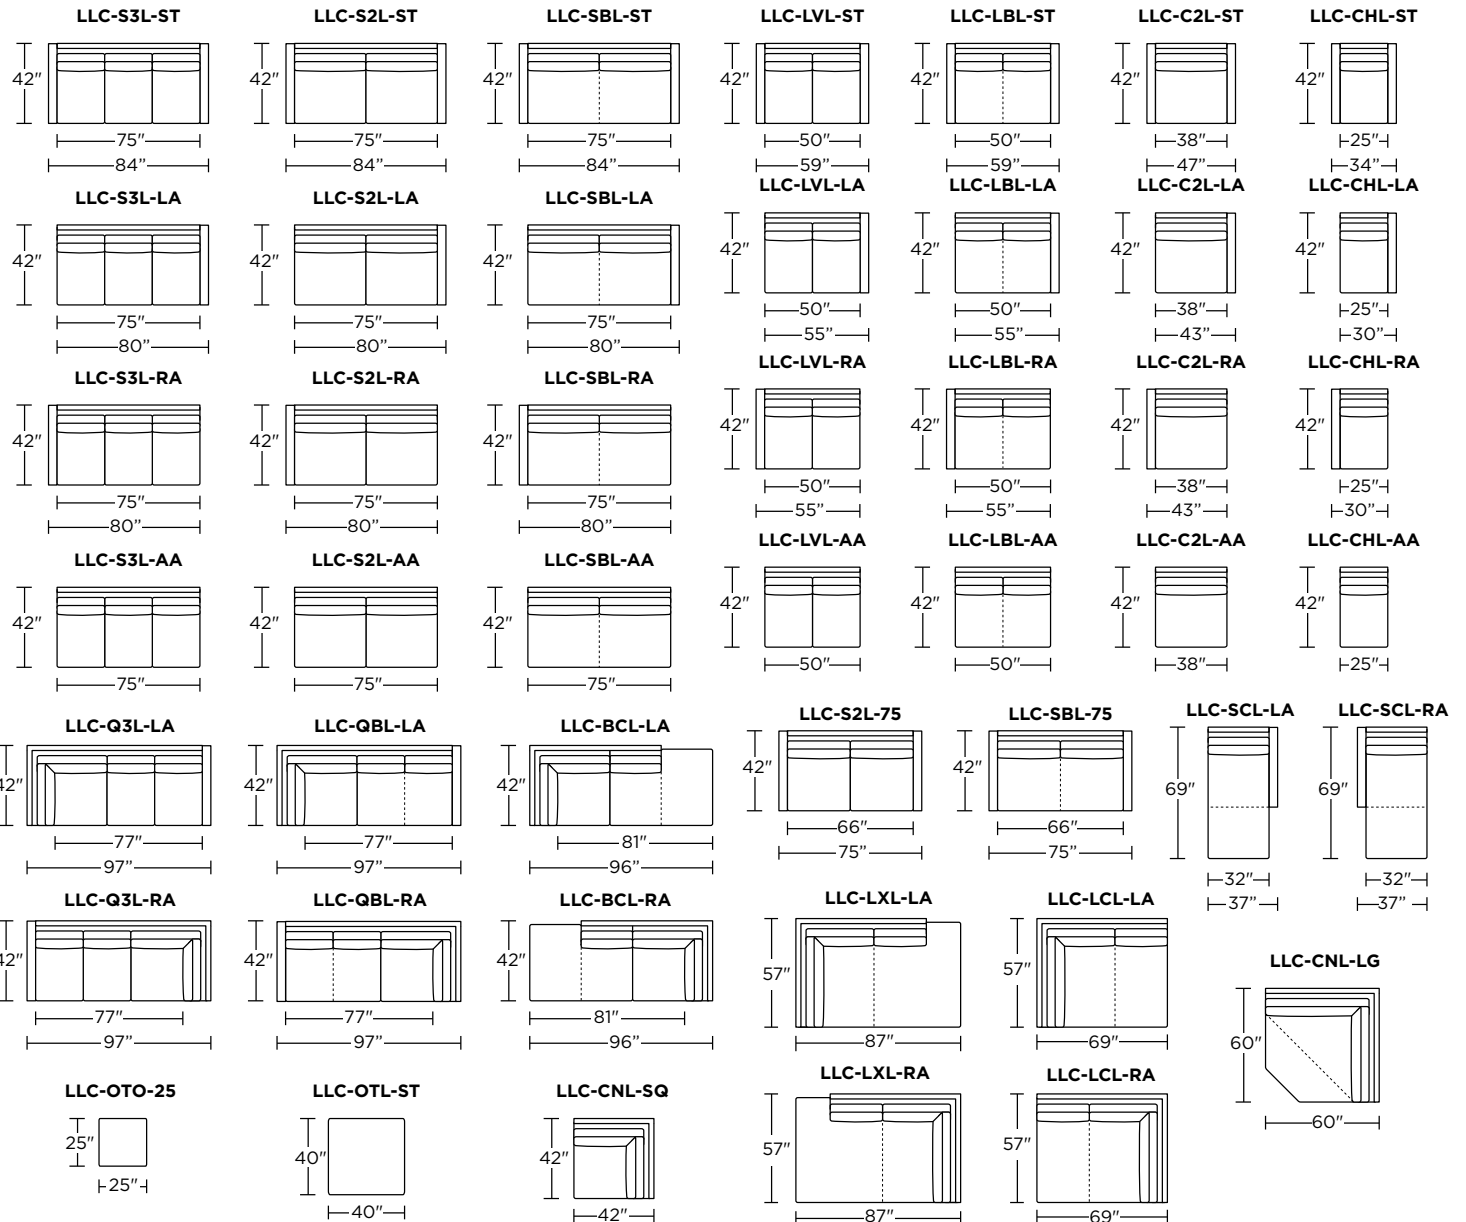

42" Overall Depth

Note: Dotted line indicates seam on leather, Ultrasuede® and up the roll fabrics. Seams are eliminated with railroaded fabrics.

Scale: 1/8 inch = 1 foot
All dimensions are approximate and subject to change.

V.10.28.20