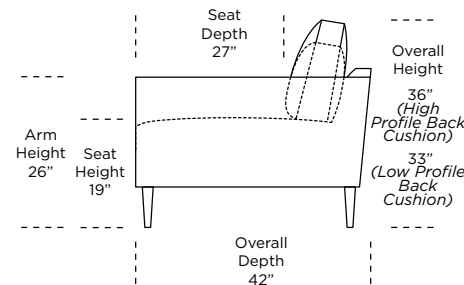

PERSONALIZE WITH AMERICAN LEATHER® SOFT CURVE ARM - GRAND

Standard Features:

- Advanced unidirectional suspension system
- Loose back and seat cushions
- Single-needle top-stitch
- Lifetime warranty on frame and suspension
- Quick-ship delivery

Options:

- Premium high-density, high-resiliency foam seat cushions encased in down
- Premium high-density, high-resiliency foam seat cushions
- Metal legs available in Antique Brass, Burnished Bronze or Polished Nickel finish
- Solid wood legs available in Natural Walnut or Gray Ash
- Contrasting seat and back cushions (two-tone) available
- Low profile back cushions available (overall height 33")
- High profile back cushions available (overall height 36")

Please use actual leather, fabric, Crypton®, Sunbrella® and Ultrasuede® swatches when specifying furniture as the colors shown may vary due to the printing process.