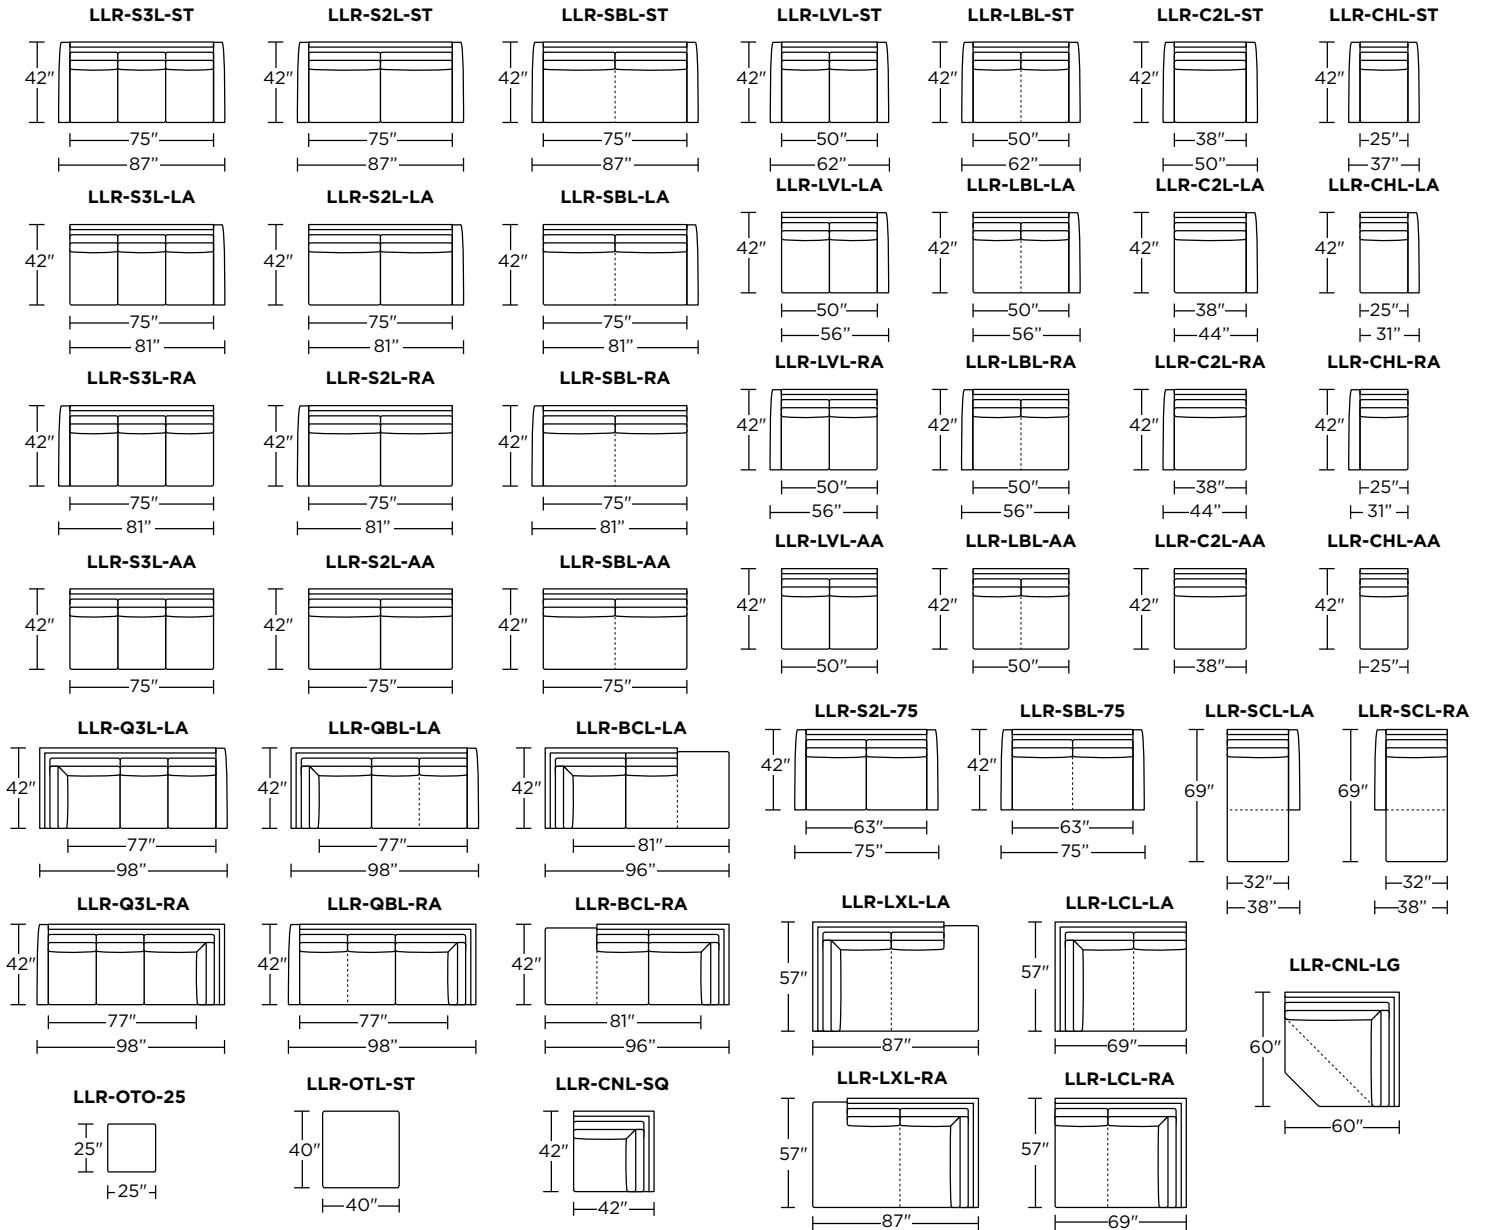

42" Overall Depth

Note: Dotted line indicates seam on leather, Ultrasuede® and up the roll fabrics. Seams are eliminated with railroaded fabrics.

Scale: 1/8 inch = 1 foot
All dimensions are approximate and subject to change.

V10.27.20