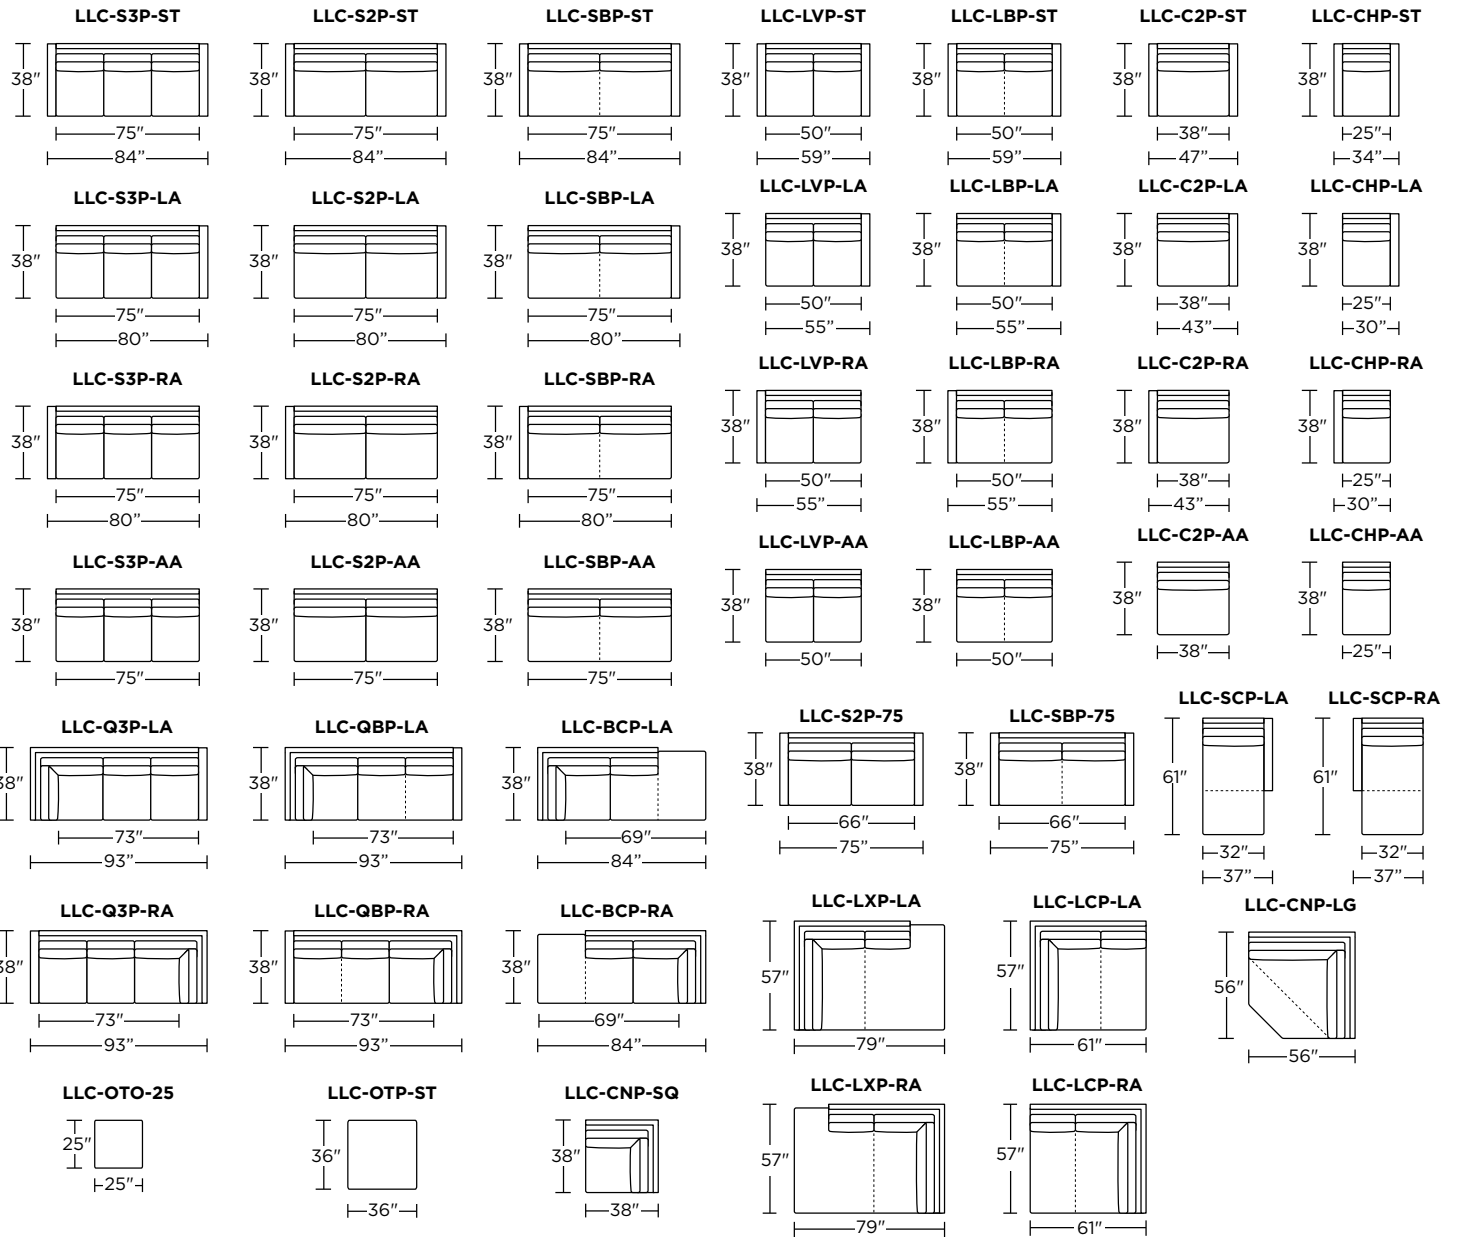

38" Overall Depth

Note: Dotted line indicates seam on leather, Ultrasuede® and up the roll fabrics. Seams are eliminated with railroaded fabrics.