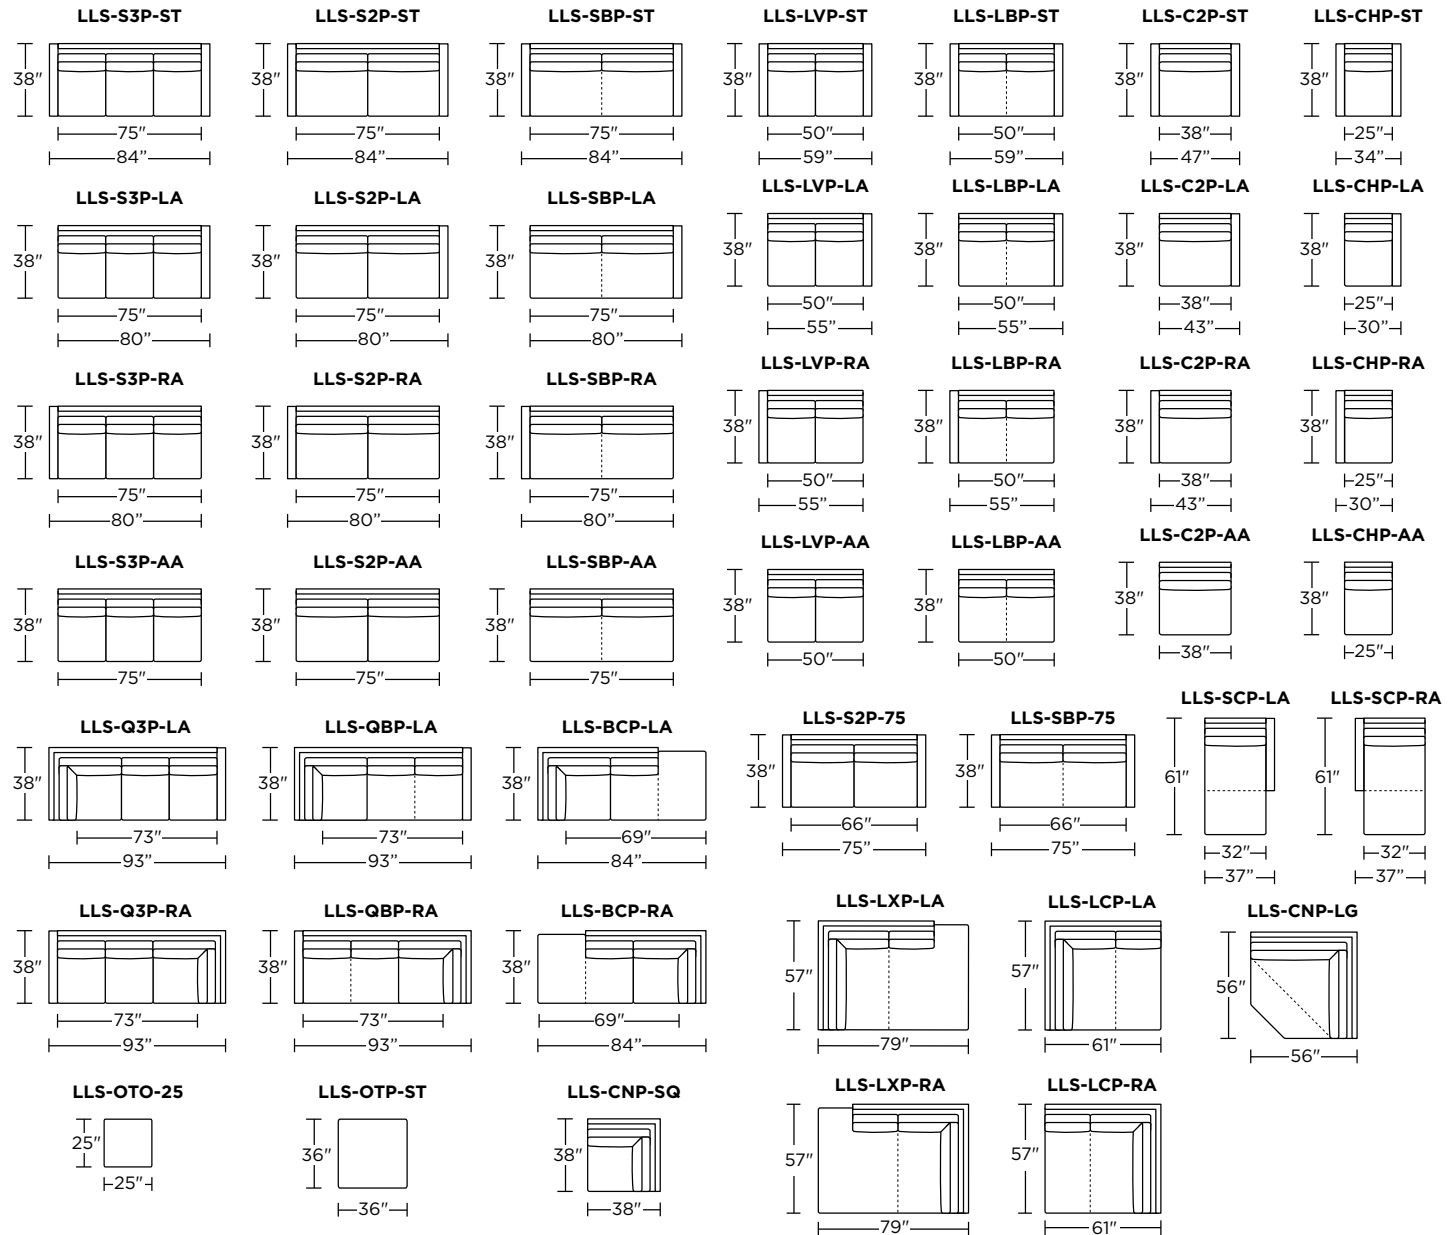

38" Overall Depth

Note: Dotted line indicates seam on leather, Ultrasuede® and up the roll fabrics. Seams are eliminated with railroaded fabrics.