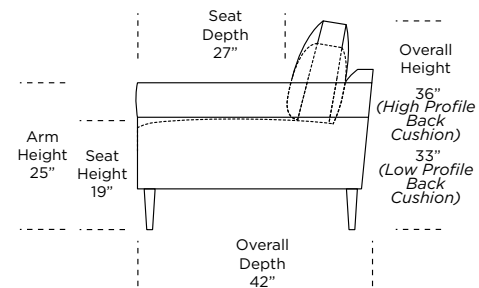

PERSONALIZE WITH AMERICAN LEATHER® ROLLED ARM - GRAND

Standard Features:

- Advanced unidirectional suspension system
- Loose back and seat cushions
- Single-needle top-stitch
- Lifetime warranty on frame and suspension
- Quick-ship delivery

Options:

- Premium high-density, high-resiliency foam seat cushions encased in down
- Premium high-density, high-resiliency foam seat cushions
- Metal legs available in Antique Brass, Burnished Bronze or Polished Nickel finish
- Solid wood legs available in Natural Walnut or Gray Ash
- Contrasting seat and back cushions (two-tone) available
- Low profile back cushions available (overall height 33")
- High profile back cushions available (overall height 36")

Please use actual leather, fabric, Crypton®, Sunbrella® and Ultrasuede® swatches when specifying furniture as the colors shown may vary due to the printing process.