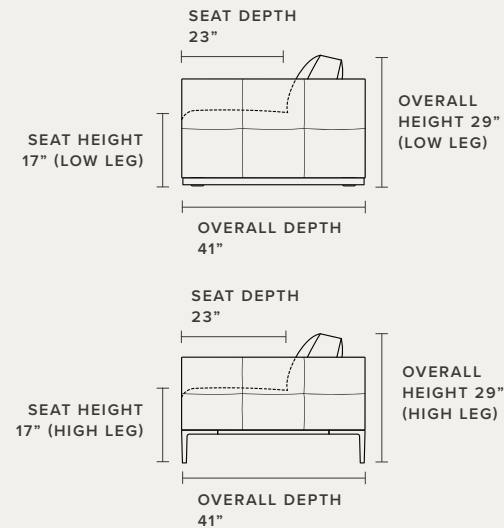

METROPOLIS

EXPERIENCE LUXURY REDEFINED

FEATURES & OPTIONS

- Four unique styles
- Identical metal base detail on high leg options
- Identical plinth base detail on low leg options
- Consistent “sit” across all 4 styles
- Advanced unidirectional suspension system
- Premium high-density, high-resiliency foam seat cushions
- Loose back and seat cushions
- Limited lifetime warranty on frame and suspension
- Manhattan offers contrast micro-welt with any cover at no charge
- Decorative stitch options for Copenhagen and London styles only

DECORATIVE STITCH OPTIONS

AVAILABLE IN 10+ COLORS FOR COPENHAGEN AND LONDON STYLES ONLY

POPULAR CONFIGURATIONS