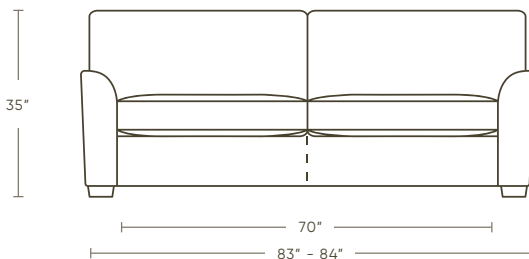

OVERALL HEIGHT
34" - 35"

OVERALL DEPTH
38"

Scan to view
all classics
collection

EXPERIENCE TIMELESS DETAILS

Relax in timeless luxury with our expertly crafted Classics Collection. Fully customizable and available as either a sofa, love seat, or sectional, these pieces offer clean lines, subtle details, and silhouettes that will never go out of style.

CARSON

Height 34" | Depth 38"
Seat Height 20" | Seat Depth 21"
Width Varies by Configuration

KADEN

Height 35" | Depth 38"
Seat Height 20" | Seat Depth 21"
Width Varies by Configuration

LISBEN

Height 34" | Depth 38"
Seat Height 20" | Seat Depth 21"
Width Varies by Configuration

SAVOY

Height 35" | Depth 38"
Seat Height 20" | Seat Depth 21"
Width Varies by Configuration

ADDITIONAL STYLES

SO2

SO3

MODERN LIFE WELL FURNISHED

Built on a rich culture of innovative craftsmanship, American Leather brings you impeccably-constructed, customizable modern pieces made in America. From the revolutionary Comfort Air™ to the world-renowned Comfort Sleeper®, American Leather is built for the people by the people.