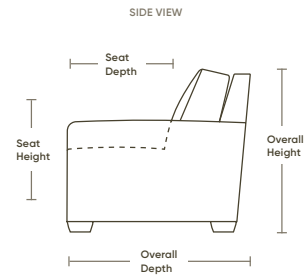

handcrafted finishes

DUNE

OILED ASH

MINK

EBONY

SPECS

SEAT DEPTH
21"

SEAT HEIGHT
20"

OVERALL HEIGHT
34" - 35"

OVERALL DEPTH
38"

Scan to view
all classics
collection

EXPERIENCE TIMELESS DETAILS

Relax in timeless luxury with our expertly crafted Classics Collection. Fully customizable and available as either a sofa, love seat, or sectional, these pieces offer clean lines, subtle details, and silhouettes that will never go out of style.

CARSON

Height 34" | Depth 38"
Seat Height 20" | Seat Depth 21"
Width Varies by Configuration

KADEN

Height 35" | Depth 38"
Seat Height 20" | Seat Depth 21"
Width Varies by Configuration

LISBEN

Height 34" | Depth 38"
Seat Height 20" | Seat Depth 21"
Width Varies by Configuration

SAVOY

Height 35" | Depth 38"
Seat Height 20" | Seat Depth 21"
Width Varies by Configuration

ADDITIONAL STYLES

SO2

SO3

MODERN LIFE WELL FURNISHED

Built on a rich culture of innovative craftsmanship, American Leather brings you impeccably-constructed, customizable modern pieces made in America. From the revolutionary Comfort Air™ to the world-renowned Comfort Sleeper®, American Leather is built for the people by the people.