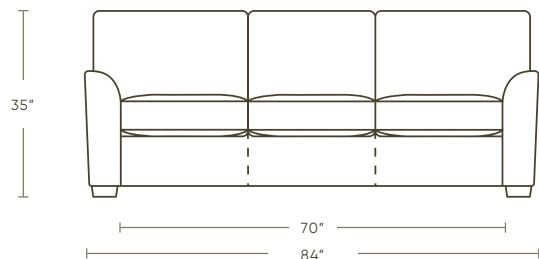

OVERALL HEIGHT
34" - 35"

OVERALL DEPTH
38"

Scan to view
all classics
collection

EXPERIENCE TIMELESS DETAILS

Relax in timeless luxury with our expertly crafted Classics Collection. Fully customizable and available as either a sofa, love seat, or sectional, these pieces offer clean lines, subtle details, and silhouettes that will never go out of style.

CARSON

Height 34" | Depth 38"
Seat Height 20" | Seat Depth 21"
Width Varies by Configuration

KADEN

Height 35" | Depth 38"
Seat Height 20" | Seat Depth 21"
Width Varies by Configuration

LISBEN

Height 34" | Depth 38"
Seat Height 20" | Seat Depth 21"
Width Varies by Configuration

SAVOY

Height 35" | Depth 38"
Seat Height 20" | Seat Depth 21"
Width Varies by Configuration

ADDITIONAL STYLES

SO2

SO3

MODERN LIFE WELL FURNISHED

Built on a rich culture of innovative craftsmanship, American Leather brings you impeccably-constructed, customizable modern pieces made in America. From the revolutionary Comfort Air™ to the world-renowned Comfort Sleeper®, American Leather is built for the people by the people.