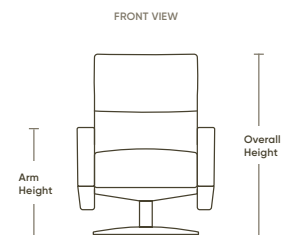

handcrafted finishes

FOUR STAR BASE | POLISHED ALUMINUM

TULIP BASE | BRUSHED STAINLESS STEEL

DISC BASE | NATURAL WALNUT

FIXED LEGS | POLISHED NICKEL

FIXED LEGS | NATURAL WALNUT

SPECS

SEAT DEPTH
20" - 22"

SEAT HEIGHT
19"

ARM HEIGHT
23" - 25"

OVERALL HEIGHT
38" - 39"

**OVERALL DEPTH
CLOSED**
34"

**OVERALL DEPTH
OPEN**
49" - 50"

**OTTOMAN
HEIGHT**
16"

DEPTH
17"

WIDTH
20"

CARTER

Height 39" | Width 34"
Depth 34" | Seat Depth 20"

HARLOWE

Height 39" | Width 36"
Depth 34" | Seat Depth 22"

LENOX

Height 38" | Width 31"
Depth 34" | Seat Depth 22"

LUCA

Height 38" | Width 27"
Depth 34" | Seat Depth 20"

REMI

Height 39" | Width 30"
Depth 34" | Seat Depth 22"

STERLING

Height 39" | Width 29"
Depth 34" | Seat Depth 22"

ADDITIONAL STYLES

LOVE SEAT

SOFA

MODERN LIFE WELL FURNISHED