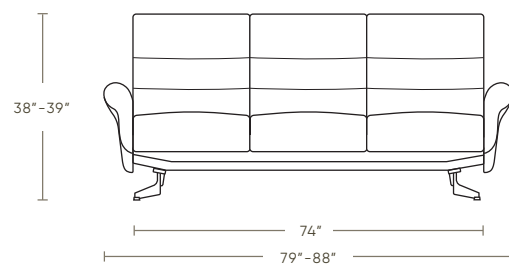

Scan to view
manual

Scan to view
all recliners

SIMPLE AND EFFORTLESS

The compact Comfort Relax seamlessly combines a club-chair silhouette and effortless reclining motion, creating an inviting and comforting ambiance. Indulge in the profound relaxation offered by its deeper seat angle, and let your senses be swept away by an extraordinary level of comfort.

CARTER

Height 39" | Width 34"
Depth 34" | Seat Depth 20"

HARLOWE

Height 39" | Width 36"
Depth 34" | Seat Depth 22"

LENOX

Height 38" | Width 31"
Depth 34" | Seat Depth 22"

LUCA

Height 38" | Width 27"
Depth 34" | Seat Depth 20"

REMI

Height 39" | Width 30"
Depth 34" | Seat Depth 22"

STERLING

Height 39" | Width 29"
Depth 34" | Seat Depth 22"

ADDITIONAL STYLES

LOVE SEAT

SOFA

MODERN LIFE WELL FURNISHED