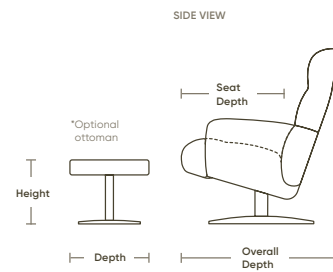

handcrafted finishes

FOUR STAR BASE | POLISHED ALUMINUM

TULIP BASE | BRUSHED STAINLESS STEEL

DISC BASE | NATURAL WALNUT

FIXED LEGS | POLISHED NICKEL

FIXED LEGS | NATURAL WALNUT

SPECS

SEAT DEPTH
20" - 22"

SEAT HEIGHT
19"

ARM HEIGHT
23" - 25"

OVERALL HEIGHT
38" - 39"

**OVERALL DEPTH
CLOSED**
34"

**OVERALL DEPTH
OPEN**
49" - 50"

**OTTOMAN
HEIGHT**
16"

DEPTH
17"

WIDTH
20"

CARTER

Height 39" | Width 34"
Depth 34" | Seat Depth 20"

HARLOWE

Height 39" | Width 36"
Depth 34" | Seat Depth 22"

LENOX

Height 38" | Width 31"
Depth 34" | Seat Depth 22"

LUCA

Height 38" | Width 27"
Depth 34" | Seat Depth 20"

REMI

Height 39" | Width 30"
Depth 34" | Seat Depth 22"

STERLING

Height 39" | Width 29"
Depth 34" | Seat Depth 22"

ADDITIONAL STYLES

LOVE SEAT

SOFA

MODERN LIFE WELL FURNISHED