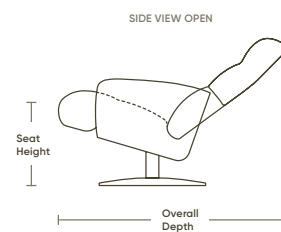

handcrafted finishes

FOUR STAR BASE | POLISHED ALUMINUM

TULIP BASE | BRUSHED STAINLESS STEEL

DISC BASE | NATURAL WALNUT

FIXED LEGS | POLISHED NICKEL

FIXED LEGS | NATURAL WALNUT

SPECS

SEAT DEPTH
20" - 22"

SEAT HEIGHT
19"

ARM HEIGHT
23" - 25"

OVERALL HEIGHT
38" - 39"

**OVERALL DEPTH
CLOSED**
34"

**OVERALL DEPTH
OPEN**
49" - 50"

**OTTOMAN
HEIGHT**
16"

DEPTH
17"

WIDTH
20"

Scan to view
manual

Scan to view
all recliners

SIMPLE AND EFFORTLESS

The compact Comfort Relax seamlessly combines a club-chair silhouette and effortless reclining motion, creating an inviting and comforting ambiance. Indulge in the profound relaxation offered by its deeper seat angle, and let your senses be swept away by an extraordinary level of comfort.

CARTER

Height 39" | Width 34"
Depth 34" | Seat Depth 20"

HARLOWE

Height 39" | Width 36"
Depth 34" | Seat Depth 22"

LENOX

Height 38" | Width 31"
Depth 34" | Seat Depth 22"

LUCA

Height 38" | Width 27"
Depth 34" | Seat Depth 20"