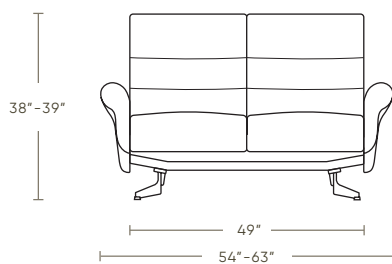

SEAT HEIGHT
19"

ARM HEIGHT
23" - 25"

OVERALL HEIGHT
38" - 39"

**OVERALL DEPTH
CLOSED**
34"

**OVERALL DEPTH
OPEN**
49" - 50"

**OTTOMAN
HEIGHT**
16"

DEPTH
17"

WIDTH
20"

CARTER

Height 39" | Width 34"
Depth 34" | Seat Depth 20"

HARLOWE

Height 39" | Width 36"
Depth 34" | Seat Depth 22"

LENOX

Height 38" | Width 31"
Depth 34" | Seat Depth 22"

LUCA

Height 38" | Width 27"
Depth 34" | Seat Depth 20"

REMI

Height 39" | Width 30"
Depth 34" | Seat Depth 22"

STERLING

Height 39" | Width 29"
Depth 34" | Seat Depth 22"

ADDITIONAL STYLES

LOVE SEAT

SOFA

MODERN LIFE WELL FURNISHED