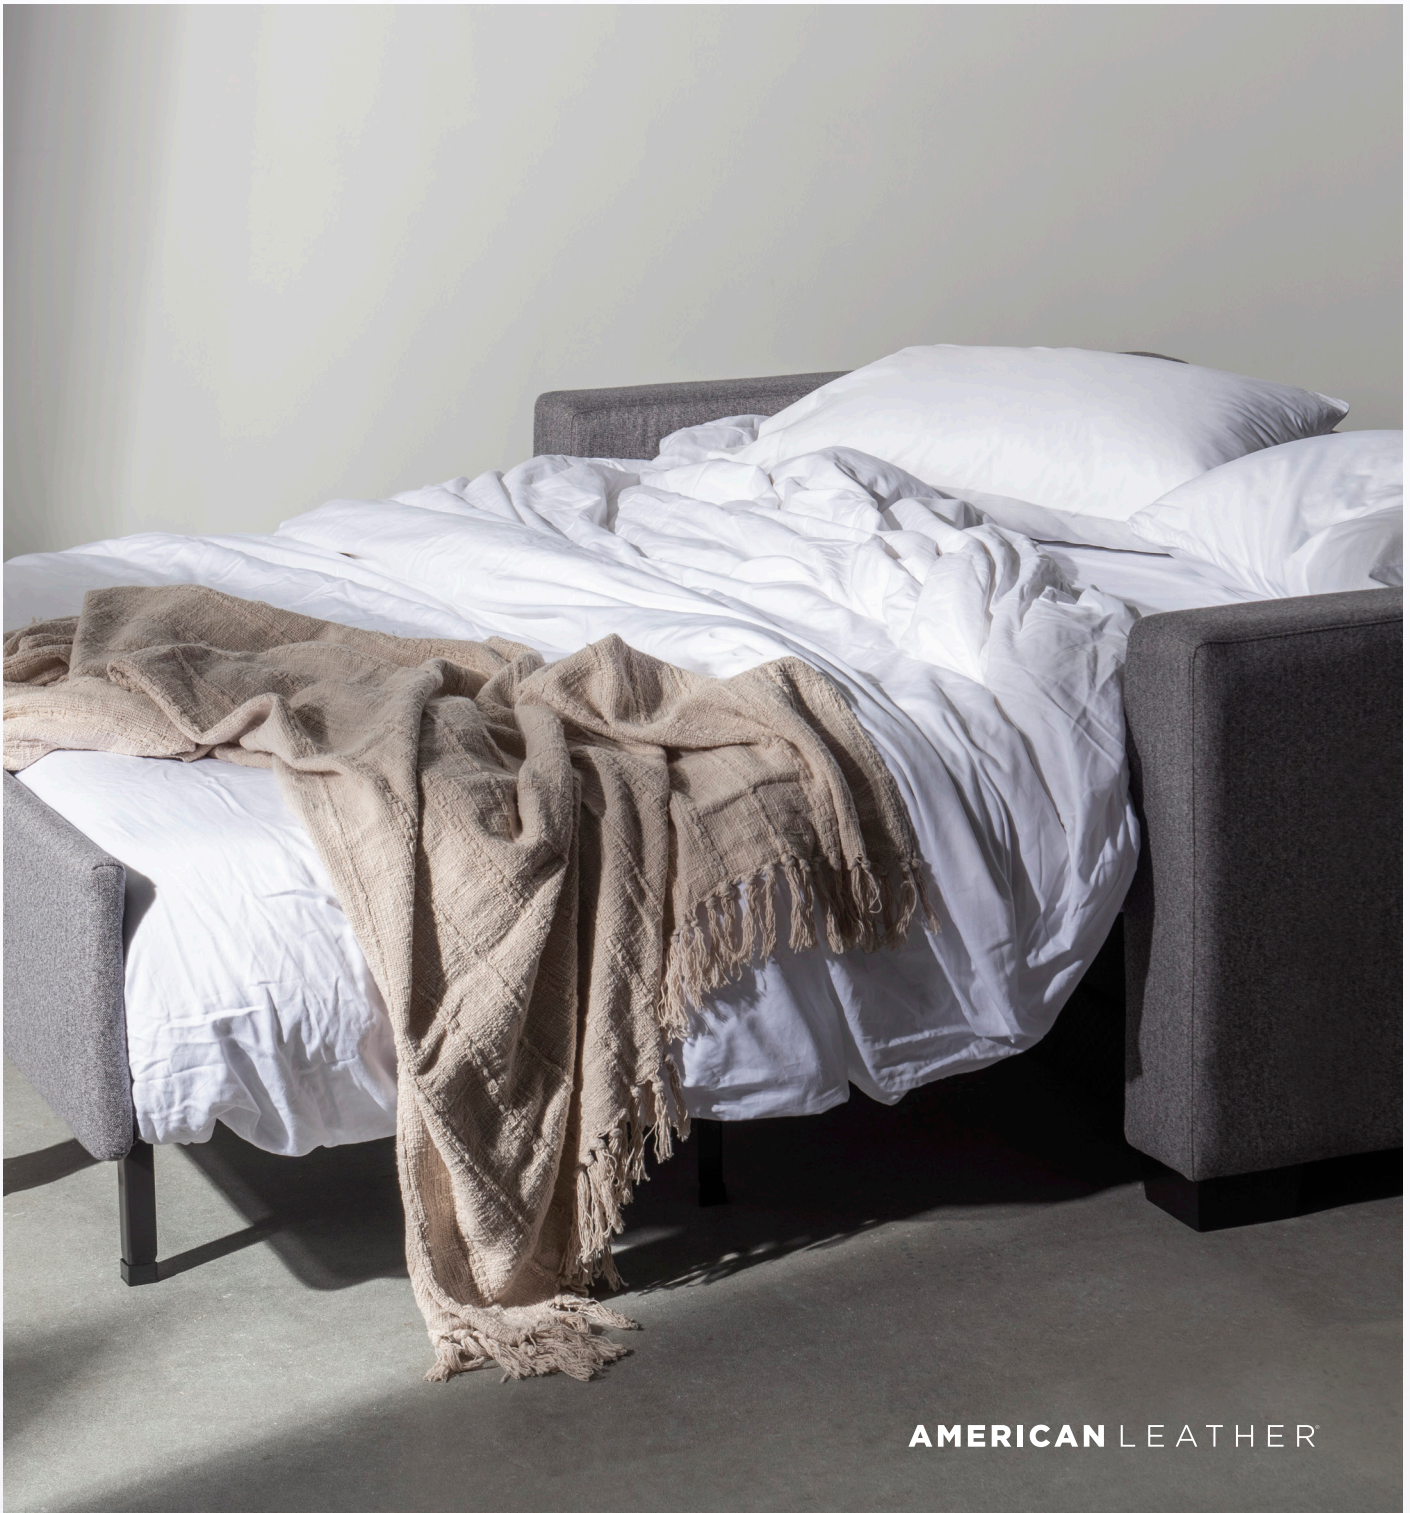

A

SILVER SLEEPER

style and function simplified

AMERICAN LEATHER®

SILVER SLEEPER

features and options

- Available in 3 styles and 4 sizes: queen plus, queen, full, twin
- Loose back cushions
- 4-inch mattress offered in premium high-density, high-resiliency foam or plush, high-density foam with a cooling gel topper
- Fall-away back becomes mattress section
- Zero wall clearance
- Single needle top-stitch
- Limited lifetime warranty on frame; 5-year warranty on mechanism

SEAT HEIGHT

20"

ARM HEIGHT

24" - 26"

OVERALL HEIGHT

35"

OVERALL DEPTH

40"

SLEEPING AREA

QUEEN QP	66"
QUEEN	60"
FULL	54"
TWIN	39"

Scan to view
assembly and
disassembly

Scan to view
all silver
sleepers styles

STYLE AND FUNCTION SIMPLIFIED

Like the luxurious Comfort Sleeper collection that shares its name, the Comfort Sleeper Silver utilizes the patented Tiffany 24/7 Sleep System™ for a good night's sleep with no bars or springs. With a simplified, space-saving design and an approachable assortment of options, the Comfort Sleeper Silver delivers quality sleep made simple.

Height 35" | Depth 40" | Seat Depth 22"
Width Queen Plus 81" | Queen 75" | Full 69" | Twin 54"

OVERVIEW ANGLES

MODERN LIFE WELL FURNISHED

Built on a rich culture of innovative craftsmanship, American Leather brings you impeccably-constructed, customizable, modern pieces made in America. From revolutionary Comfort Air™ to the world-reowned Comfort Sleeper®, American Leather is built for the people by the people.