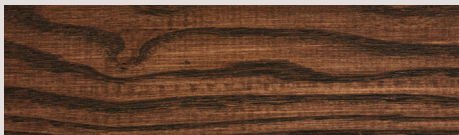

A

SILVER SLEEPER

style and function simplified

AMERICAN LEATHER®

SILVER SLEEPER

features and options

- Available in 3 styles and 4 sizes: queen plus, queen, full, twin
- Loose back cushions
- 4-inch mattress offered in premium high-density, high-resiliency foam or plush, high-density foam with a cooling gel topper
- Fall-away back becomes mattress section
- Zero wall clearance
- Single needle top-stitch
- Limited lifetime warranty on frame; 5-year warranty on mechanism

handcrafted finishes

DUNE

OILED ASH

MINK

EBONY

CONFIGURATIONS

SEAT DEPTH

22"