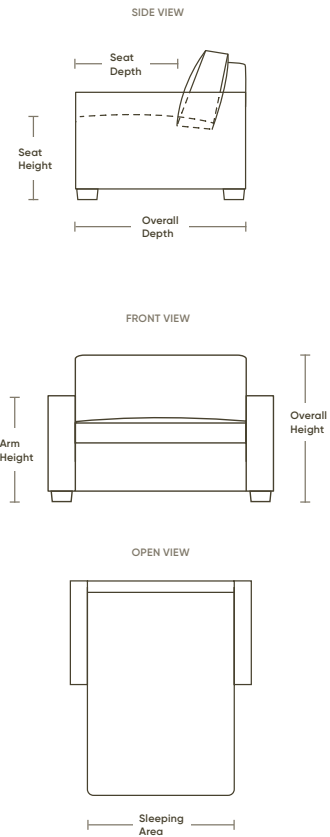

handcrafted finishes

DUNE

OILED ASH

MINK

EBONY

CONFIGURATIONS

SEAT DEPTH

22"

SEAT HEIGHT

20"

ARM HEIGHT

24" - 26"

OVERALL HEIGHT

35"

OVERALL DEPTH

40"

PAIGE

Height 35" | Depth 40" | Seat Depth 22"
Width Queen Plus 81" | Queen 75" | Full 69" | Twin 54"

PALMER

Height 35" | Depth 40" | Seat Depth 22"
Width Queen Plus 76" | Queen 70" | Full 64" | Twin 49"

PORTER

Height 35" | Depth 40" | Seat Depth 22"
Width Queen Plus 81" | Queen 75" | Full 69" | Twin 54"

OVERVIEW ANGLES

MODERN LIFE WELL FURNISHED

Built on a rich culture of innovative craftsmanship, American Leather brings you impeccably-constructed, customizable, modern pieces made in America. From revolutionary Comfort Air™ to the world-reowned Comfort Sleeper®, American Leather is built for the people by the people.