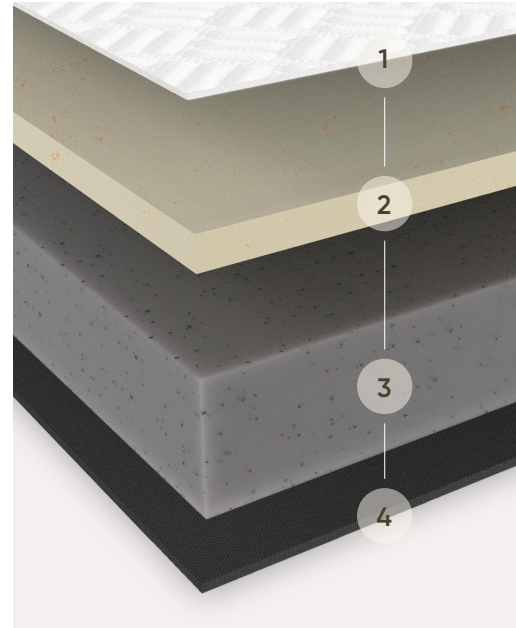

Experience the remarkable evolution of the V9 Mattress options and all their features.

AMERICAN LEATHER®

AMERICANLEATHER.COM

SHOP ALL
SLEEPERS

MATTRESS OPTIONS

comfort sleeper

HiPERFORM FOAM

Debuting a re-imagined foam with an infusion of carbon fiber and Crypton cover that enhances the capabilities at its core. As a result, the unparalleled innovation of the foam effortlessly balances lightweight composition with unmatched strength, providing you with unwavering support like never before.

TEMPUR-PEDIC®

Experience the epitome of personalized comfort as the mattress seamlessly conforms to the contours of your body, effortlessly vanishing any discomfort caused by pressure points.

1 Performance Quilted Cover

10X STRONGER THAN STEEL

Carbon fiber is known for its unrivaled strength. When joined to foam, it retains the gentle pliability while infusing the high-performance support and flexibility.

CELL SURFACE INFUSION

Each cell in the foam is layered with an infusion of carbon fiber that strengthens structural integrity from its very core.

PERFORMS LIKE HIGH-DENSITY

The ultralight foam performs identical to a denser style without the burden of additional bulk while offering uncompromising support in deep compression zones.