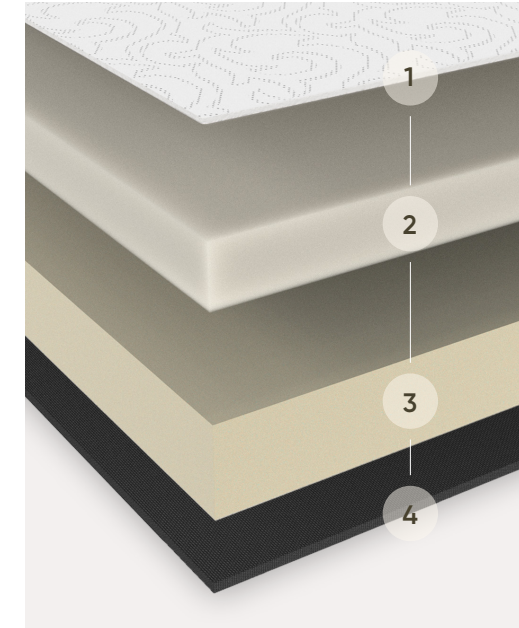

Experience the remarkable evolution of the V9 Mattress options and all their features.

AMERICAN LEATHER®

AMERICANLEATHER.COM

SHOP ALL
SLEEPERS

MATTRESS OPTIONS

comfort sleeper

HiPERFORM FOAM

Debuting a re-imagined foam with an infusion of carbon fiber and Crypton cover that enhances the capabilities at its core. As a result, the unparalleled innovation of the foam effortlessly balances lightweight composition with unmatched strength, providing you with unwavering support like never before.

TEMPUR-PEDIC®

Experience the epitome of personalized comfort as the mattress seamlessly conforms to the contours of your body, effortlessly vanishing any discomfort caused by pressure points.

1 Performance Quilted Cover