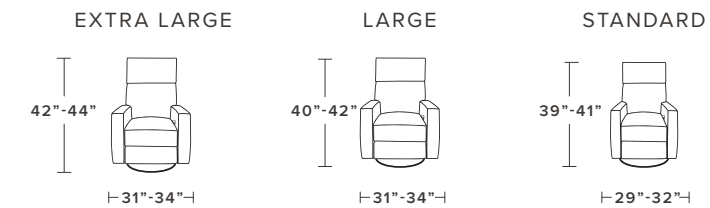

SIZE OPTIONS