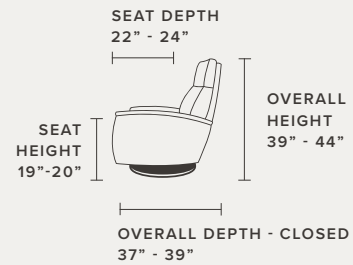

COMFORT RECLINER

EXPERIENCE FIRST-CLASS COMFORT

FEATURES & OPTIONS

- 10 style options
- Three sizes for the perfect fit: Standard, Large, and Extra Large
- Manual articulating headrest for cradled comfort
- Limited lifetime warranty on the frame, 10-year warranty on the mechanism, and 3-year warranty on the motor
- Independent back and footrest for unlimited relaxation
- Manual or power options available
- Choose from hundreds of fabrics and leathers