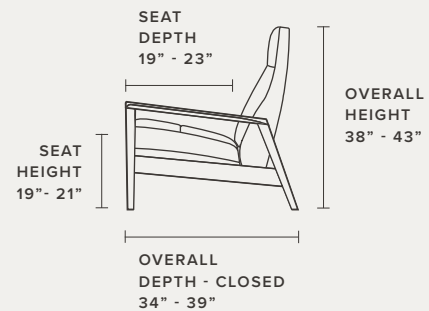

MULTIPLE LEG FINISHES

WOOD

DUNE OILED ASH NATURAL WALNUT MINK EBONY

METAL

POLISHED NICKEL ANTIQUE BRASS BURNISHED BRONZE

SIZE OPTIONS

EXTRA TALL

Recommended height: 6'+

ASTON

ST Height 39" | Width 29" | Depth 37"
XT Height 42" | Width 29" | Depth 37"

BLAKE

ST Height 38" | Width 28" | Depth 36"
XT Height 41" | Width 28" | Depth 36"

BURKE

ST Height 38" | Width 31" | Depth 35"
XT Height 41" | Width 31" | Depth 35"

ISLA

ST Height 38" | Width 28" | Depth 34"
XT Height 41" | Width 28" | Depth 34"

LEIA

ST Height 39" | Width 32" | Depth 37"

NEESON

ST Height 41" | Width 32" | Depth 39"

NICO

ST Height 38" | Width 30" | Depth 34"
XT Height 41" | Width 30" | Depth 34"

VIDA

ST Height 38" | Width 32" | Depth 34"
XT Height 41" | Width 32" | Depth 34"