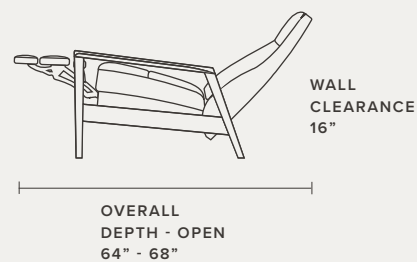

MULTIPLE LEG FINISHES

WOOD

DUNE OILED ASH NATURAL WALNUT MINK EBONY

METAL

POLISHED NICKEL ANTIQUE BRASS BURNISHED BRONZE

SIZE OPTIONS

EXTRA TALL

Recommended height: 6'+

ASTON

ST Height 39" | Width 29" | Depth 37"
XT Height 42" | Width 29" | Depth 37"

BLAKE

ST Height 38" | Width 28" | Depth 36"
XT Height 41" | Width 28" | Depth 36"

BURKE

ST Height 38" | Width 31" | Depth 35"
XT Height 41" | Width 31" | Depth 35"

ISLA

ST Height 38" | Width 28" | Depth 34"
XT Height 41" | Width 28" | Depth 34"

LEIA

ST Height 39" | Width 32" | Depth 37"

NEESON

ST Height 41" | Width 32" | Depth 39"

NICO

ST Height 38" | Width 30" | Depth 34"
XT Height 41" | Width 30" | Depth 34"

QUINTON

ST Height 38" | Width 33" | Depth 34"
XT Height 41" | Width 33" | Depth 34"

ROMAN

ST Height 40" | Width 33" | Depth 35"
XT Height 43" | Width 33" | Depth 35"

SIMON

ST Height 38" | Width 28" | Depth 35"
XT Height 41" | Width 28" | Depth 35"