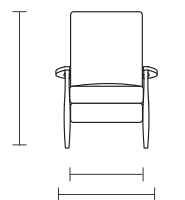

MULTIPLE LEG FINISHES

WOOD

DUNE OILED ASH NATURAL WALNUT MINK EBONY

METAL

POLISHED NICKEL ANTIQUE BRASS BURNISHED BRONZE

SIZE OPTIONS

EXTRA TALL

Recommended height: 6'+

ASTON

ST Height 39" | Width 29" | Depth 37"
XT Height 42" | Width 29" | Depth 37"

BLAKE

ST Height 38" | Width 28" | Depth 36"
XT Height 41" | Width 28" | Depth 36"

BURKE

ST Height 38" | Width 31" | Depth 35"
XT Height 41" | Width 31" | Depth 35"

ISLA

ST Height 38" | Width 28" | Depth 34"
XT Height 41" | Width 28" | Depth 34"

LEIA

ST Height 39" | Width 32" | Depth 37"

NEESON

ST Height 41" | Width 32" | Depth 39"

NICO

ST Height 38" | Width 30" | Depth 34"
XT Height 41" | Width 30" | Depth 34"