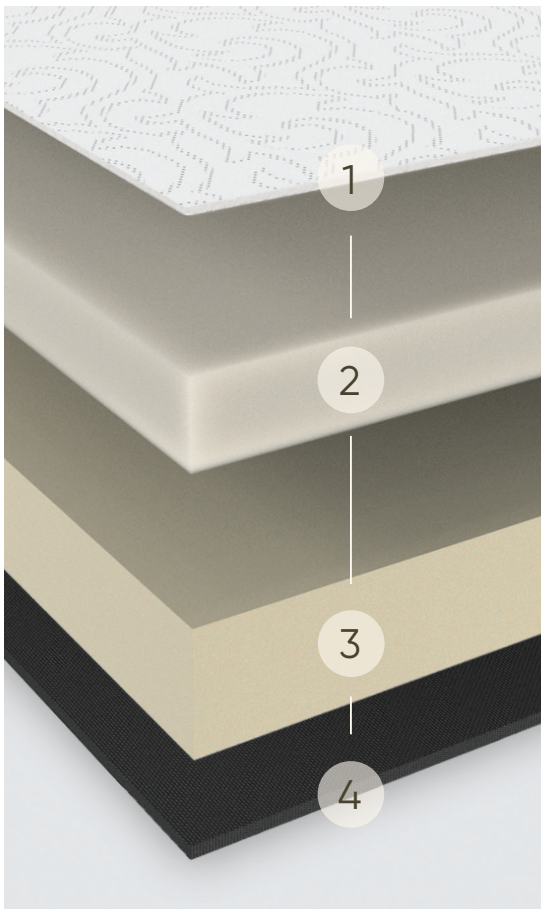

COPPER BEAD TECHNOLOGY

Both gel layers are enhanced with heat-reactive copper beads that draw warmth away from the body and guide it into its conductive matrix, to ensure a cooler experience.

COOLING COMFORT RELIEF

Embrace the benefits of space-cradling comfort that relieves the body of tension and leaves you refreshed and rejuvenated.

3

4 Base Platform

TEMPUR-PEDIC®

Experience the epitome of personalized comfort as the mattress seamlessly conforms to the contours of your body, effortlessly vanishing any discomfort caused by pressure points.