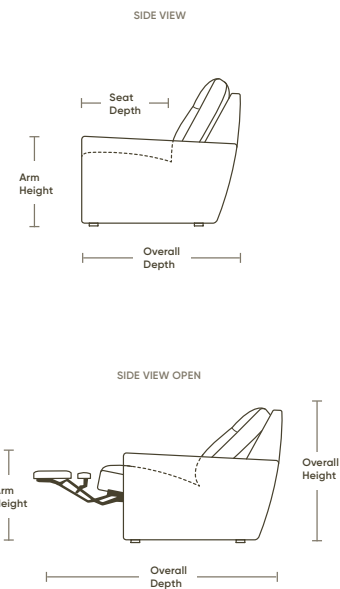

handcrafted finishes

DUNE

OILED ASH

MINK

EBONY

SPECS

SEAT DEPTH

24"

SEAT HEIGHT

20"

ARM HEIGHT

24"

OVERALL HEIGHT

40"

SEAT DEPTH OPEN

42"

OVERALL DEPTH

CLOSED

43"

OVERALL DEPTH

OPEN

67"

*Refer to individual product schematic for all configuration options.

Scan to
view manual

TELLURIDE

Height 40" | Depth 43" | Seat Depth 24"
Width varies by configuration

DECORATIVE STITCH OPTIONS

Available in 10+ colors

SINGLE NEEDLE

DOUBLE NEEDLE

BLANKET

CRISS CROSS