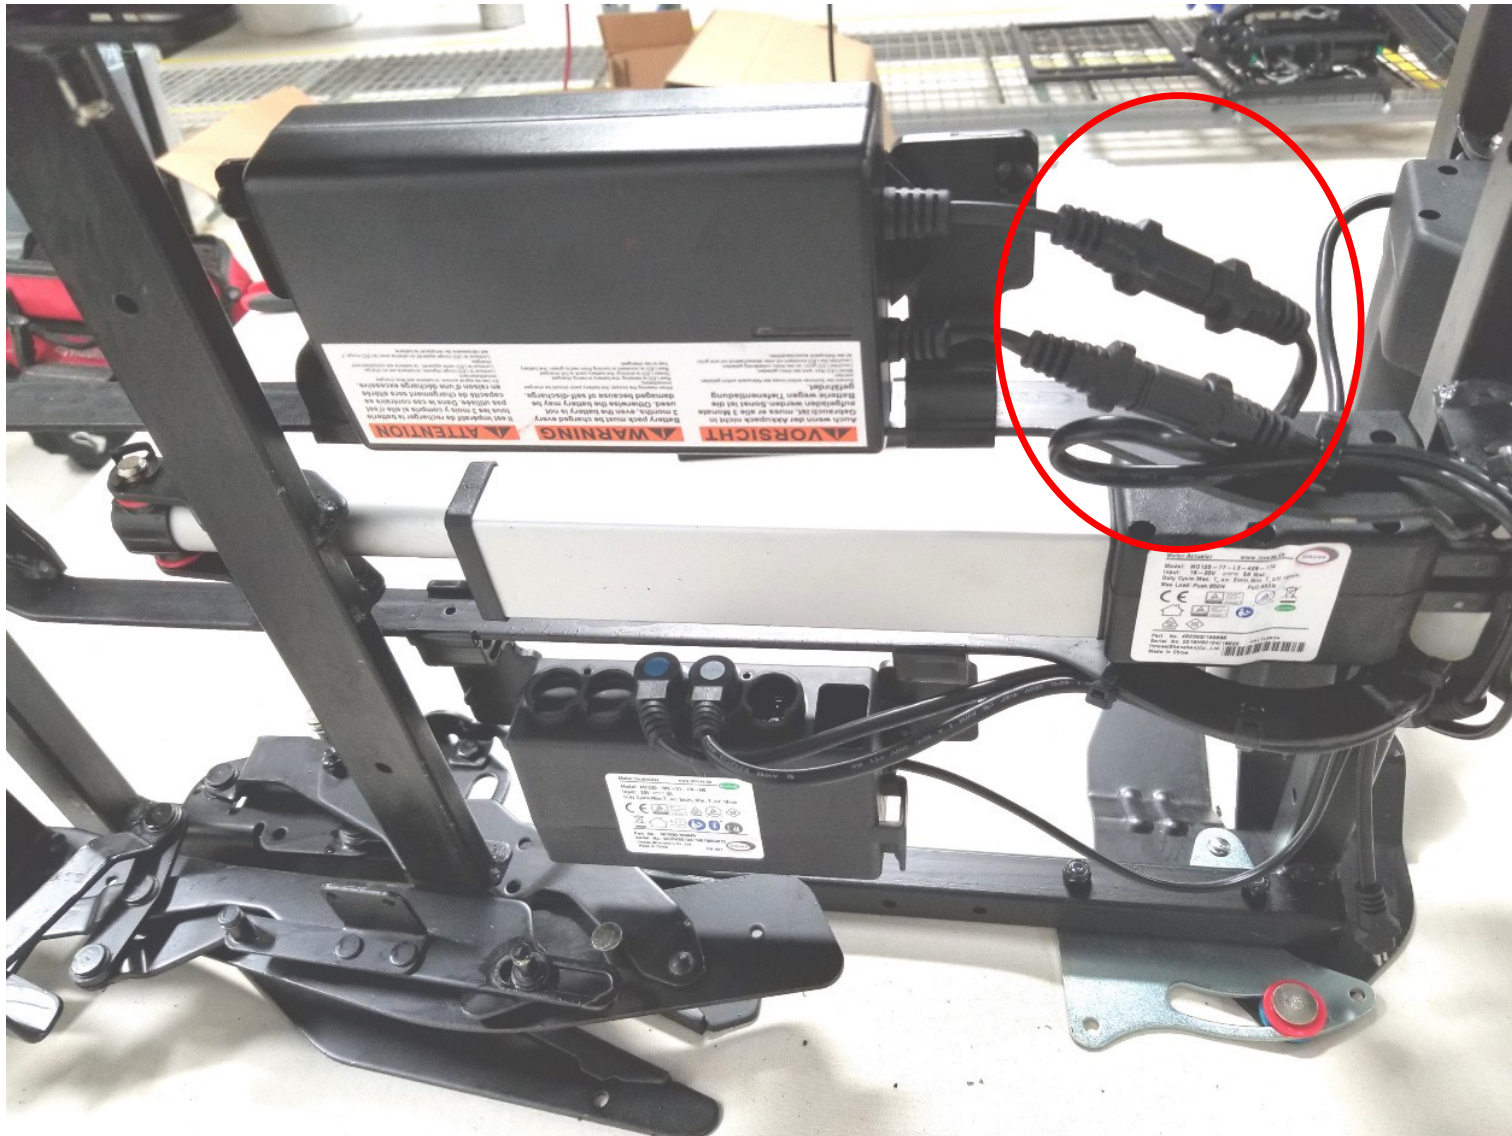

American Leather Comfort Recliner Battery Installation 2019

01/23/2019 P2

Orient Battery bottom with cords on the left. Install **RIGHT Bracket** on the right side and snap the fitting into the battery mounting holes as shown

LEFT and RIGHT Bracket mounted on Battery

Cut Zip Tie from Power Extension Cords as shown

Line up Guide Pin on Right Bracket with hole in Motor Guard Bar. Hook Top Groove onto Bar and swing Battery down to snap in place

Battery snapped into place and Power Extension Cords plugged into Battery- shown from bottom of mechanism