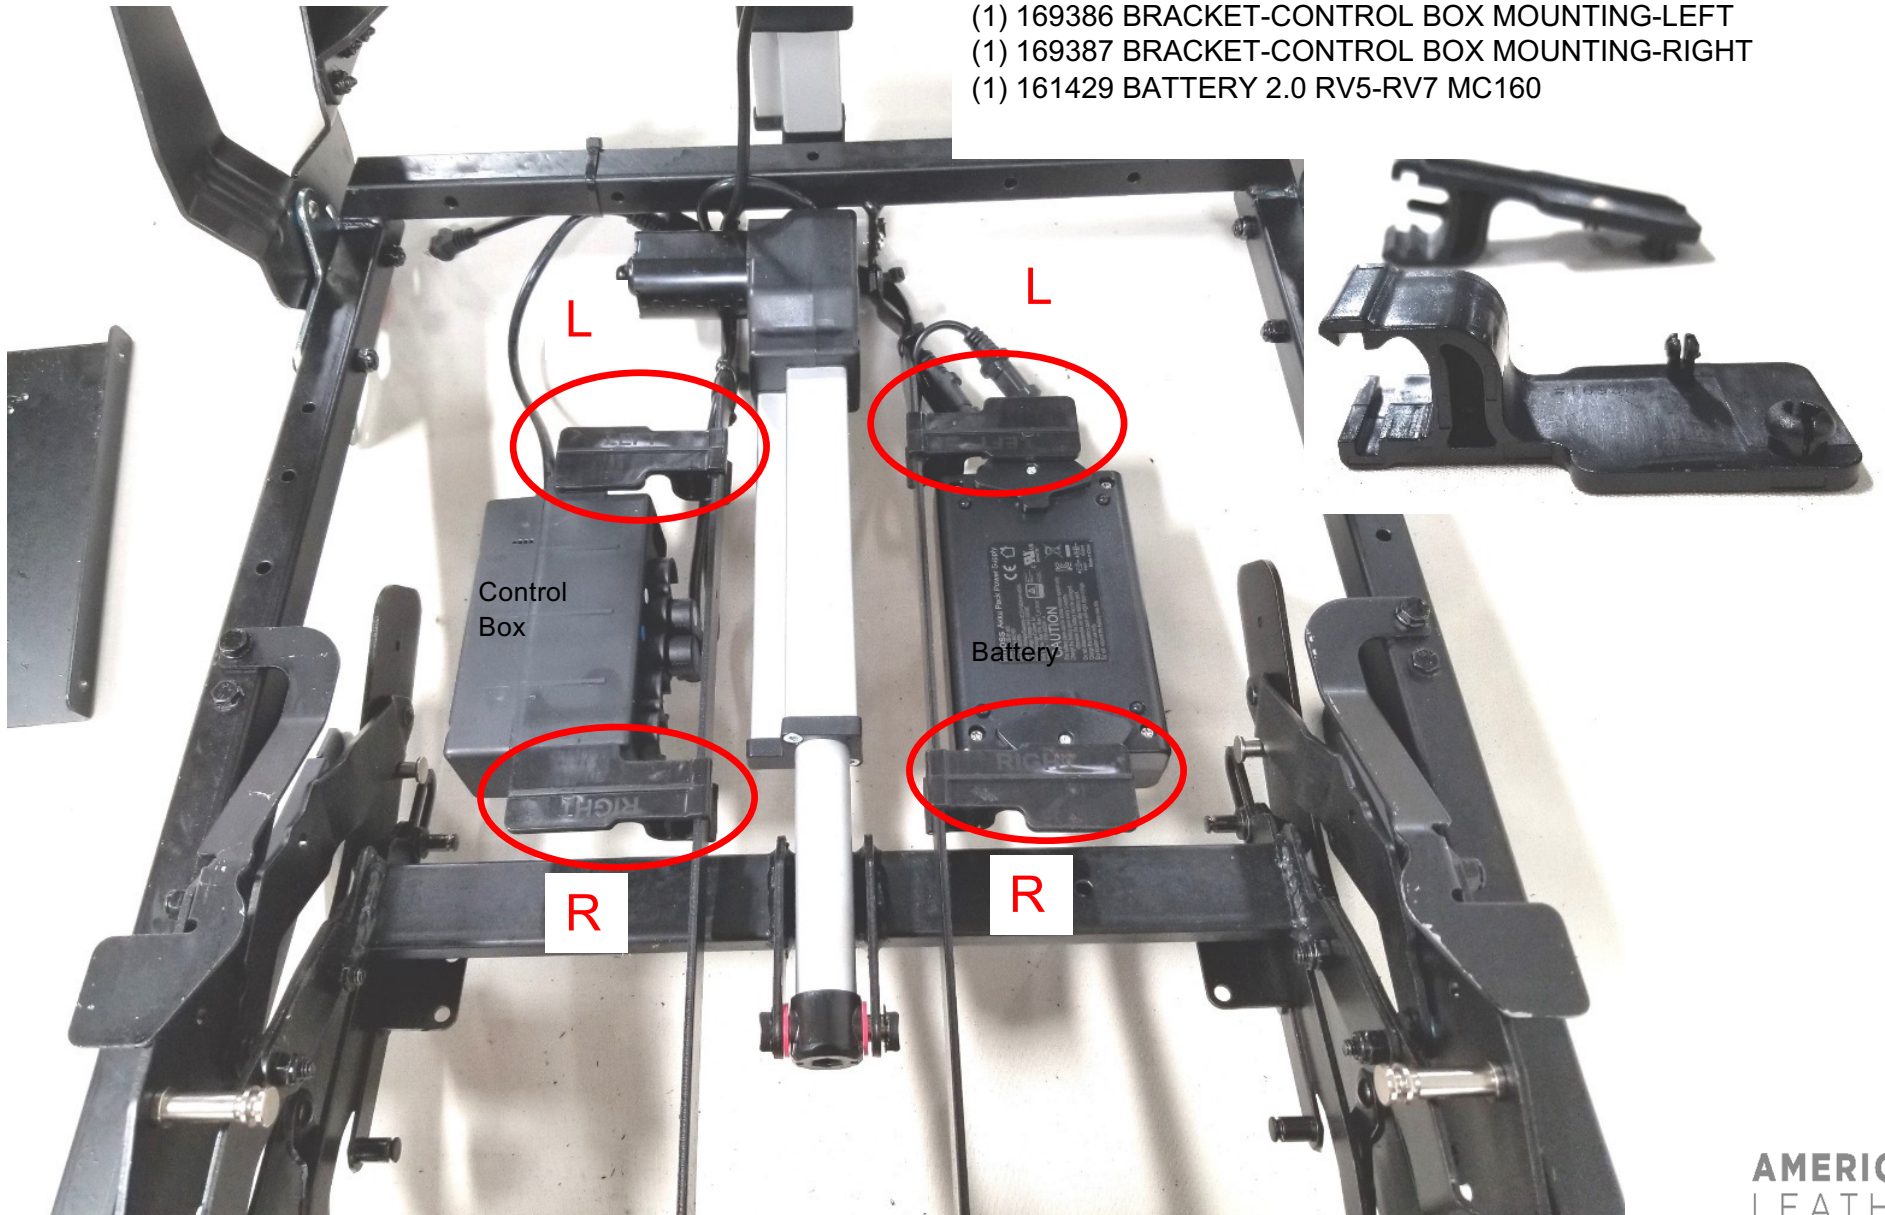

American Leather Comfort Recliner Battery Installation 2019

01/23/2019 P1

- BATTERY KIT: 173295 - BATTERY KIT-COMFORT RECLINER 2.0**
- (1) 169386 BRACKET-CONTROL BOX MOUNTING-LEFT
- (1) 169387 BRACKET-CONTROL BOX MOUNTING-RIGHT
- (1) 161429 BATTERY 2.0 RV5-RV7 MC160

American Leather Comfort Recliner Battery Installation 2019

01/23/2019 P2

Orient Battery bottom with cords on the left. Install **RIGHT Bracket** on the right side and snap the fitting into the battery mounting holes as shown

LEFT and RIGHT Bracket mounted on Battery

Cut Zip Tie from Power Extension Cords as shown

Line up Guide Pin on Right Bracket with hole in Motor Guard Bar. Hook Top Groove onto Bar and swing Battery down to snap in place

Battery snapped into place and Power Extension Cords plugged into Battery- shown from bottom of mechanism