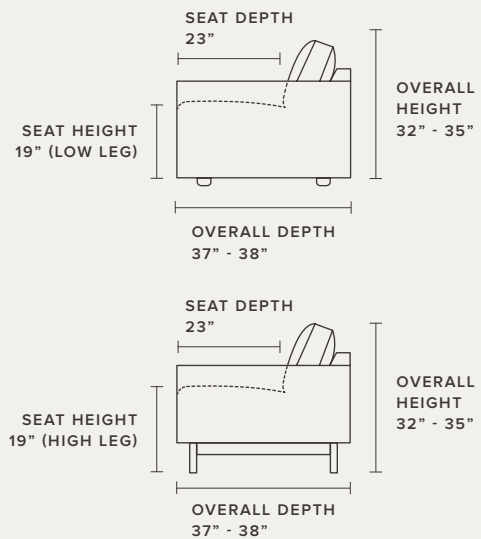

ELEMENTS

EXPERIENCE MODERN CUSTOMIZATION

FEATURES & OPTIONS

- One inviting seat, six cosmopolitan styles
- High-leg or low-leg option available without changing seat depth or seat height
- Back and seat cushion decorative detail options: Plain, Tufted, or Knife-Edge
- Loose back and seat cushions with foam or down insert options
- 2" taller back option available

HIGH LEG
Height 32"–34" | Depth 37" | Seat Depth 23"
Width Varies by Configuration

DORAN

LOW LEG
Height 33"–35" | Depth 38" | Seat Depth 23"
Width Varies by Configuration

HIGH LEG
Height 33"–35" | Depth 38" | Seat Depth 23"
Width Varies by Configuration

ESTERO

LOW LEG
Height 32"–34" | Depth 38" | Seat Depth 23"
Width Varies by Configuration

HIGH LEG
Height 32"–34" | Depth 38" | Seat Depth 23"
Width Varies by Configuration

LAWSON

LOW LEG
Height 32"–34" | Depth 38" | Seat Depth 23"
Width Varies by Configuration

HIGH LEG
Height 32"–34" | Depth 38" | Seat Depth 23"
Width Varies by Configuration

MONTARA

LOW LEG
Height 32"–34" | Depth 38" | Seat Depth 23"
Width Varies by Configuration

HIGH LEG
Height 32"–34" | Depth 38" | Seat Depth 23"
Width Varies by Configuration