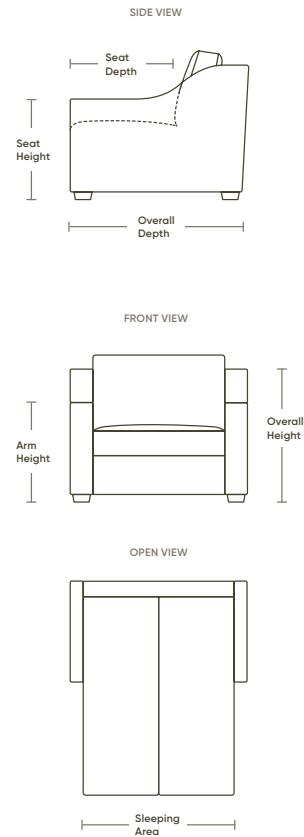

#### SEAT DEPTH

24"

#### ARM HEIGHT

23" - 26"

#### OVERALL HEIGHT

34"

ALORA

Height 34" | Depth 41" | Seat Depth 24"  
Width King 88" | Queen Plus 78"  
Queen 72" | Full 66" | Twin 50" | Cot 41"

BARIS

Height 34" | Depth 41" | Seat Depth 24"  
Width King 88" | Queen Plus 78"  
Queen 72" | Full 66" | Twin 50" | Cot 41"