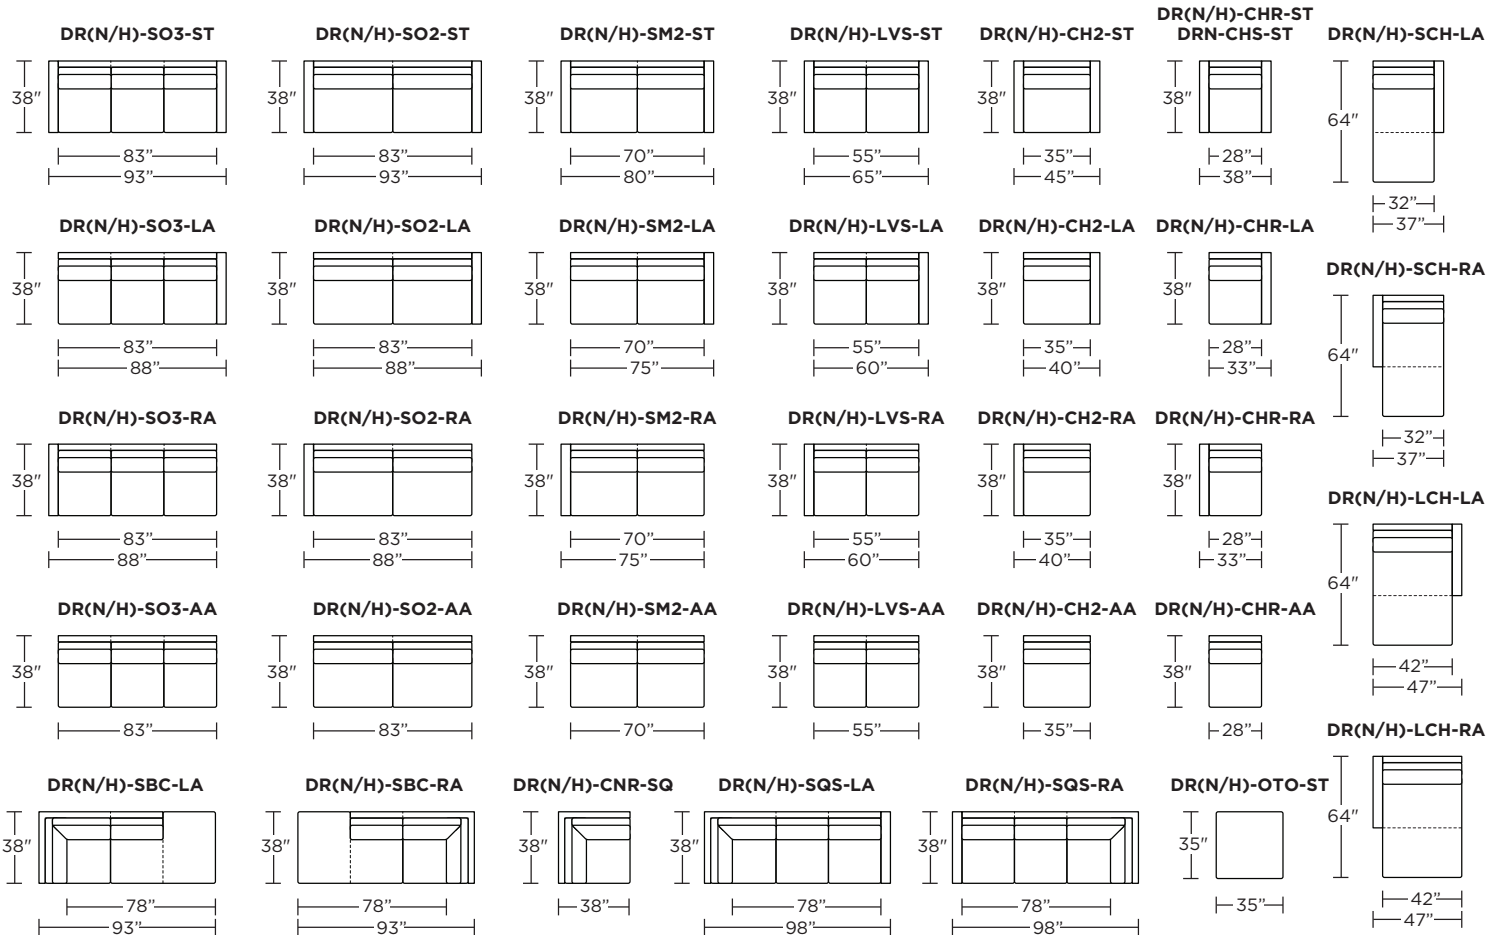

Note: Dotted line indicates seam on leather, Ultrasuede® and up the roll fabrics. Seams are eliminated with railroaded fabrics.

DORAN

DRN = LOW LEG
DRH = HIGH LEG

V10.27.21

Scale: 1/8 inch = 1 foot
All dimensions are approximate and subject to change.
Specify components from the sitting position.