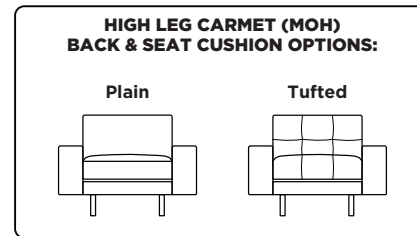

Note: Dotted line indicates seam on leather, Ultrasuede® and up the roll fabrics. Seams are eliminated with railroaded fabrics.

MOT = LOW LEG
MOH = HIGH LEG

V.06.22.21

Scale: 1/8 inch = 1 foot
All dimensions are approximate and subject to change.
Specify components from the sitting position.