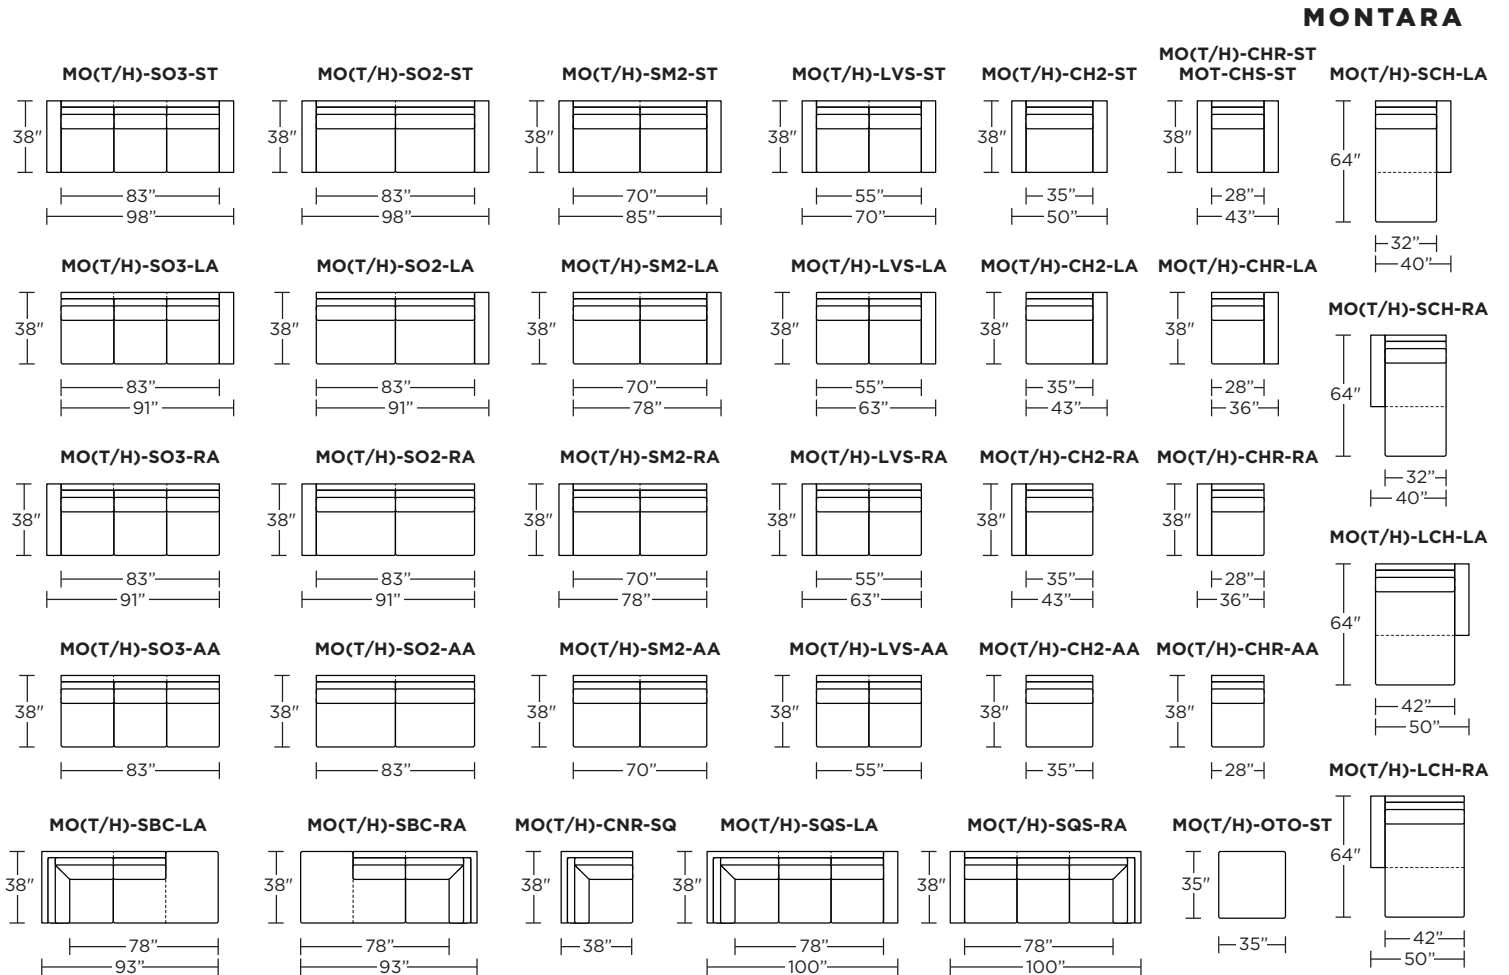

MOT = LOW LEG
MOH = HIGH LEG

V.06.22.21

Scale: 1/8 inch = 1 foot
All dimensions are approximate and subject to change.
Specify components from the sitting position.