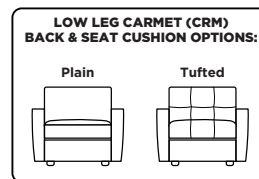

Please use actual leather, fabric, Crypton®, Sunbrella® and Ultrasuede® swatches when specifying furniture as the colors shown may vary due to the printing process.

Carmet Low Leg (CRM):

Carmet High Leg (CRH):

Note: Dotted line indicates seam on leather, Ultrasuede® and up the roll fabrics. Seams are eliminated with railroaded fabrics.

CARMET

CRM = LOW LEG
CRH = HIGH LEG

V10.27.21

Scale: 1/8 inch = 1 foot
All dimensions are approximate and subject to change.
Specify components from the sitting position.