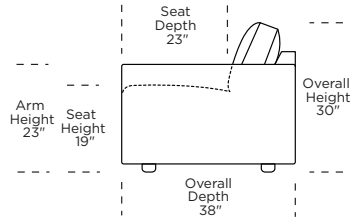

AMERICAN LEATHER® SOFAS & SECTIONALS COLLECTION

Standard Features:

- Advanced unidirectional suspension system
- Premium high-density, high-resiliency foam seat cushions
- Loose back and seat cushions
- Single-needle top-stitch
- Lifetime warranty on frame and suspension
- Quick-ship delivery

Options:

- Loose knife-edge back cushions
- High leg Estero available with wood leg in Acorn, Espresso or Walnut finish
- High leg Estero available with metal leg in Brushed Stainless finish
- Back and seat cushion decorative detail options: Plain or Tufted (tufted detail not available with knife-edge back cushion option)
- Premium high-density, high-resiliency foam seat cushions with memory foam inserts encased in down

Please use actual leather, fabric, Crypton®, Sunbrella® and Ultrasuede® swatches when specifying furniture as the colors shown may vary due to the printing process.

Estero Low Leg (EST):