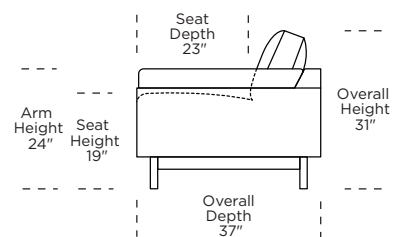

**CKS = LOW LEG
CKH = HIGH LEG**

Note: Dotted line indicates seam on leather, Ultrasuede® and up the roll fabrics. Seams are eliminated with railroaded fabrics.

Scale: 1/8 inch = 1 foot
All dimensions are approximate and subject to change.
Specify components from the sitting position.