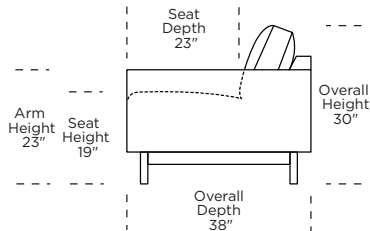

Note: Dotted line indicates seam on leather, Ultrasuede® and up the roll fabrics. Seams are eliminated with railroaded fabrics.

CARMET

CRM = LOW LEG
CRH = HIGH LEG

V10.27.21

Scale: 1/8 inch = 1 foot
All dimensions are approximate and subject to change.
Specify components from the sitting position.