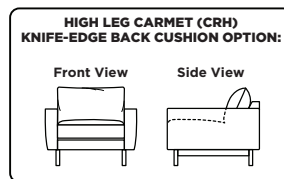

Please use actual leather, fabric, Crypton®, Sunbrella® and Ultrasuede® swatches when specifying furniture as the colors shown may vary due to the printing process.

Carmet Low Leg (CRM):

Carmet High Leg (CRH):

Note: Dotted line indicates seam on leather, Ultrasuede® and up the roll fabrics. Seams are eliminated with railroaded fabrics.

CARMET

CRM = LOW LEG
CRH = HIGH LEG

V10.27.21

Scale: 1/8 inch = 1 foot
All dimensions are approximate and subject to change.
Specify components from the sitting position.