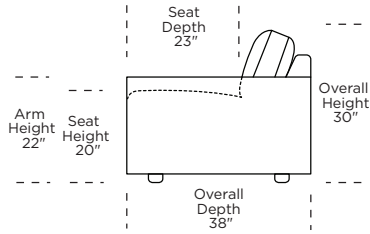

AMERICAN LEATHER® SOFAS & SECTIONALS COLLECTION

Standard Features:

- Advanced unidirectional suspension system
- Premium high-density, high-resiliency foam seat cushions
- Loose back and seat cushions
- Single-needle top-stitch
- Lifetime warranty on frame and suspension
- Quick-ship delivery

Options:

- High leg Montara available with wood leg in Acorn, Espresso or Walnut finish
- High leg Montara available with metal leg in Brushed Stainless finish
- Back and seat cushion decorative detail options: Plain or Tufted
- Premium high-density, high-resiliency foam seat cushions with memory foam inserts encased in down

Please use actual leather, fabric, Crypton®, Sunbrella® and Ultrasuede® swatches when specifying furniture as the colors shown may vary due to the printing process.

Montara Low Leg (MOT):