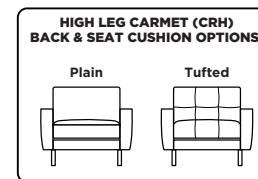

Please use actual leather, fabric, Crypton®, Sunbrella® and Ultrasuede® swatches when specifying furniture as the colors shown may vary due to the printing process.

Carmet Low Leg (CRM):

Carmet High Leg (CRH):

Note: Dotted line indicates seam on leather, Ultrasuede® and up the roll fabrics. Seams are eliminated with railroaded fabrics.

CARMET

CRM = LOW LEG
CRH = HIGH LEG

V10.27.21

Scale: 1/8 inch = 1 foot
All dimensions are approximate and subject to change.
Specify components from the sitting position.