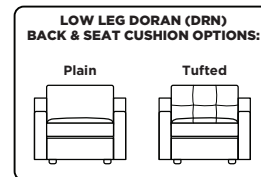

DORAN

DRN = LOW LEG
DRH = HIGH LEG

V10.27.21

Scale: 1/8 inch = 1 foot
All dimensions are approximate and subject to change.
Specify components from the sitting position.