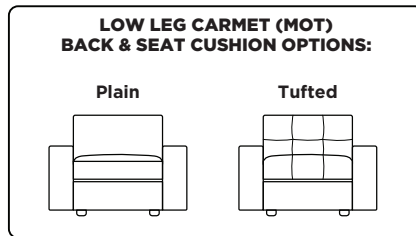

Note: Dotted line indicates seam on leather, Ultrasuede® and up the roll fabrics. Seams are eliminated with railroaded fabrics.

MOT = LOW LEG
MOH = HIGH LEG

V.06.22.21

Scale: 1/8 inch = 1 foot
All dimensions are approximate and subject to change.
Specify components from the sitting position.