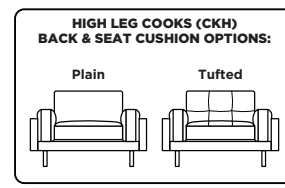

Cooks High Leg (CKH):

**CKS = LOW LEG
CKH = HIGH LEG**

Note: Dotted line indicates seam on leather, Ultrasuede® and up the roll fabrics. Seams are eliminated with railroaded fabrics.

Scale: 1/8 inch = 1 foot
All dimensions are approximate and subject to change.
Specify components from the sitting position.