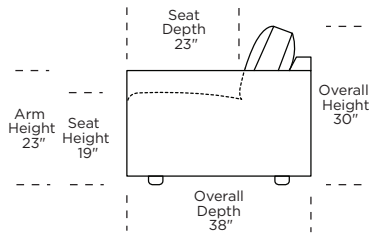

AMERICAN LEATHER® SOFAS & SECTIONALS COLLECTION

Standard Features:

- Advanced unidirectional suspension system
- Premium high-density, high-resiliency foam seat cushions
- Loose back and seat cushions
- Single-needle top-stitch
- Lifetime warranty on frame and suspension
- Quick-ship delivery

Options:

- Loose knife-edge back cushions
- High leg Carmet available with wood leg in Acorn, Espresso or Walnut finish
- High leg Carmet available with metal leg in Brushed Stainless finish
- Back and seat cushion decorative detail options: Plain or Tufted (tufted detail not available with knife-edge back cushion option)
- Premium high-density, high-resiliency foam seat cushions with memory foam inserts encased in down

Please use actual leather, fabric, Crypton®, Sunbrella® and Ultrasuede® swatches when specifying furniture as the colors shown may vary due to the printing process.

Carmet Low Leg (CRM):