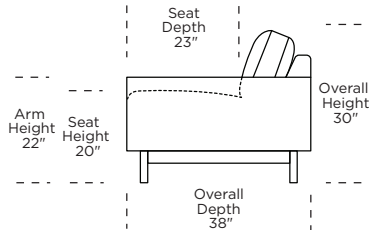

Montara High Leg (MOH):

Note: Dotted line indicates seam on leather, Ultrasuede® and up the roll fabrics. Seams are eliminated with railroaded fabrics.