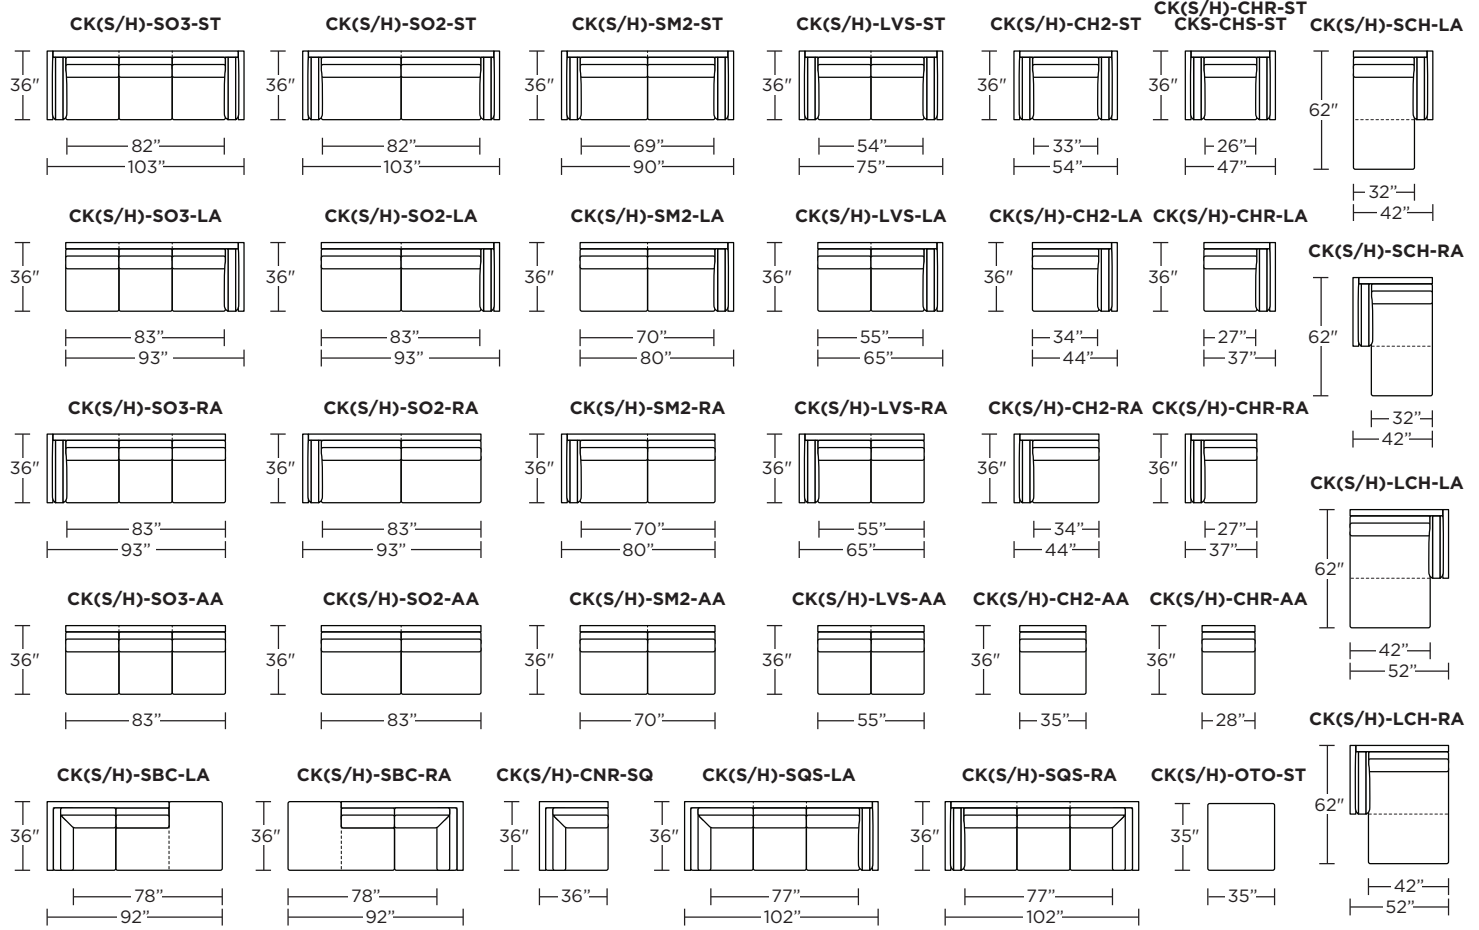

**CKS = LOW LEG
CKH = HIGH LEG**

Note: Dotted line indicates seam on leather, Ultrasuede® and up the roll fabrics. Seams are eliminated with railroaded fabrics.

Scale: 1/8 inch = 1 foot
All dimensions are approximate and subject to change.
Specify components from the sitting position.