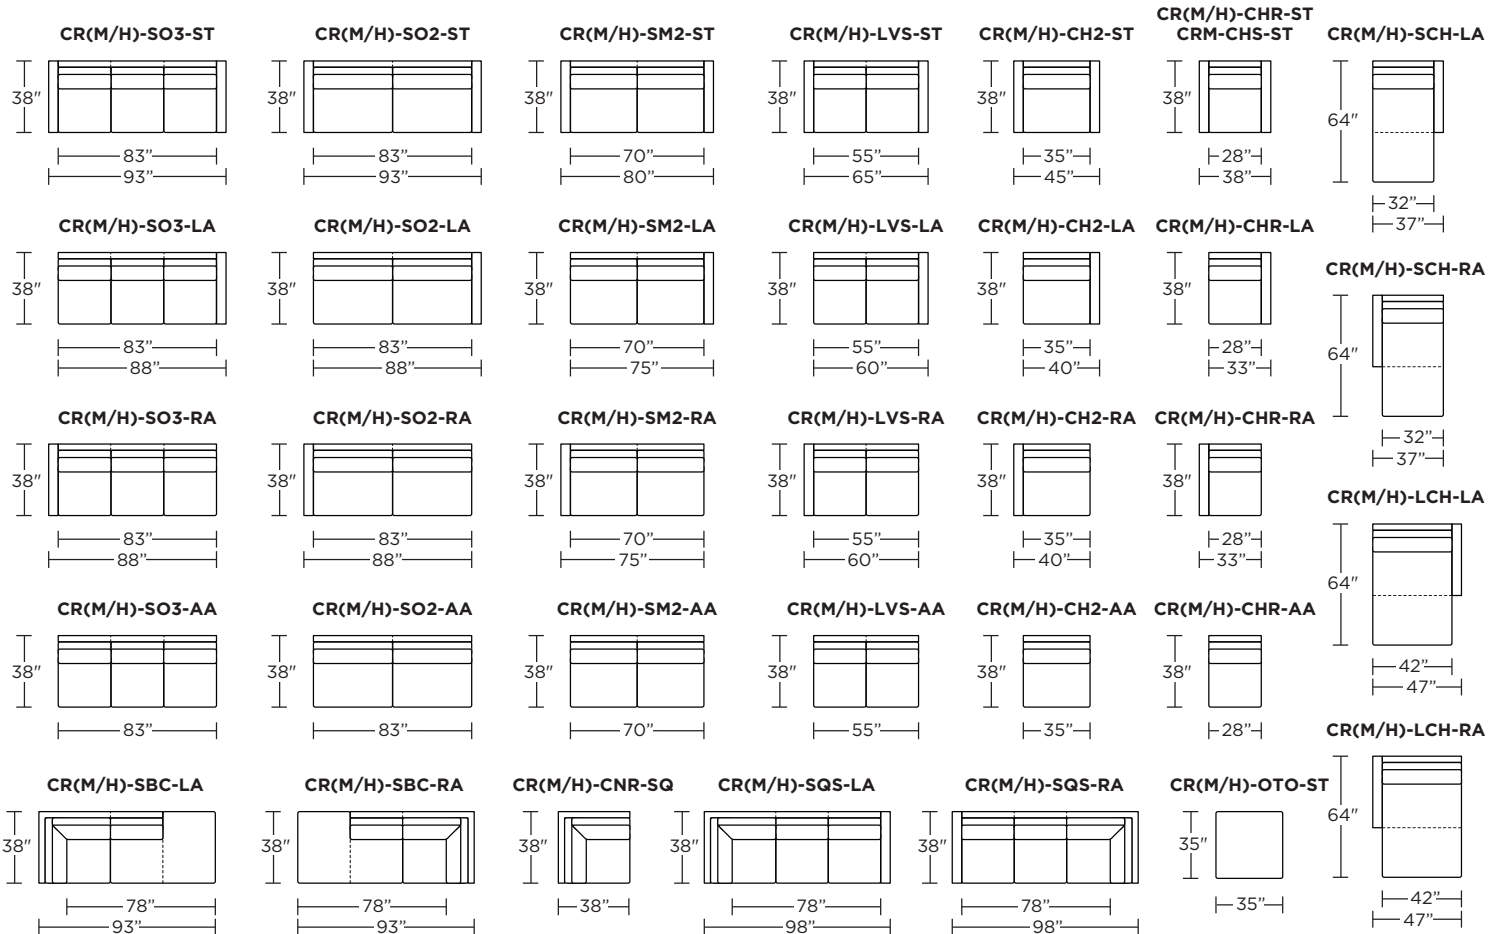

Note: Dotted line indicates seam on leather, Ultrasuede® and up the roll fabrics. Seams are eliminated with railroaded fabrics.

CARMET

CRM = LOW LEG
CRH = HIGH LEG

V10.27.21

Scale: 1/8 inch = 1 foot
All dimensions are approximate and subject to change.
Specify components from the sitting position.