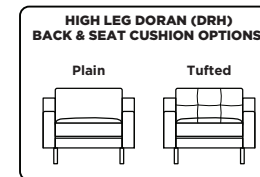

DORAN

DRN = LOW LEG
DRH = HIGH LEG

V10.27.21

Scale: 1/8 inch = 1 foot
All dimensions are approximate and subject to change.
Specify components from the sitting position.