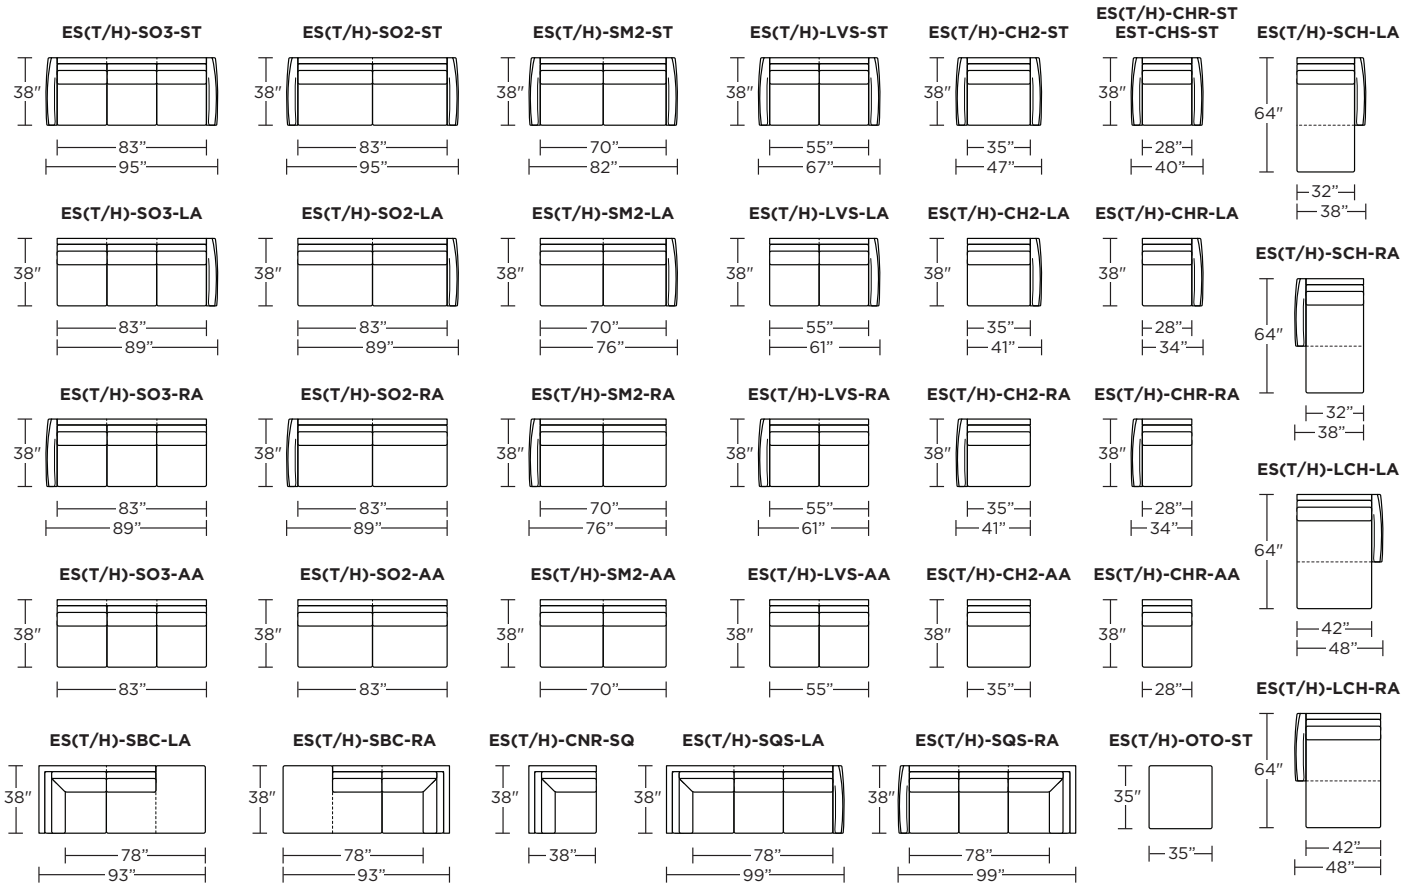

ESTERO

LOW LEG ESTERO (EST) KNIFE-EDGE BACK CUSHION OPTION: Front View: Side View:	HIGH LEG ESTERO (ESH) KNIFE-EDGE BACK CUSHION OPTION: Front View: Side View:	LOW LEG ESTERO (EST) BACK & SEAT CUSHION OPTIONS: Plain: Tufted:	HIGH LEG ESTERO (ESH) BACK & SEAT CUSHION OPTIONS: Plain: Tufted:	EST = LOW LEG ESH = HIGH LEG

V10.27.21

Scale: 1/8 inch = 1 foot
All dimensions are approximate and subject to change.
Specify components from the sitting position.