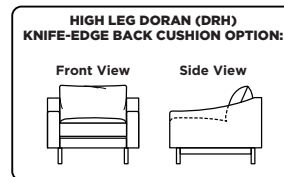

DORAN

DRN = LOW LEG
DRH = HIGH LEG

V10.27.21

Scale: 1/8 inch = 1 foot
All dimensions are approximate and subject to change.
Specify components from the sitting position.