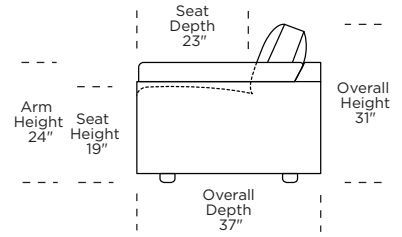

AMERICAN LEATHER® SOFAS & SECTIONALS COLLECTION

COOKS

Standard Features:

- Advanced unidirectional suspension system
- Premium high-density, high-resiliency foam seat cushions
- Loose arm, back and seat cushions
- Single-needle top-stitch
- Lifetime warranty on frame and suspension

Options:

- Loose knife-edge back cushions
- High leg Cooks available with wood leg in Acorn, Espresso or Walnut finish
- High leg Cooks available with metal leg in Brushed Stainless finish
- Back and seat cushion decorative detail options: Plain or Tufted (tufted detail not available with knife-edge back cushion option)
- Premium high-density, high-resiliency foam seat cushions with memory foam inserts encased in down

Please use actual leather, fabric, Crypton®, Sunbrella® and Ultrasuede® swatches when specifying furniture as the colors shown may vary due to the printing process.

Cooks Low Leg (CKS):