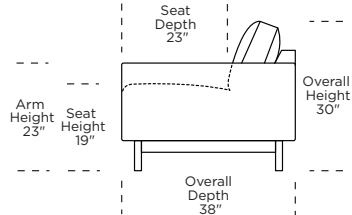

Estero High Leg (ESH):

Note: Dotted line indicates seam on leather, Ultrasuede® and up the roll fabrics. Seams are eliminated with railroaded fabrics.