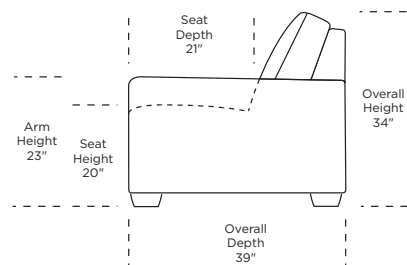

Note: Dotted line indicates seam on leather, Ultrasuede® and up the roll fabrics. Seams are eliminated with railroaded fabrics.

Scale: 1/8 inch = 1 foot
All dimensions are approximate and subject to change.
Specify components from the sitting position.