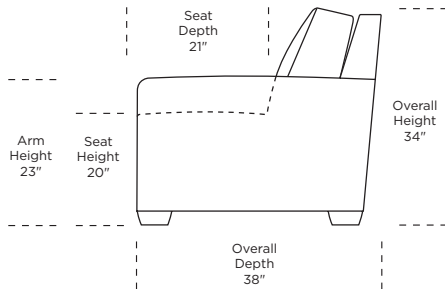

CSN-SO3-LA
CSN-CNR-ST
CSN-SO3-RA