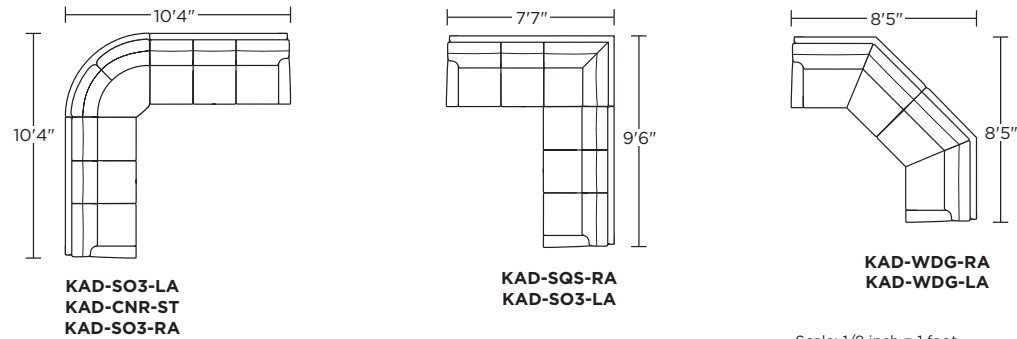

V.10.27.21