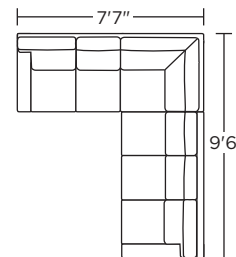

CSN-SQS-RA
CSN-SO3-LA

CSN-WDG-LA
CSN-WDG-RA

Note: Dotted line indicates seam on leather, Ultrasuede® and up the roll fabrics. Seams are eliminated with railroaded fabrics.

Scale: 1/8 inch = 1 foot
All dimensions are approximate and subject to change.
Specify components from the sitting position.