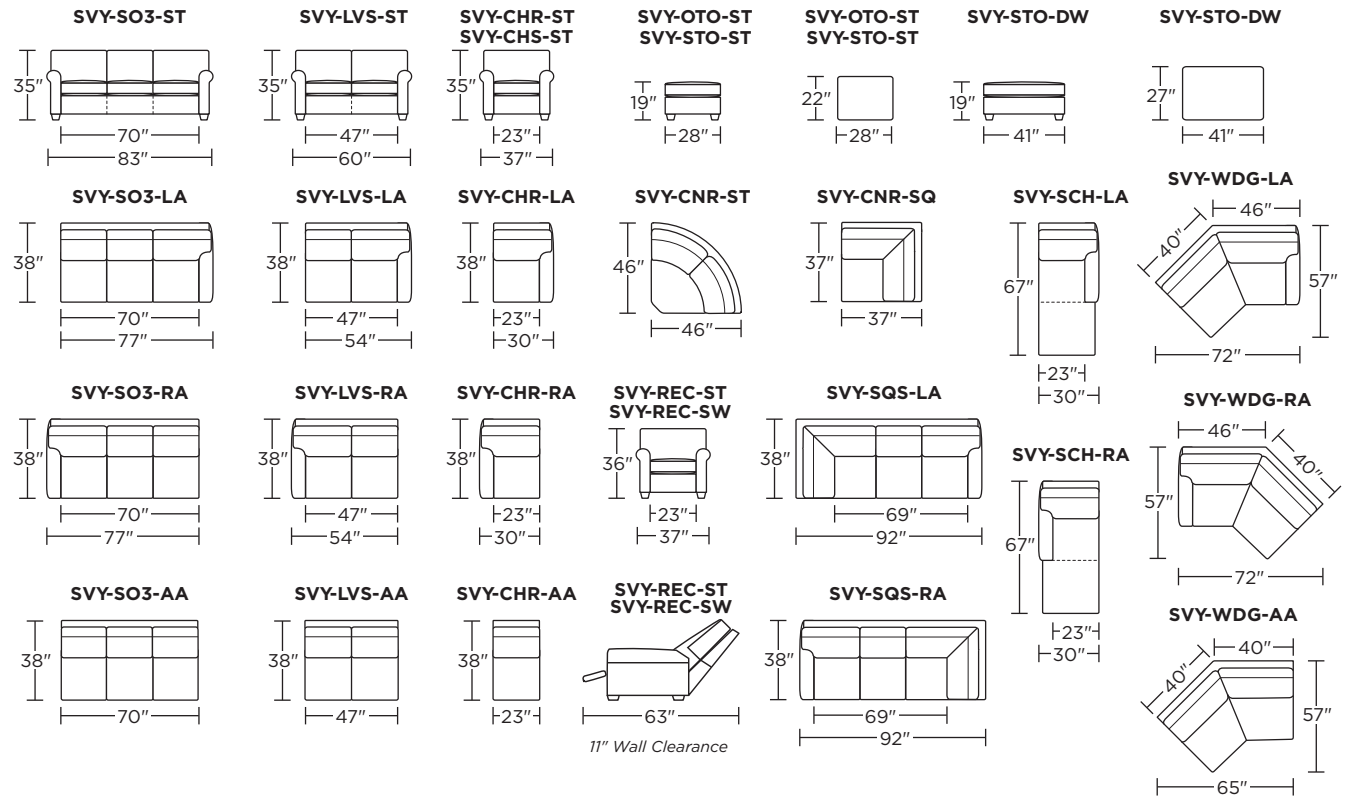

AMERICAN LEATHER® AMERICAN LEATHER® CLASSICS COLLECTION SOFAS & SECTIONALS

SAVOY

Standard Features:

- Advanced unidirectional suspension system
- Premium high-density, high-resiliency foam seats
- Welt cord detail on front arms
- Double-needle top-stitch
- Loose back and seat cushions
- Quick-ship delivery
- Lifetime warranty on frame and suspension

Options:

- Premium high-density, high-resiliency foam seats encased in down
- Extra-firm premium high-density, high-resiliency foam seats
- Wood legs available in Acorn, Espresso or Walnut finish

Please use actual leather, fabric, Crypton®, Sunbrella® and Ultrasuede® swatches when specifying furniture as the colors shown may vary due to the printing process.

Suggested Configurations