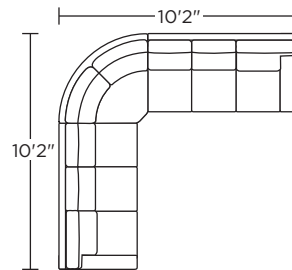

CSN-SO3-LA
CSN-CNR-ST
CSN-SO3-RA