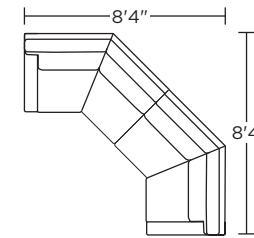

CSN-SQS-RA
CSN-SO3-LA

CSN-WDG-LA
CSN-WDG-RA

Note: Dotted line indicates seam on leather, Ultrasuede® and up the roll fabrics. Seams are eliminated with railroaded fabrics.

Scale: 1/8 inch = 1 foot
All dimensions are approximate and subject to change.
Specify components from the sitting position.