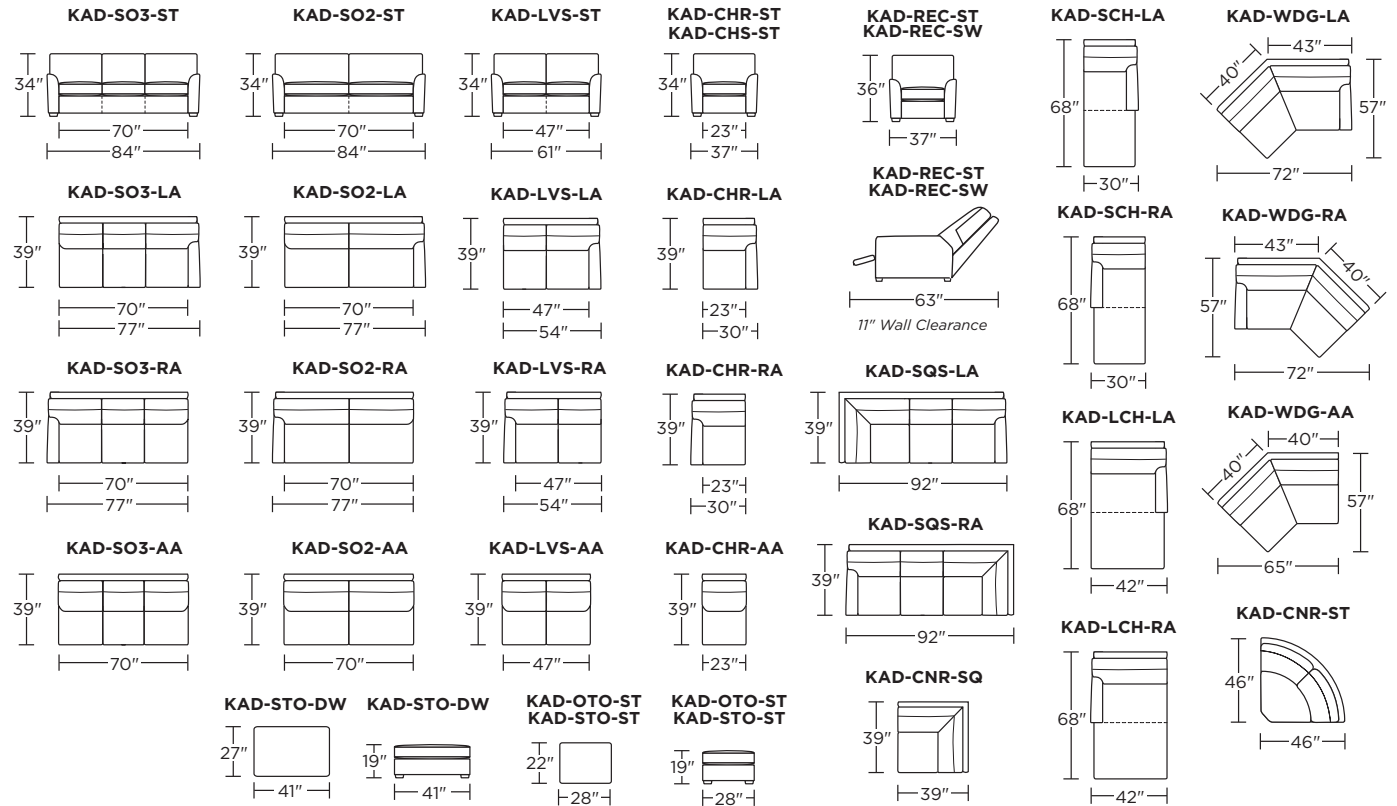

AMERICAN LEATHER® AMERICAN LEATHER® CLASSICS COLLECTION SOFAS & SECTIONALS

Standard Features:

- Advanced unidirectional suspension system
- Premium high-density, high-resiliency foam seats
- Welt cord detail on arms
- Double-needle top-stitch
- Loose back and seat cushions
- Quick-ship delivery
- Lifetime warranty on frame and suspension

Options:

- Premium high-density, high-resiliency foam seats encased in down
- Extra-firm premium high-density, high-resiliency foam seats encased in down
- Extra-firm premium high-density, high-resiliency foam seats
- Contrasting welt cord detail on arms
- Wood legs available in Acorn, Espresso or Walnut finish

Please use actual leather, fabric, Crypton®, Sunbrella® and Ultrasuede® swatches when specifying furniture as the colors shown may vary due to the printing process.

KADEN

Suggested Configurations