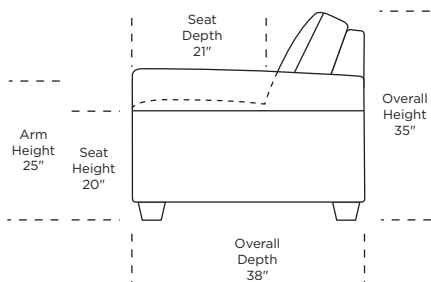

Note: Dotted line indicates seam on leather, Ultrasuede® and up the roll fabrics. Seams are eliminated with railroaded fabrics.

Scale: 1/8 inch = 1 foot
All dimensions are approximate and subject to change.
Specify components from the sitting position.