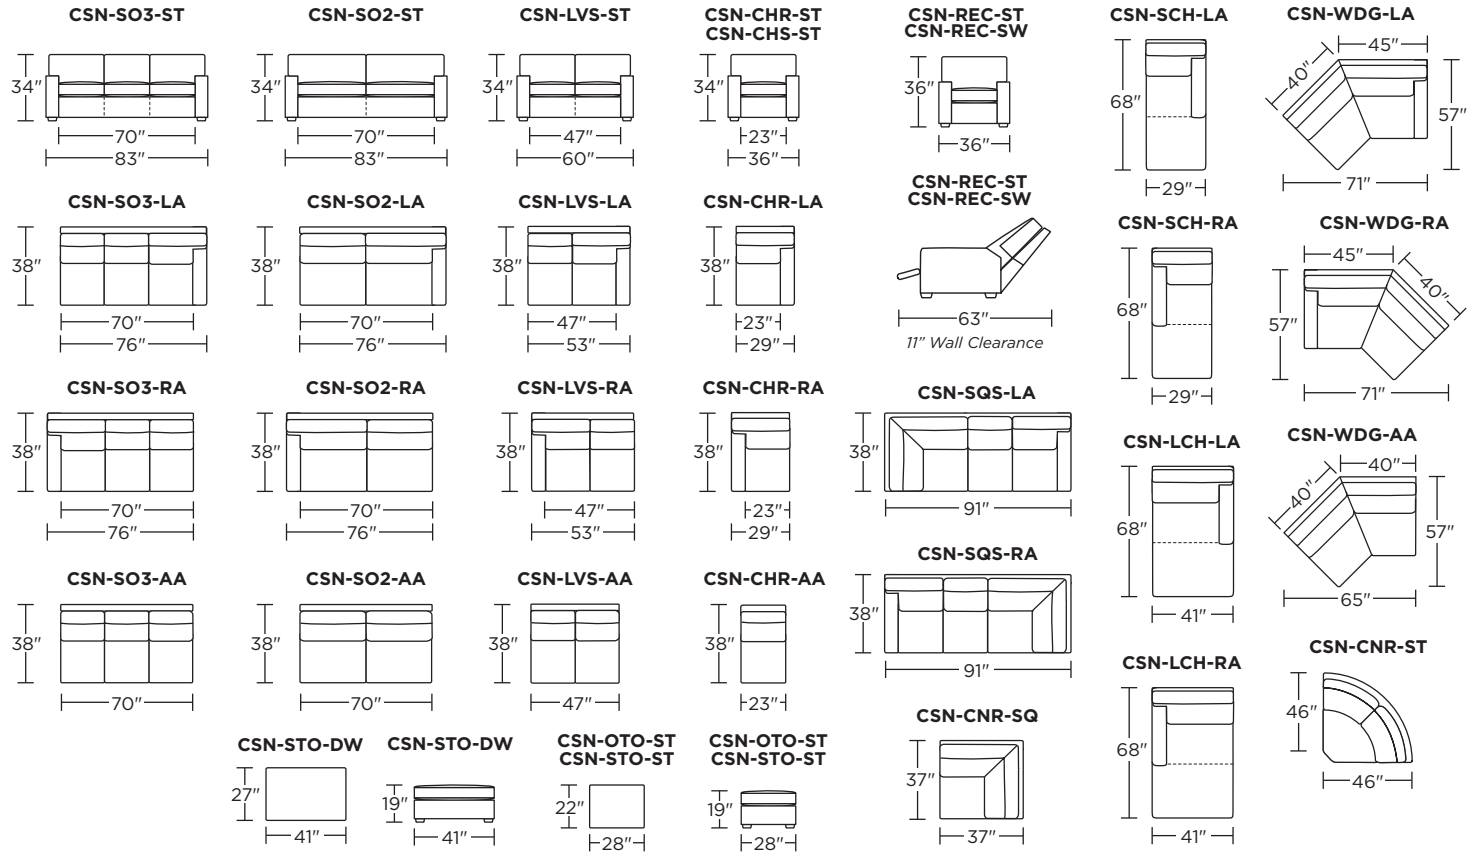

AMERICAN LEATHER® CLASSICS COLLECTION SOFAS & SECTIONALS

CARSON

Standard Features:

- Advanced unidirectional suspension system
- Premium high-density, high-resiliency foam seats
- Loose back and seat cushions
- Double-needle top-stitch
- Quick-ship delivery
- Lifetime warranty on frame and suspension

Options:

- Premium high-density, high-resiliency foam seats encased in down
- Extra-firm premium high-density, high-resiliency foam seats encased in down
- Extra-firm premium high-density, high-resiliency foam seats
- Wood legs available in Acorn, Espresso or Walnut finish

Please use actual leather, fabric, Crypton®, Sunbrella® and Ultrasuede® swatches when specifying furniture as the colors shown may vary due to the printing process.

Suggested Configurations