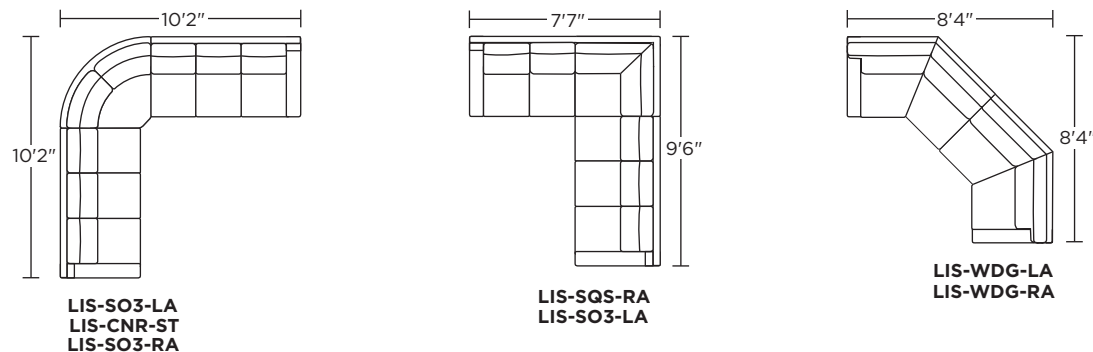

Suggested Configurations

Note: Dotted line indicates seam on leather, Ultrasuede® and up the roll fabrics. Seams are eliminated with railroaded fabrics.

Scale: 1/8 inch = 1 foot
All dimensions are approximate and subject to change.
Specify components from the sitting position.