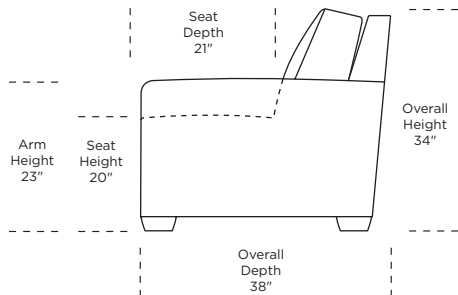

AMERICAN LEATHER® CLASSICS COLLECTION SOFAS & SECTIONALS

LISBEN

Standard Features:

- Advanced unidirectional suspension system
- Premium high-density, high-resiliency foam seats
- Loose back and seat cushions
- Single-needle top-stitch
- Quick-ship delivery
- Lifetime warranty on frame and suspension

Options:

- Premium high-density, high-resiliency foam seats encased in down
- Extra-firm premium high-density, high-resiliency foam seats encased in down
- Extra-firm premium high-density, high-resiliency foam seats
- Wood legs available in Acorn, Espresso or Walnut finish

Please use actual leather, fabric, Crypton®, Sunbrella® and Ultrasuede® swatches when specifying furniture as the colors shown may vary due to the printing process.