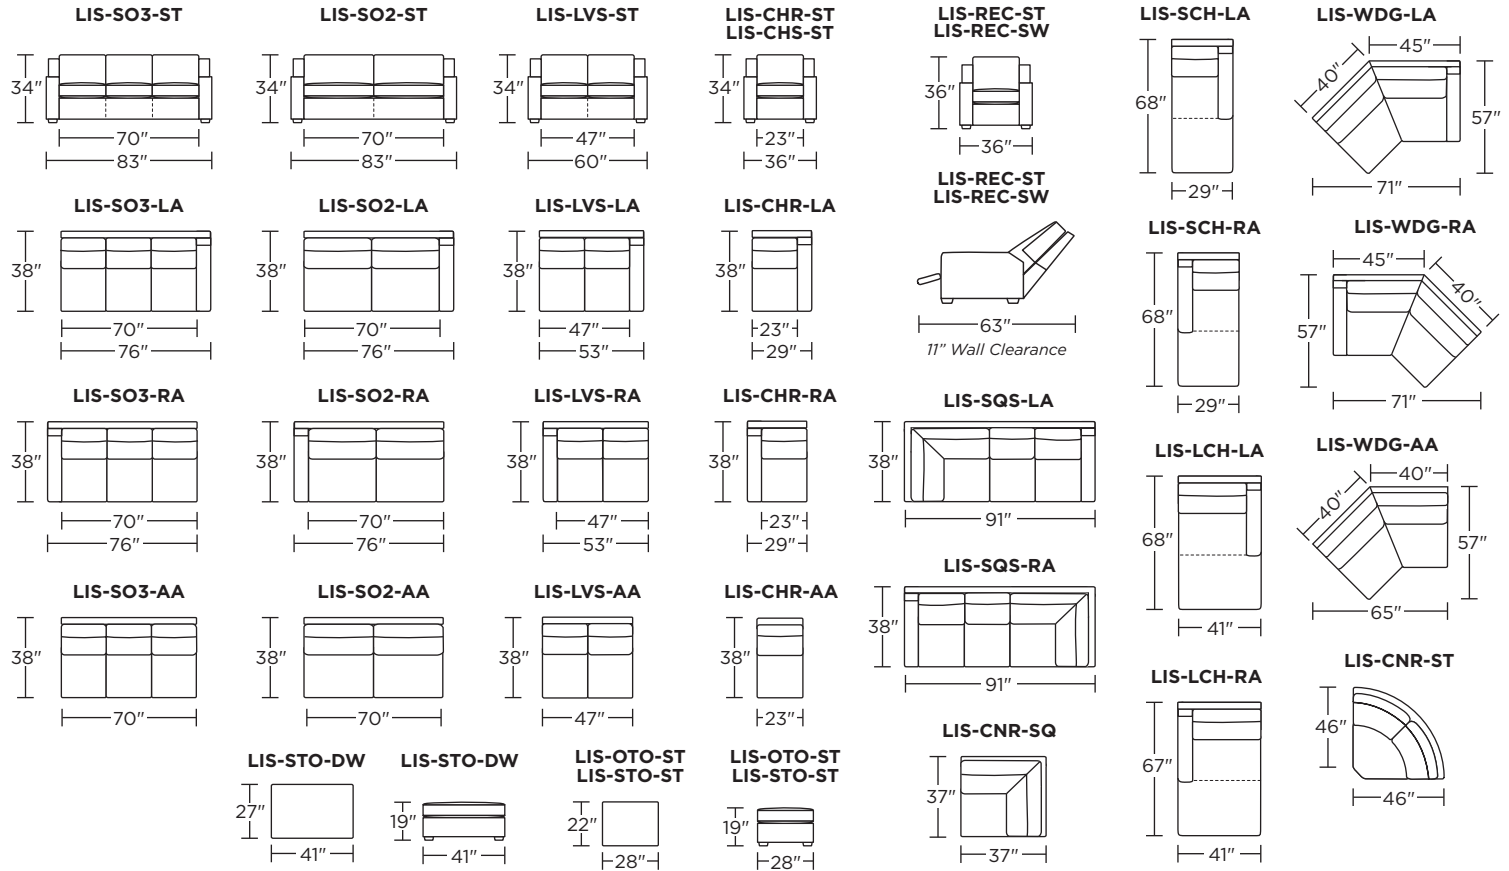

AMERICAN LEATHER® CLASSICS COLLECTION SOFAS & SECTIONALS

LISBEN

Standard Features:

- Advanced unidirectional suspension system
- Premium high-density, high-resiliency foam seats
- Loose back and seat cushions
- Single-needle top-stitch
- Quick-ship delivery
- Lifetime warranty on frame and suspension

Options:

- Premium high-density, high-resiliency foam seats encased in down
- Extra-firm premium high-density, high-resiliency foam seats encased in down
- Extra-firm premium high-density, high-resiliency foam seats
- Wood legs available in Acorn, Espresso or Walnut finish

Please use actual leather, fabric, Crypton®, Sunbrella® and Ultrasuede® swatches when specifying furniture as the colors shown may vary due to the printing process.