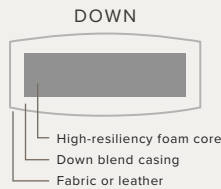

SLOPE

STEP 3: CUSHION

THREE SEAT CUSHIONS

Three seat cushions help define a seating area. Perfectly proportioned, this is a classic style choice.

TWO SEAT CUSHIONS

Two seat cushions make a subtle statement with clean lines and a contemporary look.

BENCH SEAT

Bench seating is modern and provides a tailored look. It makes the sofa look larger since there is only one line on the cushion.

STEP 4: CUSHION FILL

STEP 5: DEPTH & HEIGHT

GRAND
Overall Depth 42"
Seat Depth 27"

STUDIO
Overall Depth 38"
Seat Depth 23"

MICRO
Overall Depth 34"
Seat Depth 19"

LOW PROFILE
Overall Height 33"

HIGH PROFILE
Overall Height 36"

STEP 6: COVERING

Choose from hundreds of leathers and fabrics. Personalized furniture that allows you to live the way you want without the worry.