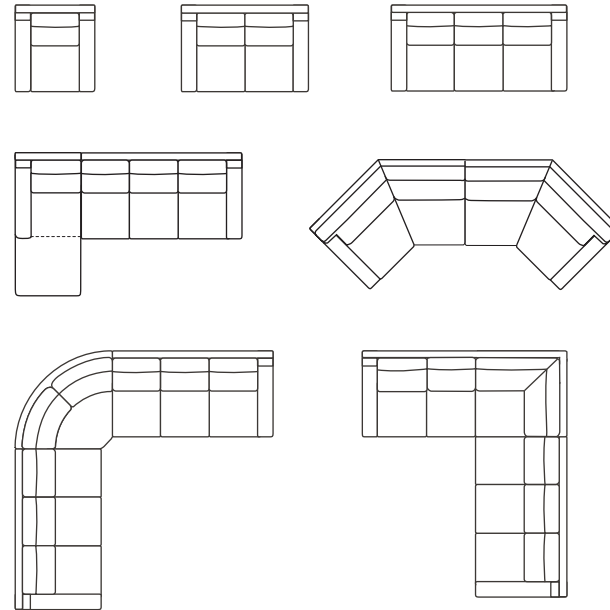

POPULAR CONFIGURATIONS