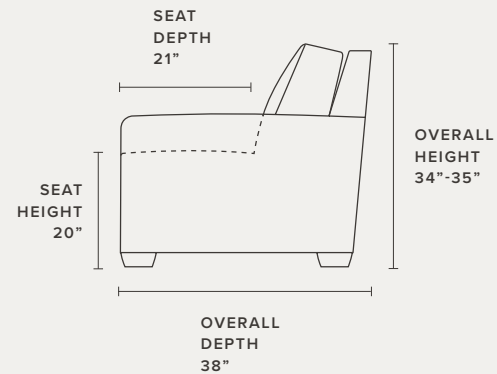

CLASSICS

EXPERIENCE TIMELESS DETAILS

FEATURES & OPTIONS

- Sofa and Sectional configurations available
- Advanced unidirectional suspension system
- Premium high-density, high-resiliency foam seats
- Limited lifetime warranty on frame & suspension
- 2-over-2 or 3-over-3 back and seat option

HANDCRAFTED FINISHES