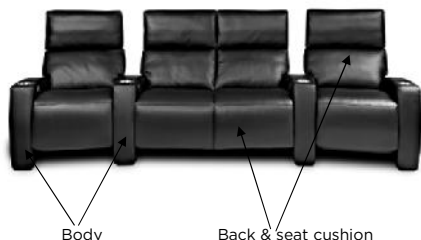

AMERICAN LEATHER BYOC REFERENCE GUIDE

MONROE

STANDARD FEATURES

- Quick ship - 30 day delivery
- Premium high density, high resiliency foam seat cushion
- Tight Back & seat cushion
- Single needle top stitching
- Articulating, adjustable height headrest
- LED backlit control panel with USB charging port
- Stainless steel cup holder with adjustable LED lighting
- Stainless steel footrest extension hides all mechanical linkages
- Lifetime Warranty on Frame and Suspension
- Ten year warranty on mechanism
- Five year warranty on motor

OPTIONS

- Extra firm seating option (Seat cushion, back cushion, and headrest) ($225 upcharge per seat)
- Two-tone contrast available:
  - First tone includes outer shell & arms
  - Second tone includes headrest, back cushion, and seat cushion
- Stainless steel cup holder without LED lighting
- Available without cup holder
- Headrest cover available
- Battery with one year warranty ($300 upcharge per seat)
- Early Bird delivery available: 20 day delivery

DESCRIPTION	FRAME CODE	ORDER FORM NUMBER	C.O.L.				C.O.M.			
			BODY	BACK & SEAT CUSHION	PILLOWS	TOTAL SQ. FT	BODY	BACK & SEAT CUSHION	PILLOWS	TOTAL YDG
TWO ARM MOTORIZED RECLINER	MEE-REC-ST	1	59	48	N/A	107	4	4	N/A	8
LEFT ARM MOTORIZED RECLINER	MEE-REC-LA	2	41	48	N/A	89	3	4	N/A	7
RIGHT ARM MOTORIZED RECLINER	MEE-REC-RA	3	41	48	N/A	89	3	4	N/A	7
ARMLESS MOTORIZED RECLINER	MEE-REC-AA	4	21	48	N/A	69	2	4	N/A	6
TWO ARM LOVESEAT W/ TWO MOTORIZED RECLINERS	MEE-LVS-ST	5	78	98	N/A	176	6	9	N/A	15
LEFT ARM LOVESEAT W/ TWO MOTORIZED RECLINERS	MEE-LVS-LA	6	59	98	N/A	157	5	9	N/A	14
RIGHT ARM LOVESEAT W/ TWO MOTORIZED RECLINERS	MEE-LVS-RA	7	59	98	N/A	157	5	9	N/A	14
ARMLESS LOVESEAT W/ TWO MOTORIZED RECLINERS	MEE-LVS-AA	8	40	98	N/A	138	4	9	N/A	13
6" RIGHT ARM STRAIGHT INSERT	MEE-INS-06	9	19	N/A	N/A	19	2	N/A	N/A	2
6" LEFT ARM STRAIGHT INSERT	MEE-INS-06	10	19	N/A	N/A	19	2	N/A	N/A	2
6" TWO ARM STRAIGHT INSERT	MEE-INS-06	11	19	N/A	N/A	19	2	N/A	N/A	2
6" STRAIGHT ARM INSERT	MEE-INS-06	12	19	N/A	N/A	19	2	N/A	N/A	2
9" RIGHT ARM WEDGE INSERT	MEE-INS-09	13	13	N/A	N/A	13	3	N/A	N/A	3
9" LEFT ARM WEDGE INSERT	MEE-INS-09	14	13	N/A	N/A	13	3	N/A	N/A	3
9" TWO ARM WEDGE INSERT	MEE-INS-09	15	13	N/A	N/A	13	3	N/A	N/A	3
9" WEDGE ARM INSERT	MEE-INS-09	16	13	N/A	N/A	13	3	N/A	N/A	3
RECLINER HEADREST COVER - VERSION 7	HRC-RV7-ST	N/A	4	N/A	N/A	4	1	N/A	N/A	1