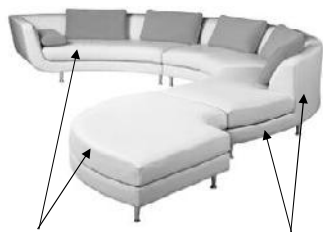

AMERICAN LEATHER BYOC REFERENCE GUIDE

MENLO PARK

Seat Cushion

Body

STANDARD FEATURES

Quick ship - 30 day delivery
Advanced unidirectional suspension system
Premium high density, high resiliency foam seat cushions
Tight back & loose seat cushions
Single needle top stitching
Polished aluminum legs
Optional back pillow measures 26" x 17"
Optional arm pillow measures 23" x 4"
Lifetime warranty on frame & suspension

OPTIONS

Wood legs available in Acorn, Espresso or Walnut finish
Extra firm premium high density, high resiliency foam seat cushions
($75 upcharge per seat, $120 upcharge for chaise)
Case goods available Acorn, Espresso or Walnut finish
Additional back pillows available: MEN-PLW- BK
Additional arm pillows available: MEN-PLW-AR
Contrasting back & seat available (two tone):
If selecting two tone option, price at body cover
Early Bird delivery available: 20 day delivery

DESCRIPTION	FRAME CODE	# OF PILLOWS	C.O.L.				C.O.M.			
			BODY	SEAT CUSHION	PILLOWS	TOTAL SQ. FT	BODY	SEAT CUSHION	PILLOWS	TOTAL YDG
TWO SEAT FULL SIZE SOFA - LEFT ARM SITTING	MEN-SO2-LA	N/A	81	27	N/A	108	7	3	N/A	10
TWO SEAT FULL SIZE SOFA - RIGHT ARM SITTING	MEN-SO2-RA	N/A	81	27	N/A	108	7	3	N/A	10
TWO SEAT FULL SIZE SOFA - ARMLESS	MEN-SO2-AA	N/A	60	28	N/A	88	5	4	N/A	9
CHAIR - STANDARD	MEN-CHR-ST	N/A	40	23	N/A	63	4	2	N/A	6
SMALL CHAISE - LEFT ARM SITTING	MEN-SCH-LA	N/A	47	36	N/A	83	4	5	N/A	9
SMALL CHAISE - RIGHT ARM SITTING	MEN-SCH-RA	N/A	47	36	N/A	83	4	5	N/A	9
SMALL CHAISE - ARMLESS	MEN-SCH-AA	N/A	46	6	N/A	52	4	1	N/A	5
TWO SEAT CONVEX	MEN-CVX-AA	N/A	44	28	N/A	72	4	3	N/A	7
OTTOMAN - STANDARD	MEN-OTO-ST	N/A	14	24	N/A	38	3	3	N/A	6
OTTOMAN - 40" ROUND	MEN-OTO-40	N/A	15	28	N/A	43	3	3	N/A	6
OTTOMAN - DOUBLE WIDE	MEN-OTO-DW	N/A	18	39	N/A	57	4	5	N/A	9
BACK PILLOW	MEN-PLW-BK	N/A	13	N/A	N/A	13	2	N/A	N/A	2
ARM PILLOW	MEN-PLW-AR	N/A	8	N/A	N/A	8	2	N/A	N/A	2
BOOKCASE - ACORN FINISH	MEN-BKC-AC	N/A	N/A	N/A	N/A	0	N/A	N/A	N/A	0
BOOKCASE - ESPRESSO FINISH	MEN-BKC-ES	N/A	N/A	N/A	N/A	0	N/A	N/A	N/A	0
BOOKCASE - WALNUT FINISH	MEN-BKCWA	N/A	N/A	N/A	N/A	0	N/A	N/A	N/A	0