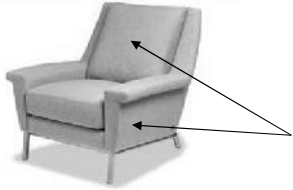

AMERICAN LEATHER BYOC REFERENCE GUIDE

HARVEY

STANDARD FEATURES

Quick ship - 30 day delivery
Premium high-density, high-resiliency
foam seat encased in down
Double-needle top stitching
Tight back and seat cushion
Lifetime warranty on frame & suspension
Brushed stainless steel base

OPTIONS

Wood base available in Acorn, Espresso, & Walnut finish
Premium high-density, high-resiliency foam seat
Early Bird delivery available: 20 day delivery

DESCRIPTION	FRAME CODE	# OF PILLOWS	C.O.L.				C.O.M.			
			BODY	BACK & SEAT CUSHION	PILLOWS	TOTAL SQ. FT	BODY	BACK & SEAT CUSHION	PILLOWS	TOTAL YDG
CHAIR - STANDARD	HRV-CHR-ST	N/A	78	N/A	N/A	78	7	N/A	N/A	7
OTTOMAN - STANDARD	HRV-OTO-ST	N/A	21	N/A	N/A	21	3	N/A	N/A	3