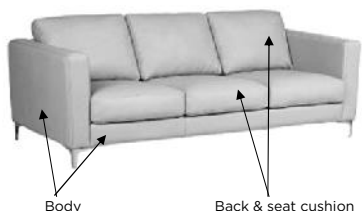

AMERICAN LEATHER BYOC REFERENCE GUIDE

KENDALL

STANDARD FEATURES

Advanced unidirectional suspension system
Premium high density, high resiliency foam seat cushions
Loose back & seat cushions
Single needle top stitching
Metal legs with chrome finish
Lifetime warranty on frame & suspension

OPTIONS

Wood legs available in Acorn, Espresso or Walnut finish
Extra firm premium high density, high resiliency foam seat cushions
($75 upcharge per seat, $120 upcharge for chaise)
Contrasting back & seat available (two tone):
If selecting two tone option, price at body cover
Early Bird delivery available: 20 day delivery

DESCRIPTION	FRAME CODE	# OF PILLOWS	C.O.L.				C.O.M.			
			BODY	BACK & SEAT CUSHION	PILLOWS	TOTAL SQ. FT	BODY	BACK & SEAT CUSHION	PILLOWS	TOTAL YDG
FOUR SEAT FULL SIZE SOFA - STANDARD	KND-SO4-ST	N/A	88	102	N/A	190	8	11	N/A	19
FOUR SEAT FULL SIZE SOFA - L/A SITTING	KND-SO4-LA	N/A	72	105	N/A	177	7	11	N/A	18
FOUR SEAT FULL SIZE SOFA - R/A SITTING	KND-SO4-RA	N/A	72	105	N/A	177	7	11	N/A	18
FOUR SEAT FULL SIZE SOFA - ARMLESS	KND-SO4-AA	N/A	56	107	N/A	163	7	11	N/A	18
THREE SEAT FULL SIZE SOFA - STANDARD	KND-SO3-ST	N/A	77	77	N/A	154	7	8	N/A	15
THREE SEAT FULL SIZE SOFA - L/A SITTING	KND-SO3-LA	N/A	61	79	N/A	140	6	8	N/A	14
THREE SEAT FULL SIZE SOFA - R/A SITTING	KND-SO3-RA	N/A	61	79	N/A	140	6	8	N/A	14
THREE SEAT FULL SIZE SOFA - ARMLESS	KND-SO3-AA	N/A	45	81	N/A	126	5	8	N/A	13
LOVESEAT - STANDARD	KND-LVS-ST	N/A	66	51	N/A	117	6	6	N/A	12
LOVESEAT - L/A SITTING	KND-LVS-LA	N/A	50	54	N/A	104	5	6	N/A	11
LOVESEAT - R/A SITTING	KND-LVS-RA	N/A	50	54	N/A	104	5	6	N/A	11
LOVESEAT - ARMLESS	KND-LVS-AA	N/A	34	56	N/A	90	4	6	N/A	10
CHAIR - STANDARD	KND-CHR-ST	N/A	55	26	N/A	81	5	4	N/A	9
CHAIR - L/A SITTING	KND-CHR-LA	N/A	39	28	N/A	67	4	4	N/A	8
CHAIR - R/A SITTING	KND-CHR-RA	N/A	39	28	N/A	67	4	4	N/A	8
CHAIR - ARMLESS	KND-CHR-AA	N/A	23	30	N/A	53	2	4	N/A	6
OTTOMAN - STANDARD	KND-OTO-ST	N/A	11	19	N/A	30	2	2	N/A	4
90 DEGREE SQUARE CORNER UNIT	KND-CNR-SQ	N/A	40	48	N/A	88	4	5	N/A	9
SMALL CHAISE - L/A SITTING	KND-SCH-LA	N/A	46	48	N/A	94	4	5	N/A	9
SMALL CHAISE - R/A SITTING	KND-SCH-RA	N/A	46	48	N/A	94	4	5	N/A	9
LARGE CHAISE - L/A SITTING	KND-LCH-LA	N/A	62	67	N/A	129	6	7	N/A	13
LARGE CHAISE - R/A SITTING	KND-LCH-RA	N/A	62	67	N/A	129	6	7	N/A	13
SMALL BUMPER CHAISE - L/A SITTING	KND-SBC-LA	N/A	57	93	N/A	150	6	10	N/A	16
SMALL BUMPER CHAISE - R/A SITTING	KND-SBC-RA	N/A	57	93	N/A	150	6	10	N/A	16
LARGE BUMPER CHAISE - L/A SITTING	KND-LBC-LA	N/A	68	118	N/A	186	7	13	N/A	20
LARGE BUMPER CHAISE - R/A SITTING	KND-LBC-RA	N/A	68	118	N/A	186	7	13	N/A	20
SQUARE CORNER RETURN SOFA - L/A SITTING	KND-SQS-LA	N/A	78	99	N/A	177	7	6	N/A	13
SQUARE CORNER RETURN SOFA - R/A SITTING	KND-SQS-RA	N/A	78	99	N/A	177	7	6	N/A	13