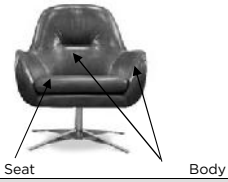

AMERICAN LEATHER BYOC REFERENCE GUIDE

ARNO

STANDARD FEATURES

- Premium high-density, high-resiliency foam seat cushion
- Tight back and loose seat cushion
- Double-needle top-stitch
- Lifetime warranty on frame
- Quick-ship delivery

OPTIONS

- Contrasting welt detail available
- Metal base available in Antique Brass, Burnished Bronze, or Polished Nickel

DESCRIPTION	FRAME CODE	# OF PILLOWS	C.O.L.				C.O.M.			
			BODY	SEAT CUSHION	PILLOWS	TOTAL SQ. FT	BODY	SEAT CUSHION	PILLOWS	TOTAL YDG
CHAIR - STANDARD	ANO-CHR-ST	0	50	N/A	N/A	50	5	N/A	N/A	5