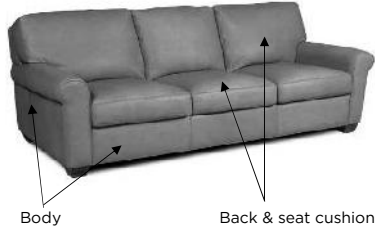

AMERICAN LEATHER BYOC REFERENCE GUIDE

SAVOY

STANDARD FEATURES

- Quick ship - 30 day delivery
- Advanced unidirectional suspension system
- Premium high density, high resiliency foam seat cushions
- Loose back & seat cushions
- Double needle top stitching
- Welt cord trim on front arms
- Lifetime warranty on frame & suspension

OPTIONS

- Wood legs available in Acorn, Espresso or Walnut finish
- Premium high density, high resiliency foam seats encased in down ($165 Upcharge per seat, $225 Upcharge for chaise)
- Extra firm premium high density, high resiliency foam seat cushions ($75 upcharge per seat, $120 upcharge for chaise)
- Ottoman casters available
- Contrasting back & seat available (two tone):
  If selecting two tone option, price at body cover
- Early Bird delivery available: 20 day delivery

DESCRIPTION	FRAME CODE	# OF PILLOWS	C.O.L.				C.O.M.			
			BODY	BACK & SEAT CUSHION	PILLOWS	TOTAL SQ. FT	BODY	BACK & SEAT CUSHION	PILLOWS	TOTAL YDG
THREE SEAT FULL SIZE SOFA - STANDARD	SVY-SO3-ST	N/A	87	80	N/A	167	8	7	N/A	15
THREE SEAT FULL SIZE SOFA - LEFT ARM SITTING	SVY-SO3-LA	N/A	71	81	N/A	152	7	7	N/A	14
THREE SEAT FULL SIZE SOFA - RIGHT ARM SITTING	SVY-SO3-RA	N/A	71	81	N/A	152	7	7	N/A	14
THREE SEAT FULL SIZE SOFA - ARMLESS	SVY-SO3-AA	N/A	56	81	N/A	137	6	7	N/A	13
LOVESEAT - STANDARD	SVY-LVS-ST	N/A	73	54	N/A	127	7	6	N/A	13
LOVESEAT - LEFT ARM SITTING	SVY-LVS-LA	N/A	57	55	N/A	112	6	6	N/A	12
LOVESEAT - RIGHT ARM SITTING	SVY-LVS-RA	N/A	57	55	N/A	112	6	6	N/A	12
LOVESEAT - ARMLESS	SVY-LVS-AA	N/A	42	55	N/A	97	4	6	N/A	10
CHAIR - STANDARD	SVY-CHR-ST	N/A	59	29	N/A	88	5	4	N/A	9
CHAIR - LEFT ARM SITTING	SVY-CHR-LA	N/A	43	29	N/A	72	4	4	N/A	8
CHAIR - RIGHT ARM SITTING	SVY-CHR-RA	N/A	43	29	N/A	72	4	4	N/A	8
CHAIR - ARMLESS	SVY-CHR-AA	N/A	28	30	N/A	58	3	4	N/A	7
CHAIR - SWIVEL	SVY-CHS-ST	N/A	59	29	N/A	88	5	4	N/A	9
OTTOMAN - STANDARD	SVY-OTO-ST	N/A	21	14	N/A	35	2	2	N/A	4
STORAGE OTTOMAN - STANDARD	SVY-STO-ST	N/A	12	18	N/A	30	2	2	N/A	4
STORAGE OTTOMAN - DOUBLE WIDE	SVY-STO-DW	N/A	17	28	N/A	45	2	2	N/A	4
RECLINER - STANDARD PUSH ARM	SVY-REC-ST	N/A	72	31	N/A	103	6	3	N/A	9
RECLINER - STANDARD PUSH ARM SWIVEL	SVY-REC-SW	N/A	76	31	N/A	107	6	3	N/A	9
90 DEGREE ROUND CORNER UNIT	SVY-CNR-ST	N/A	46	50	N/A	96	6	7	N/A	13
90 DEGREE SQUARE CORNER UNIT	SVY-CNR-SQ	N/A	46	46	N/A	92	7	6	N/A	13
45 DEGREE WEDGE UNIT - LEFT ARM SITTING	SVY-WDG-LA	N/A	70	66	N/A	136	7	9	N/A	16
45 DEGREE WEDGE UNIT - RIGHT ARM SITTING	SVY-WDG-RA	N/A	70	66	N/A	136	7	9	N/A	16
45 DEGREE WEDGE UNIT - ARMLESS	SVY-WDG-AA	N/A	54	66	N/A	120	6	9	N/A	15
SMALL CHAISE - LEFT ARM SITTING	SVY-SCH-LA	N/A	53	47	N/A	100	5	5	N/A	10
SMALL CHAISE - RIGHT ARM SITTING	SVY-SCH-RA	N/A	53	47	N/A	100	5	5	N/A	10
SQUARE CORNER RETURN SOFA - LEFT ARM SITTING	SVY-SQS-LA	N/A	89	99	N/A	188	10	12	N/A	22
SQUARE CORNER RETURN SOFA - RIGHT ARM SITTING	SVY-SQS-RA	N/A	89	99	N/A	188	10	12	N/A	22