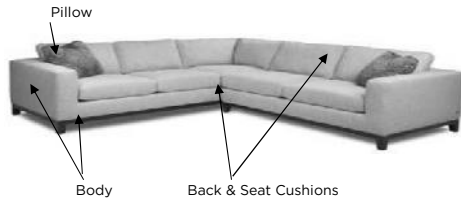

AMERICAN LEATHER BYOC REFERENCE GUIDE

BROOKE

STANDARD FEATURES

- Quick ship - 30 day delivery
- Advanced unidirectional suspension system
- Premium high density, high resiliency foam seat cushions
- Loose back & seat cushions
- Single needle top stitching
- Welt cord trim
- Includes down throw pillow measures 18" x 18"
- Lifetime warranty on frame & suspension

OPTIONS

- Wood legs available in Acorn, Espresso or Walnut finish
- Premium high density, high resiliency foam seats encased in down ($135 upcharge per seat, $180 upcharge for chaise)
- Extra firm premium high density, high resiliency foam seat cushions ($75 upcharge per seat, $120 upcharge for chaise)
- Contrasting back & seat available (two tone):
  If selecting two tone option, price at body cover
- Specify down toss pillow in any leather or fabric
- Additional throw pillows available: PLW-SQB-18
- Early Bird delivery available: 20 day delivery

DESCRIPTION	FRAME CODE	# OF PILLOWS	C.O.L.				C.O.M.			
			BODY	BACK & SEAT CUSHION	PILLOWS	TOTAL SQ. FT	BODY	BACK & SEAT CUSHION	PILLOWS	TOTAL YDG
96" EXTENDED THREE SEAT SOFA	BRK-SO3-ST	2	85	86	14	185	8	10	3	21
EXTENDED THREE SEAT SOFA - L/A SITTING	BRK-SO3-LA	1	75	92	7	174	7	11	3	21
EXTENDED THREE SEAT SOFA - R/A SITTING	BRK-SO3-RA	1	75	92	7	174	7	11	3	21
90" FULL SIZE THREE SEAT SOFA	BRK-SO3-90	2	82	80	14	176	8	10	3	21
FULL SIZE THREE SEAT SOFA - L/A SITTING	BRK-S90-LA	1	71	85	7	163	7	10	3	20
FULL SIZE THREE SEAT SOFA - R/A SITTING	BRK-S90-RA	1	71	85	7	163	7	10	3	20
85" MID SIZE THREE SEAT SOFA	BRK-SO3-85	2	80	76	14	170	7	9	3	19
MID SIZE THREE SEAT SOFA - L/A SITTING	BRK-S85-LA	1	69	80	7	156	6	10	3	19
MID SIZE THREE SEAT SOFA - R/A SITTING	BRK-S85-RA	1	69	80	7	156	6	10	3	19
LOVESEAT	BRK-LVS-ST	2	77	55	14	146	7	2	3	12
LOVESEAT - L/A SITTING	BRK-LVS-LA	1	59	64	7	130	5	8	3	16
LOVESEAT - R/A SITTING	BRK-LVS-RA	1	59	64	7	130	5	8	3	16
CHAIR	BRK-CHR-ST	N/A	56	29	N/A	85	5	5	N/A	10
OTTOMAN	BRK-OTO-ST	N/A	13	20	N/A	33	1	2	N/A	3
SMALL CHAISE - L/A SITTING	BRK-SCH-LA	1	52	55	7	114	5	8	3	16
SMALL CHAISE - R/A SITTING	BRK-SCH-RA	1	52	55	7	114	5	8	3	16
SQUARE CORNER RETURN SOFA - L/A SITTING	BRK-SQS-LA	1	84	94	7	185	8	12	3	23
SQUARE CORNER RETURN SOFA - R/A SITTING	BRK-SQS-RA	1	84	94	7	185	8	12	3	23
ADDITIONAL PILLOW	PLW-SQB-18	N/A	7	N/A	N/A	7	3	N/A	N/A	3