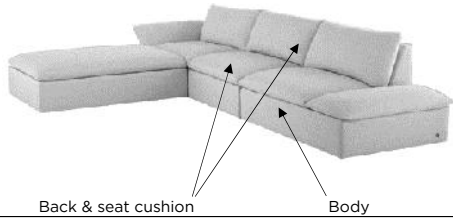

AMERICAN LEATHER BYOC REFERENCE GUIDE

VERSA

STANDARD FEATURES

- Advanced unidirectional suspension system
- Premium high-density, high-resiliency foam seat and back cushions encased in down
- Adjustable height down-filled arm cushions
- Loose back cushions
- Semi-attached seat cushions
- Knife edge detailing on cushions
- Recessed floating legs
- Lifetime warranty on frame and suspension

OPTIONS

Early Bird delivery available: 20 day delivery

DESCRIPTION	FRAME CODE	# OF PILLOWS	C.O.L.				C.O.M.			
			BODY	BACK & SEAT CUSHION	PILLOWS	TOTAL SQ. FT	BODY	BACK & SEAT CUSHION	PILLOWS	TOTAL YDG
GRAND CHAIR AND A HALF - LEFT ARM SITTING	VRS-C2L-LA	N/A	57	67	N/A	124	5	5	N/A	10
GRAND CHAIR AND A HALF - RIGHT ARM SITTING	VRS-C2L-RA	N/A	57	67	N/A	124	5	5	N/A	10
GRAND CHAIR AND A HALF ARMLESS	VRS-C2L-AA	N/A	43	48	N/A	92	4	4	N/A	8
GRAND OTTOMAN SQUARE	VRS-OTL-43	N/A	30	34	N/A	65	3	2	N/A	5
GRAND OTTOMAN RECTANGLE	VRS-OTL-59	N/A	28	28	N/A	56	3	2	N/A	5
GRAND CORNER SQUARE	VRS-CNL-SQ	N/A	54	56	N/A	110	5	5	N/A	10
STUDIO CHAIR AND A HALF - LEFT ARM SITTING	VRS-C2P-LA	N/A	46	50	N/A	95	4	4	N/A	8
STUDIO CHAIR AND A HALF - RIGHT ARM SITTING	VRS-C2P-RA	N/A	46	50	N/A	95	4	4	N/A	8
STUDIO CHAIR AND A HALF ARMLESS	VRS-C2P-AA	N/A	35	35	N/A	70	4	3	N/A	7
STUDIO OTTOMAN SQUARE	VRS-OTP-34	N/A	24	24	N/A	48	3	2	N/A	5
STUDIO OTTOMAN RECTANGLE	VRS-OTP-49	N/A	29	32	N/A	61	3	2	N/A	5
STUDIO CORNER SQUARE	VRS-CNP-SQ	N/A	44	41	N/A	85	4	4	N/A	8