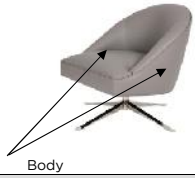

AMERICAN LEATHER BYOC REFERENCE GUIDE

WYATT

STANDARD FEATURES

- Premium high-density, high-resiliency foam seat cushion
- Tight back and seat cushion
- Welt cord trim
- Double-needle top-stitch
- Lifetime warranty on frame
- Quick-ship delivery

OPTIONS

- Contrasting welt detail available
- Metal base available in Antique Brass, Burnished Bronze, or Polished Nickel

DESCRIPTION	FRAME CODE	# OF PILLOWS	C.O.L.				C.O.M.				
			BODY	SEAT CUSHION	PILLOWS	TOTAL SQ. FT	BODY	SEAT CUSHION	PILLOWS	TOTAL YDG	
CHAIR - SWIVEL