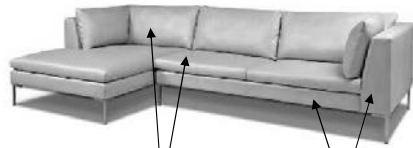

AMERICAN LEATHER BYOC REFERENCE GUIDE

INSPIRATION

Back & seat cushion

Body

STANDARD FEATURES

- Quick ship - 30 day delivery
- Advanced unidirectional suspension system
- Premium high density, high resiliency foam seat cushions
- Loose back & tight seat cushions
- Brushed stainless steel legs
- Lifetime warranty on frame & suspension

OPTIONS

- Contrasting back & seat available (two tone):
  If selecting two tone option, price at body cover
- Early Bird delivery available: 20 day delivery

DESCRIPTION	FRAME CODE	# OF PILLOWS	C.O.L.				C.O.M.			
			BODY	BACK & SEAT CUSHION	PILLOWS	TOTAL SQ. FT	BODY	BACK & SEAT CUSHION	PILLOWS	TOTAL YDG
TWO SEAT FULL SIZE SOFA - STANDARD	INS-SO2-ST	N/A	85	107	N/A	192	8	10	N/A	18
TWO SEAT SMALL SIZE SOFA - STANDARD	INS-SM2-ST	N/A	80	100	N/A	180	8	9	N/A	17
TWO SEAT SMALL SIZE SOFA - L/A SITTING	INS-SM2-LA	N/A	64	87	N/A	151	6	8	N/A	14
TWO SEAT SMALL SIZE SOFA - R/A SITTING	INS-SM2-RA	N/A	64	87	N/A	151	6	8	N/A	14
CHAIR AND A HALF - STANDARD	INS-CH2-ST	N/A	80	36	N/A	116	6	4	N/A	10
OTTOMAN - STANDARD	INS-OTO-ST	N/A	12	18	N/A	30	2	2	N/A	4
OTTOMAN - LARGE	INS-OTO-LG	N/A	15	42	N/A	57	2	2	N/A	4
90 DEGREE SQUARE CORNER UNIT	INS-CNR-SQ	N/A	41	44	N/A	85	4	4	N/A	8
SMALL CHAISE - L/A SITTING	INS-SCH-LA	N/A	52	69	N/A	121	5	6	N/A	11
SMALL CHAISE - R/A SITTING	INS-SCH-RA	N/A	52	69	N/A	121	5	6	N/A	11