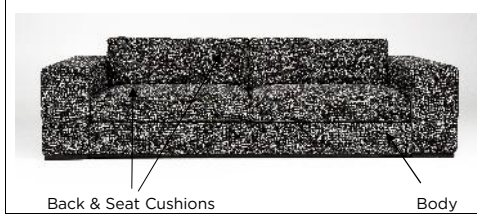

AMERICAN LEATHER BYOC REFERENCE GUIDE

ELLIS

STANDARD FEATURES

Advanced unidirectional suspension system
Premium high-density, high-resiliency foam seat cushions encased in down
Loose back and seat cushions
Welt cord trim
Wood base in Dark Brown finish
Lifetime warranty on frame and suspension
Quick-ship delivery

OPTIONS

Premium high-density, high-resiliency foam seat cushions
Extra-firm premium high-density, high-resiliency foam seat cushions
Contrasting welt available

DESCRIPTION	FRAME CODE	# OF PILLOWS	C.O.L.				C.O.M.			
			BODY	BACK & SEAT CUSHION	PILLOWS	TOTAL SQ. FT	BODY	BACK & SEAT CUSHION	PILLOWS	TOTAL YDG
THREE SEAT FULL SIZE SOFA - STANDARD	EIS-SO2-ST	N/A	198	N/A	N/A	198	18	N/A	N/A	18
THREE SEAT FULL SIZE SOFA - LEFT ARM SITTING	EIS-SO2-LA	N/A	178	N/A	N/A	178	17	N/A	N/A	17
THREE SEAT FULL SIZE SOFA - RIGHT ARM SITTING	EIS-SO2-RA	N/A	178	N/A	N/A	178	17	N/A	N/A	17
THREE SEAT FULL SIZE SOFA - ARMLESS	EIS-SO2-AA	N/A	151	N/A	N/A	151	15	N/A	N/A	15
LOVESEAT - STANDARD	EIS-LVS-ST	N/A	181	N/A	N/A	181	17	N/A	N/A	17
LOVESEAT - LEFT ARM SITTING	EIS-LVS-LA	N/A	157	N/A	N/A	157	16	N/A	N/A	16
LOVESEAT - RIGHT ARM SITTING	EIS-LVS-RA	N/A	157	N/A	N/A	157	16	N/A	N/A	16
LOVESEAT - ARMLESS	EIS-LVS-AA	N/A	135	N/A	N/A	135	14	N/A	N/A	14
CHAIR - STANDARD	EIS-CHR-ST	N/A	108	N/A	N/A	108	12	N/A	N/A	12
OTTOMAN - STANDARD	EIS-OTO-ST	N/A	60	N/A	N/A	60	6	N/A	N/A	6
90 DEGREE SQUARE CORNER UNIT	EIS-CNR-SQ	N/A	111	N/A	N/A	111	14	N/A	N/A	14
SMALL CHAISE - LEFT ARM SITTING	EIS-SCH-LA	N/A	137	N/A	N/A	137	14	N/A	N/A	14
SMALL CHAISE - RIGHT ARM SITTING	EIS-SCH-RA	N/A	137	N/A	N/A	137	14	N/A	N/A	14
SQUARE CORNER RETURN SOFA - LEFT ARM SITTING	EIS-SQS-LA	N/A	214	N/A	N/A	214	20	N/A	N/A	20
SQUARE CORNER RETURN SOFA - RIGHT ARM SITTING	EIS-SQS-RA	N/A	214	N/A	N/A	214	20	N/A	N/A	20