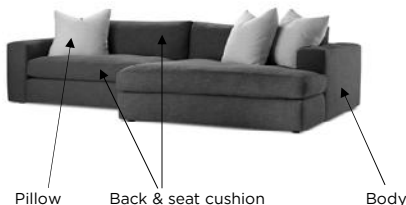

AMERICAN LEATHER BYOC REFERENCE GUIDE

STEVE

STANDARD FEATURES

- Quick ship - 30 day delivery
- Advanced unidirectional suspension system
- Premium high density, high resiliency foam seats encased in down
- Loose back & seat cushions
- Double needle top stitching
- Recessed plastic feet
- Includes throw pillows measures 23" x 23"
- Lifetime warranty on frame & suspension

OPTIONS

- Premium high density, high resiliency foam seats encased in down ($165 Upcharge per seat, $225 Upcharge for chaise)
- Extra firm premium high density, high resiliency foam seat cushions ($75 upcharge per seat, $120 upcharge for chaise)
- Additional throw pillows available: PLW-SQR-23
- Contrasting back & seat available (two tone):
  If selecting two tone option, price at body cover
- Early Bird delivery available: 20 day delivery

DESCRIPTION	FRAME CODE	# OF PILLOWS	C.O.L.				C.O.M.			
			BODY	BACK & SEAT CUSHION	PILLOWS	TOTAL SQ. FT	BODY	BACK & SEAT CUSHION	PILLOWS	TOTAL YDG
TWO SEAT FULL SIZE SOFA - STANDARD	STV-SO2-ST	2	98	85	18	201	8	9	2	19
TWO SEAT FULL SIZE SOFA - LEFT ARM SITTING	STV-SO2-LA	1	78	88	9	175	7	9	1	17
TWO SEAT FULL SIZE SOFA - RIGHT ARM SITTING	STV-SO2-RA	1	78	88	9	175	7	9	1	17
TWO SEAT FULL SIZE SOFA - ARMLESS	STV-SO2-AA	1	58	92	9	159	6	9	1	16
LOVESEAT - STANDARD	STV-LVS-ST	2	81	50	18	149	7	6	2	15
LOVESEAT - LEFT ARM SITTING	STV-LVS-LA	1	61	54	9	124	5	6	1	12
LOVESEAT - RIGHT ARM SITTING	STV-LVS-RA	1	61	54	9	124	5	6	1	12
LOVESEAT - ARMLESS	STV-LVS-AA	1	41	57	9	107	3	6	1	10
CHAIR - STANDARD	STV-CHR-ST	1	70	37	9	116	6	4	1	11
OTTOMAN - STANDARD	STV-OTO-ST	N/A	25	39	N/A	64	3	3	N/A	6
90 DEGREE SQUARE CORNER UNIT	STV-CNR-SQ	1	47	55	9	111	4	6	1	11
SMALL CHAISE - LEFT ARM SITTING	STV-SCH-LA	2	69	75	18	162	6	9	2	17
SMALL CHAISE - RIGHT ARM SITTING	STV-SCH-RA	2	69	75	18	162	6	9	2	17
SQUARE CORNER RETURN SOFA - LEFT ARM SITTING	STV-SQS-LA	1	93	108	9	210	11	11	1	23
SQUARE CORNER RETURN SOFA - RIGHT ARM SITTING	STV-SQS-RA	1	93	108	9	210	11	11	1	23
ADDITIONAL PILLOW	PLW-SQR-23	1	9	N/A	N/A	9	1	N/A	N/A	1