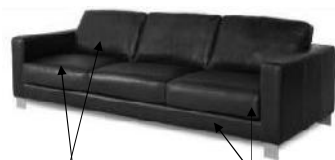

AMERICAN LEATHER BYOC REFERENCE GUIDE

ALESSANDRO

STANDARD FEATURES

- Quick ship - 30 day delivery
- Advanced unidirectional suspension system
- Premium high density, high resiliency foam seat cushions
- Loose back & seat cushions
- Single needle top stitching
- Brushed aluminum legs
- Lifetime warranty on frame & suspension

OPTIONS

- Wood legs available in Acorn, Espresso or Walnut finish
- Contrasting back & seat available (two tone):
  If selecting two tone option, price at body cover
- Early Bird delivery available: 20 day delivery

DESCRIPTION	FRAME CODE	# OF PILLOWS	C.O.L.				C.O.M.			
			BODY	BACK & SEAT CUSHION	PILLOWS	TOTAL SQ. FT	BODY	BACK & SEAT CUSHION	PILLOWS	TOTAL YDG
THREE SEAT FULL SIZE SOFA - STANDARD	ALE-SO3-ST	N/A	76	108	N/A	186	6	10	N/A	16
THREE SEAT FULL SIZE SOFA - LEFT ARM SITTING	ALE-SO3-LA	N/A	63	91	N/A	153	6	10	N/A	16
THREE SEAT FULL SIZE SOFA - RIGHT ARM SITTING	ALE-SO3-RA	N/A	63	91	N/A	153	6	10	N/A	16
THREE SEAT FULL SIZE SOFA - ARMLESS	ALE-SO3-AA	N/A	49	93	N/A	142	6	10	N/A	16
LOVESEAT - STANDARD	ALE-LVS-ST	N/A	63	59	N/A	122	6	7	N/A	13
LOVESEAT - LEFT ARM SITTING	ALE-LVS-LA	N/A	50	61	N/A	111	5	7	N/A	12
LOVESEAT - RIGHT ARM SITTING	ALE-LVS-RA	N/A	50	61	N/A	111	5	7	N/A	12
LOVESEAT - ARMLESS	ALE-LVS-AA	N/A	37	63	N/A	100	4	7	N/A	11
CHAIR - STANDARD	ALE-CHR-ST	N/A	51	29	N/A	80	4	4	N/A	8
CHAISE - LEFT ARM SITTING	ALE-SCH-LA	N/A	44	51	N/A	95	4	6	N/A	10
CHAISE - RIGHT ARM SITTING	ALE-SCH-RA	N/A	44	51	N/A	95	4	6	N/A	10
90 DEGREE SQUARE CORNER UNIT	ALE-CNR-SQ	N/A	38	50	N/A	88	4	5	N/A	9
OTTOMAN - STANDARD	ALE-OTO-ST	N/A	8	16	N/A	25	1	2	N/A	3
SQUARE CORNER RETURN SOFA - LEFT ARM SITTING	ALE-SQS-LA	N/A	7	5	N/A	12	7	5	N/A	12
SQUARE CORNER RETURN SOFA - RIGHT ARM SITTING	ALE-SQS-RA	N/A	7	5	N/A	12	7	5	N/A	12