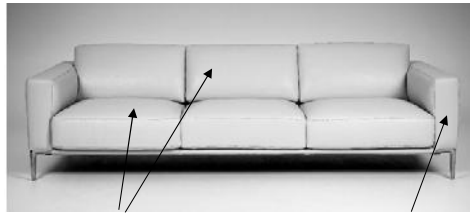

AMERICAN LEATHER BYOC REFERENCE GUIDE

LONDON

Back & Seat Cushions

Body

STANDARD FEATURES

Advanced unidirectional suspension system
Premium high-density, high-resiliency foam seat cushions
Loose back and seat cushions
Single-needle top-stitch
Lifetime warranty on frame and suspension
Quick-ship delivery

OPTIONS

Choice of decorative stitch detail - blanket, cross, double-needle, or zig-zag
Aluminum legs available in Black, Bronze or Polished finish

DESCRIPTION	FRAME CODE	# OF PILLOWS	C.O.L.				C.O.M.			
			BODY	BACK & SEAT CUSHION	PILLOWS	TOTAL SQ. FT	BODY	BACK & SEAT CUSHION	PILLOWS	TOTAL YDG
THREE SEAT FULL SIZE SOFA - STANDARD	LDO-SO3-ST	N/A	207	N/A	N/A	207	16	N/A	N/A	16
THREE SEAT FULL SIZE SOFA - LEFT ARM SITTING	LDO-SO3-LA	N/A	187	N/A	N/A	187	15	N/A	N/A	15
THREE SEAT FULL SIZE SOFA - RIGHT ARM SITTING	LDO-SO3-RA	N/A	187	N/A	N/A	187	15	N/A	N/A	15
THREE SEAT FULL SIZE SOFA - ARMLESS	LDO-SO3-AA	N/A	168	N/A	N/A	168	14	N/A	N/A	14
TWO SEAT FULL SIZE SOFA - STANDARD	LDO-SO2-ST	N/A	180	N/A	N/A	180	15	N/A	N/A	15
TWO SEAT FULL SIZE SOFA - LEFT ARM SITTING	LDO-SO2-LA	N/A	161	N/A	N/A	161	14	N/A	N/A	14
TWO SEAT FULL SIZE SOFA - RIGHT ARM SITTING	LDO-SO2-RA	N/A	161	N/A	N/A	161	14	N/A	N/A	14
TWO SEAT FULL SIZE SOFA - ARMLESS	LDO-SO2-AA	N/A	141	N/A	N/A	141	13	N/A	N/A	13
LOVESEAT - STANDARD	LDO-LVS-ST	N/A	169	N/A	N/A	169	14	N/A	N/A	14
LOVESEAT - LEFT ARM SITTING	LDO-LVS-LA	N/A	149	N/A	N/A	149	12	N/A	N/A	12
LOVESEAT - RIGHT ARM SITTING	LDO-LVS-RA	N/A	149	N/A	N/A	149	12	N/A	N/A	12
LOVESEAT - ARMLESS	LDO-LVS-AA	N/A	126	N/A	N/A	126	11	N/A	N/A	11
CHAIR AND A HALF - STANDARD	LDO-CH2-ST	N/A	117	N/A	N/A	117	11	N/A	N/A	11
OTTOMAN - STANDARD	LDO-OTO-ST	N/A	46	N/A	N/A	46	4	N/A	N/A	4
90 DEGREE SQUARE CORNER UNIT	LDO-CNR-SQ	N/A	111	N/A	N/A	111	10	N/A	N/A	10
SMALL CHAISE - LEFT ARM SITTING	LDO-SCH-LA	N/A	115	N/A	N/A	115	10	N/A	N/A	10
SMALL CHAISE - RIGHT ARM SITTING	LDO-SCH-RA	N/A	115	N/A	N/A	115	10	N/A	N/A	10
SMALL BUMPER CHAISE - LEFT ARM SITTING	LDO-SBC-LA	N/A	198	N/A	N/A	198	16	N/A	N/A	16
SMALL BUMPER CHAISE - RIGHT ARM SITTING	LDO-SBC-RA	N/A	198	N/A	N/A	198	16	N/A	N/A	16