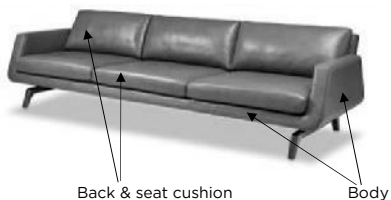

AMERICAN LEATHER BYOC REFERENCE GUIDE

NASH

STANDARD FEATURES

Quick ship - 30 day delivery
Advanced unidirectional suspension system
Premium high density, high resiliency foam seat & back cushion
Loose back & seat cushions
Single needle top stitching
Lifetime warranty on frame & suspension

OPTIONS

Wood legs available in Natural Walnut or Gray Ash
Premium high density, high resiliency foam seats encased in down
Contrasting back & seat available (two tone):
If selecting two tone option, price at body cover
Early Bird delivery available: 20 day delivery

DESCRIPTION	FRAME CODE	# OF PILLOWS	C.O.L.				C.O.M.			
			BODY	BACK & SEAT CUSHION	PILLOWS	TOTAL SQ. FT	BODY	BACK & SEAT CUSHION	PILLOWS	TOTAL YDG
THREE SEAT FULL SIZE SOFA - STANDARD	NSH-SO3-ST	N/A	83	59	N/A	142	8	9	N/A	17
TWO SEAT SMALL SIZE SOFA - STANDARD	NSH-SM2-ST	N/A	73	48	N/A	121	7	8	N/A	15
LOVESEAT - STANDARD	NSH-LVS-ST	N/A	67	40	N/A	107	7	7	N/A	14
LOVESEAT - LEFT ARM SITTING	NSH-LVS-LA	N/A	60	40	N/A	100	6	7	N/A	13
LOVESEAT - RIGHT ARM SITTING	NSH-LVS-RA	N/A	60	40	N/A	100	6	7	N/A	13
LOVESEAT - ARMLESS	NSH-LVS-AA	N/A	54	40	N/A	94	6	7	N/A	13
CHAIR - STANDARD	NSH-CHR-ST	N/A	51	20	N/A	71	5	4	N/A	9
CHAISE - LEFT ARM SITTING	NSH-SCH-LA	N/A	57	32	N/A	89	6	5	N/A	11
CHAISE - RIGHT ARM SITTING	NSH-SCH-RA	N/A	57	32	N/A	89	6	5	N/A	11
90 DEGREE CORNER UNIT	NSH-CNR-ST	N/A	56	37	N/A	93	5	5	N/A	10
OTTOMAN - STANDARD	NSH-OTO-ST	N/A	24	10	N/A	34	2	2	N/A	4