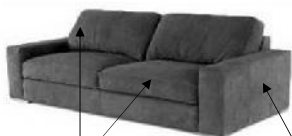

AMERICAN LEATHER BYOC REFERENCE GUIDE

WESTCHESTER

Back & seat cushion

Body

STANDARD FEATURES

Quick ship - 30 day delivery
Advanced unidirectional suspension system
Premium high density, high resiliency foam seats
encased in down
Loose back & seat cushions
Single needle top stitching
Brushed stainless steel legs
Lifetime warranty on frame & suspension

OPTIONS

Wood legs available in Acorn, Espresso or Walnut finish
Contrasting back & seat available (two tone):
If selecting two tone option, price at body cover
Early Bird delivery available: 20 day delivery

DESCRIPTION	FRAME CODE	# OF PILLOWS	C.O.L.				C.O.M.			
			BODY	BACK & SEAT CUSHION	PILLOWS	TOTAL SQ. FT	BODY	BACK & SEAT CUSHION	PILLOWS	TOTAL YDG
TWO SEAT FULL SIZE SOFA - STANDARD	WST-SO2-ST	N/A	86	76	N/A	162	7	8	N/A	15
TWO SEAT FULL SIZE SOFA - LEFT ARM SITTING	WST-SO2-LA	N/A	95	111	N/A	206	6	9	N/A	15
TWO SEAT FULL SIZE SOFA - RIGHT ARM SITTING	WST-SO2-RA	N/A	95	111	N/A	206	6	9	N/A	15
TWO SEAT FULL SIZE SOFA - ARMLESS	WST-SO2-AA	N/A	52	80	N/A	132	6	8	N/A	14
LOVESEAT - STANDARD	WST-LVS-ST	N/A	81	78	N/A	159	6	7	N/A	13
LOVESEAT - LEFT ARM SITTING	WST-LVS-LA	N/A	62	78	N/A	140	5	7	N/A	12
LOVESEAT - RIGHT ARM SITTING	WST-LVS-RA	N/A	62	78	N/A	140	5	7	N/A	12
LOVESEAT - ARMLESS	WST-LVS-AA	N/A	44	67	N/A	111	5	7	N/A	12
CHAIR - STANDARD	WST-CHR-ST	N/A	63	50	N/A	113	6	4	N/A	10
CHAIR - LEFT ARM SITTING	WST-CHR-LA	N/A	46	32	N/A	78	4	4	N/A	8
CHAIR - RIGHT ARM SITTING	WST-CHR-RA	N/A	46	32	N/A	78	4	4	N/A	8
CHAIR - ARMLESS	WST-CHR-AA	N/A	29	34	N/A	63	3	4	N/A	7
CHAIR AND A HALF - LEFT ARM SITTING	WST-CH2-LA	N/A	32	4	N/A	36	46	4	N/A	50
CHAIR AND A HALF - RIGHT ARM SITTING	WST-CH2-RA	N/A	32	4	N/A	36	46	4	N/A	50
CHAIR AND A HALF - ARMLESS	WST-CH2-AA	N/A	34	4	N/A	38	29	3	N/A	32
OTTOMAN - STANDARD	WST-OTO-ST	N/A	16	24	N/A	40	2	2	N/A	4
90 DEGREE ROUND CORNER UNIT	WST-CNR-ST	N/A	45	56	N/A	101	5	7	N/A	12
90 DEGREE SQUARE CORNER UNIT	WST-CNR-SQ	N/A	45	52	N/A	97	4	6	N/A	10
45 DEGREE WEDGE UNIT - LEFT ARM SITTING	WST-WDG-LA	N/A	73	80	N/A	153	7	10	N/A	17
45 DEGREE WEDGE UNIT - RIGHT ARM SITTING	WST-WDG-RA	N/A	73	80	N/A	153	7	10	N/A	17
45 DEGREE WEDGE UNIT - ARMLESS	WST-WDG-AA	N/A	63	51	N/A	114	5	9	N/A	14
SMALL CHAISE - LEFT ARM SITTING	WST-SCH-LA	N/A	56	57	N/A	113	5	6	N/A	11
SMALL CHAISE - RIGHT ARM SITTING	WST-SCH-RA	N/A	56	57	N/A	113	5	6	N/A	11
SQUARE CORNER RETURN SOFA - LEFT ARM SITTING	WST-SQS-LA	N/A	95	111	N/A	206	8	12	N/A	20
SQUARE CORNER RETURN SOFA - RIGHT ARM SITTING	WST-SQS-RA	N/A	95	111	N/A	206	8	12	N/A	20