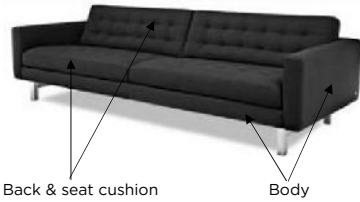

AMERICAN LEATHER BYOC REFERENCE GUIDE

PARKER

STANDARD FEATURES

- Quick ship - 30 day delivery
- Advanced unidirectional suspension system
- Premium high density, high resiliency foam seat cushions
- Buttonless tufted seat & back cushions
- Tight back & seat cushions
- Single needle top stitching
- Stainless steel legs
- Lifetime warranty on frame & suspension

OPTIONS

- Wood legs available in Acorn, Espresso, or Walnut finish
- Contrasting back & seat available (two tone):
  If selecting two tone option, price at body cover
- Early Bird delivery available: 20 day delivery

**This style not recommended with patterned fabrics requiring flow matching

DESCRIPTION	FRAME CODE	# OF PILLOWS	C.O.L.				C.O.M.			
			BODY	BACK & SEAT CUSHION	PILLOWS	TOTAL SQ. FT	BODY	BACK & SEAT CUSHION	PILLOWS	TOTAL YDG
TWO SEAT FULL SIZE SOFA - STANDARD	PKR-SO2-ST	N/A	65	90	N/A	155	5	7	N/A	12
TWO SEAT MID-SIZE SOFA - STANDARD	PKR-SM2-ST	N/A	60	79	N/A	139	5	6	N/A	11
TWO SEAT MID-SIZE SOFA - LEFT ARM SITTING	PKR-SM2-LA	N/A	49	80	N/A	129	4	6	N/A	10
TWO SEAT MID-SIZE SOFA - RIGHT ARM SITTING	PKR-SM2-RA	N/A	49	80	N/A	129	4	6	N/A	10
TWO SEAT MID-SIZE SOFA - ARMLESS	PKR-SM2-AA	N/A	37	82	N/A	119	3	6	N/A	9
CHAIR - STANDARD	PKR-CHR-ST	N/A	43	34	N/A	77	4	3	N/A	7
OTTOMAN - STANDARD	PKR-OTO-ST	N/A	11	28	N/A	39	2	2	N/A	4
SMALL CHAISE - LEFT ARM SITTING	PKR-SCH-LA	N/A	39	63	N/A	102	4	4	N/A	8
SMALL CHAISE - RIGHT ARM SITTING	PKR-SCH-RA	N/A	39	63	N/A	102	4	4	N/A	8
SQUARE CORNER RETURN SOFA - LEFT ARM SITTING	PKR-SQS-LA	N/A	70	124	N/A	194	8	8	N/A	16
SQUARE CORNER RETURN SOFA - RIGHT ARM SITTING	PKR-SQS-RA	N/A	70	124	N/A	194	8	8	N/A	16