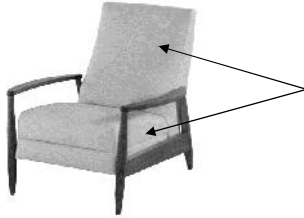

**AMERICAN LEATHER BYOC REFERENCE GUIDE  
RE-INVENTED RECLINER**

ASTON

Body

**STANDARD FEATURES**

Advanced unidirectional suspension system  
Premium high-density, high-resiliency foam seat  
Tight back and seat cushion  
Single-needle top-stitch  
Lifetime warranty on frame and suspension