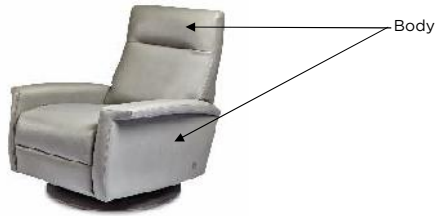

**AMERICAN LEATHER BYOC REFERENCE GUIDE
COMFORT RECLINER**

FALLON

STANDARD FEATURES

- Premium high-density, high-resiliency foam seat cushion
- Tight back and seat cushion
- Single-needle top stitching
- Articulating headrest
- Stainless steel footrest extension hides all mechanical linkages
- Quick-ship delivery
- Lifetime warranty on frame
- Ten year warranty on mechanism

OPTIONS

- Swivel base available in wood (Natural Walnut or Grey Ash) or stainless steel
- Fixed wood legs available in Natural Walnut or Gray Ash
- Extra firm seating option (seat cushion, back cushion, and headrest)
- Stainless Steel lever available on manual recliner
- Power motor mechanism with an in-arm control panel that is easy to use and includes a USB charging port
- Control panel is LED backlit with auto-fade after 5 seconds
- Power motor has a five year warranty
- Rechargeable battery pack available with the power motor option
- Battery pack has a one year warranty
- Early Bird delivery available: 20 day delivery

DESCRIPTION	FRAME CODE	# OF PILLOWS	C.O.L.			C.O.M.			
			BODY	BACK & SEAT CUSHION	TOTAL SQ. FT	BODY	BACK & SEAT CUSHION	PILLOWS	TOTAL YDG
RECLINER - RV5	FLN-RV5-ST	N/A	80	N/A	80	6	N/A	N/A	6
RECLINER - RV7	FLN-RV7-ST	N/A	86	N/A	86	7	N/A	N/A	7
RECLINER - RV7 Tall	EVA-RV7-XT	N/A	86	N/A	86	7	N/A	N/A	7