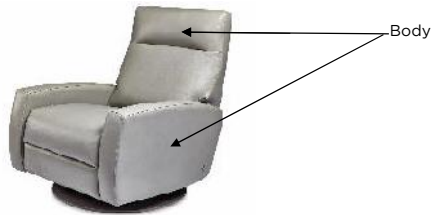

**AMERICAN LEATHER BYOC REFERENCE GUIDE
COMFORT RECLINER**

EVA

STANDARD FEATURES

- Premium high-density, high-resiliency foam seat cushion
- Tight back and seat cushion
- Single-needle top stitching
- Articulating headrest
- Stainless steel footrest extension hides all mechanical linkages
- Quick-ship delivery
- Lifetime warranty on frame
- Ten year warranty on mechanism

OPTIONS

- Swivel base available in wood (Natural Walnut or Grey Ash) or stainless steel
- Fixed wood legs available in Natural Walnut or Gray Ash
- Extra firm seating option (seat cushion, back cushion, and headrest)
- Stainless Steel lever available on manual recliner
- Power motor mechanism with an in-arm control panel that is easy to use and includes a USB charging port
- Control panel is LED backlit with auto-fade after 5 seconds
- Power motor has a five year warranty
- Rechargeable battery pack available with the power motor option
- Battery pack has a one year warranty
- Early Bird delivery available: 20 day delivery

DESCRIPTION	FRAME CODE	# OF PILLOWS	C.O.L.			C.O.M.			
			BODY	BACK & SEAT CUSHION	TOTAL SQ. FT	BODY	BACK & SEAT CUSHION	PILLOWS	TOTAL YDG
RECLINER - RV5	EVA-RV5-ST	N/A	78	N/A	78	6	N/A	N/A	6
RECLINER - RV7	EVA-RV7-ST	N/A	84	N/A	84	6	N/A	N/A	6
RECLINER - RV7 Tall	EVA-RV7-XT	N/A	84	N/A	84	6	N/A	N/A	6