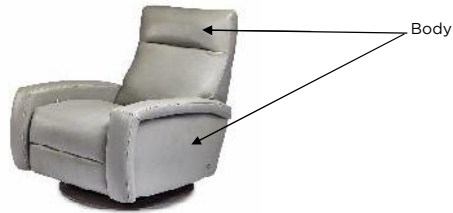

**AMERICAN LEATHER BYOC REFERENCE GUIDE
COMFORT RECLINER**

DEMI

STANDARD FEATURES

- Premium high-density, high-resiliency foam seat cushion
- Tight back and seat cushion
- Single-needle top stitching
- Articulating headrest
- Stainless steel footrest extension hides all mechanical linkages
- Quick-ship delivery
- Lifetime warranty on frame
- Ten year warranty on mechanism

OPTIONS

- Swivel base available in wood (Natural Walnut or Grey Ash) or stainless steel
- Fixed wood legs available in Natural Walnut or Gray Ash
- Extra firm seating option (seat cushion, back cushion, and headrest)
- Stainless Steel lever available on manual recliner
- Power motor mechanism with an in-arm control panel that is easy to use and includes a USB charging port
- Control panel is LED backlit with auto-fade after 5 seconds
- Power motor has a five year warranty
- Rechargeable battery pack available with the power motor option
- Battery pack has a one year warranty
- Early Bird delivery available: 20 day delivery

DESCRIPTION	FRAME CODE	# OF PILLOWS	C.O.L.			C.O.M.			
			BODY	BACK & SEAT CUSHION	TOTAL SQ. FT	BODY	BACK & SEAT CUSHION	PILLOWS	TOTAL YDG
RECLINER - RV5	DMI-RV5-ST	N/A	81	N/A	81	6	N/A	N/A	6
RECLINER - RV7	DMI-RV7-ST	N/A	88	N/A	88	7	N/A	N/A	7
RECLINER - RV7 Tall	DMI-RV7-XT	N/A	91	N/A	91	7	N/A	N/A	7