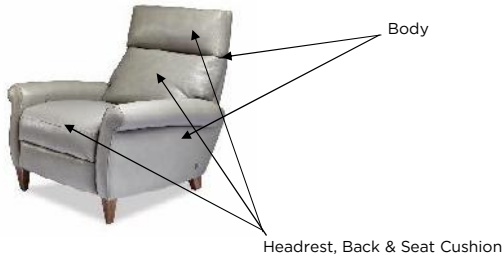

**AMERICAN LEATHER BYOC REFERENCE GUIDE
COMFORT RECLINER**

ADLEY

STANDARD FEATURES

- Premium high-density, high-resiliency foam seat cushion
- Semi-attached back cushion
- Single-needle top stitching
- Tight Seat Cushion
- Articulating headrest
- Stainless steel footrest extension hides all mechanical linkages
- Quick-ship delivery
- Lifetime warranty on frame
- Ten year warranty on mechanism

OPTIONS

- Swivel base available in wood (Natural Walnut or Grey Ash) or stainless steel
- Fixed wood legs available in Natural Walnut or Gray Ash
- Extra firm seating option (seat cushion, back cushion, and headrest)
- Two-tone contrast available
  (First tone includes outer shell & arms. Second tone includes headrest, back cushion, and seat cushion)
- Stainless Steel lever available on manual recliner
- Power motor mechanism with an in-arm control panel that is easy to use and includes a USB charging port
- Control panel is LED backlit with auto-fade after 5 seconds
- Power motor has a five year warranty
- Rechargeable battery pack available with the power motor option
- Battery pack has a one year warranty
- Early Bird delivery available: 20 day delivery

DESCRIPTION	FRAME CODE	# OF PILLOWS	C.O.L.			C.O.M.			
			BODY	BACK & SEAT CUSHION	TOTAL SQ. FT	BODY	BACK & SEAT CUSHION	PILLOWS	TOTAL YDG
RECLINER - RV5	ADL-RV5-ST	N/A	45	44	89	4	4	N/A	8
RECLINER - RV7	ADL-RV7-ST	N/A	47	49	96	4	4	N/A	8
RECLINER - RV7 Tall	ADL-RV7-XT	N/A	47	51	98	4	5	N/A	9