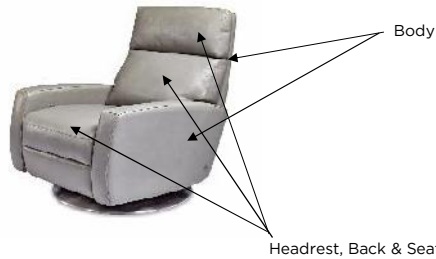

**AMERICAN LEATHER BYOC REFERENCE GUIDE
COMFORT RECLINER**

ELLIOT

STANDARD FEATURES

- Premium high-density, high-resiliency foam seat cushion
- Semi-attached back cushion
- Single-needle top stitching
- Tight Seat Cushion
- Articulating headrest
- Stainless steel footrest extension hides all mechanical linkages
- Quick-ship delivery
- Lifetime warranty on frame
- Ten year warranty on mechanism

OPTIONS

- Swivel base available in wood (Natural Walnut or Grey Ash) or stainless steel
- Fixed wood legs available in Natural Walnut or Gray Ash
- Extra firm seating option (seat cushion, back cushion, and headrest)
- Two-tone contrast available
  (First tone includes outer shell & arms. Second tone includes headrest, back cushion, and seat cushion)
- Stainless Steel lever available on manual recliner
- Power motor mechanism with an in-arm control panel that is easy to use and includes a USB charging port
- Control panel is LED backlit with auto-fade after 5 seconds
- Power motor has a five year warranty
- Rechargeable battery pack available with the power motor option
- Battery pack has a one year warranty
- Early Bird delivery available: 20 day delivery

DESCRIPTION	FRAME CODE	# OF PILLOWS	C.O.L.			C.O.M.			
			BODY	BACK & SEAT CUSHION	TOTAL SQ. FT	BODY	BACK & SEAT CUSHION	PILLOWS	TOTAL YDG
RECLINER - RV5	ELT-RV5-ST	N/A	45	44	89	4	4	N/A	8
RECLINER - RV7	ELT-RV7-ST	N/A	47	49	96	4	4	N/A	8
RECLINER - RV7 Tall	ELT-RV7-XT	N/A	47	51	98	4	4	N/A	8