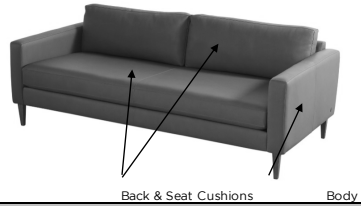

**AMERICAN LEATHER
BYOC REFERENCE GUIDE
PERSONALIZE**

EFFECTIVE JUNE 30, 2018

STANDARD FEATURES

Advanced unidirectional suspension system
Loose back and seat cushions
Single-needle top-stitch
Lifetime warranty on frame and suspension

OPTIONS

Premium high-density, high-resiliency foam seat cushions encased in down
Premium high-density, high-resiliency foam seat cushions
Metal legs available in Antique Brass, Burnished Bronze or Polished Nickel finish
Solid wood legs available in Natural Walnut or Gray Ash
Contrasting seat and back cushions (two-tone) available
Early Bird delivery available: 20 day delivery
For more information on each style including dimensions, please refer to the schematics
or visit our website at americanleather.com
Low profile back cushions available (overall height 33")
High profile back cushions available (overall height 36") - $50 upcharge per back cushion