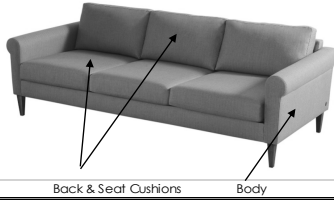

**AMERICAN LEATHER
BYOC REFERENCE GUIDE
PERSONALIZE**

EFFECTIVE JUNE 30, 2018

STANDARD FEATURES

Advanced unidirectional suspension system
Loose back and seat cushions
Single-needle top-stitch
Lifetime warranty on frame and suspension

OPTIONS

Premium high-density, high-resiliency foam seat cushions encased in down
Premium high-density, high-resiliency foam seat cushions
Metal legs available in Antique Brass, Burnished Bronze or Polished Nickel finish
Solid wood legs available in Natural Walnut or Gray Ash
Contrasting seat and back cushions (two-tone) available
Early Bird delivery available: 20 day delivery
For more information on each style including dimensions, please refer to the schematics
or visit our website at americanleather.com
Low profile back cushions available (overall height 33")
High profile back cushions available (overall height 36") - $50 upcharge per back cushion