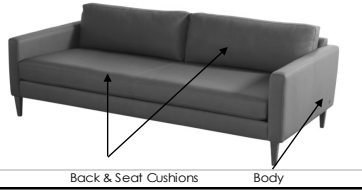

**AMERICAN LEATHER
BYOC REFERENCE GUIDE
PERSONALIZE**

EFFECTIVE JUNE 30, 2018

**PERSONALIZE with AMERICAN LEATHER
PETITE TRACK ARM (LLP)**

38" Studio Depth

STANDARD FEATURES
Advanced unidirectional suspension system
Loose back and seat cushions
Single-needle top-stitch
Lifetime warranty on frame and suspension

OPTIONS
Premium high-density, high-resiliency foam seat cushions encased in down
Premium high-density, high-resiliency foam seat cushions
Metal legs available in Antique Brass, Burnished Bronze or Polished Nickel finish
Solid wood legs available in Natural Walnut or Gray Ash
Contrasting seat and back cushions (two-tone) available
Early Bird delivery available: 20 day delivery
For more information on each style including dimensions, please refer to the schematics or visit our website at americanleather.com
Low profile back cushions available (overall height 33")
High profile back cushions available (overall height 36") - $50 upcharge per back cushion