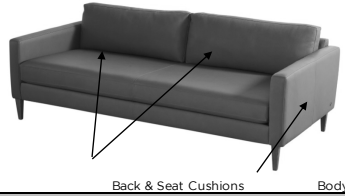

**AMERICAN LEATHER
BYOC REFERENCE GUIDE
PERSONALIZE**

EFFECTIVE JUNE 30, 2018

STANDARD FEATURES

Advanced unidirectional suspension system
Loose back and seat cushions
Single-needle top-stitch
Lifetime warranty on frame and suspension

OPTIONS

Premium high-density, high-resiliency foam seat cushions encased in down
Premium high-density, high-resiliency foam seat cushions
Metal legs available in Antique Brass, Burnished Bronze or Polished Nickel finish
Solid wood legs available in Natural Walnut or Gray Ash
Contrasting seat and back cushions (two-tone) available
Early Bird delivery available: 20 day delivery
For more information on each style including dimensions, please refer to the schematics
or visit our website at americanleather.com
Low profile back cushions available (overall height 33")
High profile back cushions available (overall height 36") - $50 upcharge per back cushion