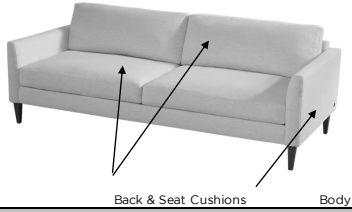

**AMERICAN LEATHER
BYOC REFERENCE GUIDE
PERSONALIZE**

EFFECTIVE JUNE 30, 2018

**PERSONALIZE with AMERICAN LEATHER
SOFT CURVE ARM (LLC)**

38" Studio Depth

STANDARD FEATURES
Advanced unidirectional suspension system
Loose back and seat cushions
Single-needle top-stitch
Lifetime warranty on frame and suspension

OPTIONS
Premium high-density, high-resiliency foam seat cushions encased in down
Premium high-density, high-resiliency foam seat cushions
Metal legs available in Antique Brass, Burnished Bronze or Polished Nickel finish
Solid wood legs available in Natural Walnut or Gray Ash
Contrasting seat and back cushions (two-tone) available
Early Bird delivery available: 20 day delivery
For more information on each style including dimensions, please refer to the schematics or visit our website at americanleather.com
Low profile back cushions available (overall height 33")
High profile back cushions available (overall height 36") - \$50 upcharge per back cushion