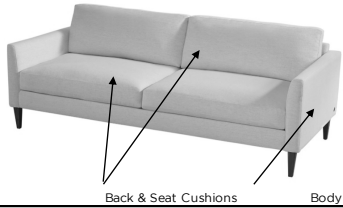

**AMERICAN LEATHER
BYOC REFERENCE GUIDE
PERSONALIZE**

EFFECTIVE JUNE 30, 2018

**PERSONALIZE with AMERICAN LEATHER
SOFT CURVE ARM (LLC)**

42" Grand Depth

STANDARD FEATURES
Advanced unidirectional suspension system
Loose back and seat cushions
Single-needle top-stitch
Lifetime warranty on frame and suspension

OPTIONS
Premium high-density, high-resiliency foam seat cushions encased in down
Premium high-density, high-resiliency foam seat cushions
Metal legs available in Antique Brass, Burnished Bronze or Polished Nickel finish
Solid wood legs available in Natural Walnut or Gray Ash
Contrasting seat and back cushions (two-tone) available
Early Bird delivery available: 20 day delivery
For more information on each style including dimensions, please refer to the schematics or visit our website at americanleather.com
Low profile back cushions available (overall height 33")
High profile back cushions available (overall height 36") - $50 upcharge per back cushion