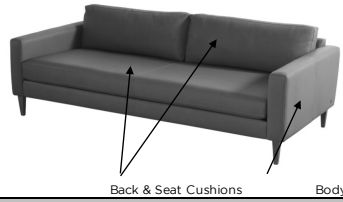

**AMERICAN LEATHER
BYOC REFERENCE GUIDE
PERSONALIZE**

EFFECTIVE JUNE 30, 2018

**PERSONALIZE with AMERICAN LEATHER
GRAND TRACK ARM (LLG)**

38" Studio Depth

Back & Seat Cushions   Body

STANDARD FEATURES
Advanced unidirectional suspension system
Loose back and seat cushions
Single-needle top-stitch
Lifetime warranty on frame and suspension

OPTIONS
Premium high-density, high-resiliency foam seat cushions encased in down
Premium high-density, high-resiliency foam seat cushions
Metal legs available in Antique Brass, Burnished Bronze or Polished Nickel finish
Solid wood legs available in Natural Walnut or Gray Ash
Contrasting seat and back cushions (two-tone) available
Early Bird delivery available: 20 day delivery
For more information on each style including dimensions, please refer to the schematics or visit our website at americanleather.com
Low profile back cushions available (overall height 33")
High profile back cushions available (overall height 36") - $50 upcharge per back cushion